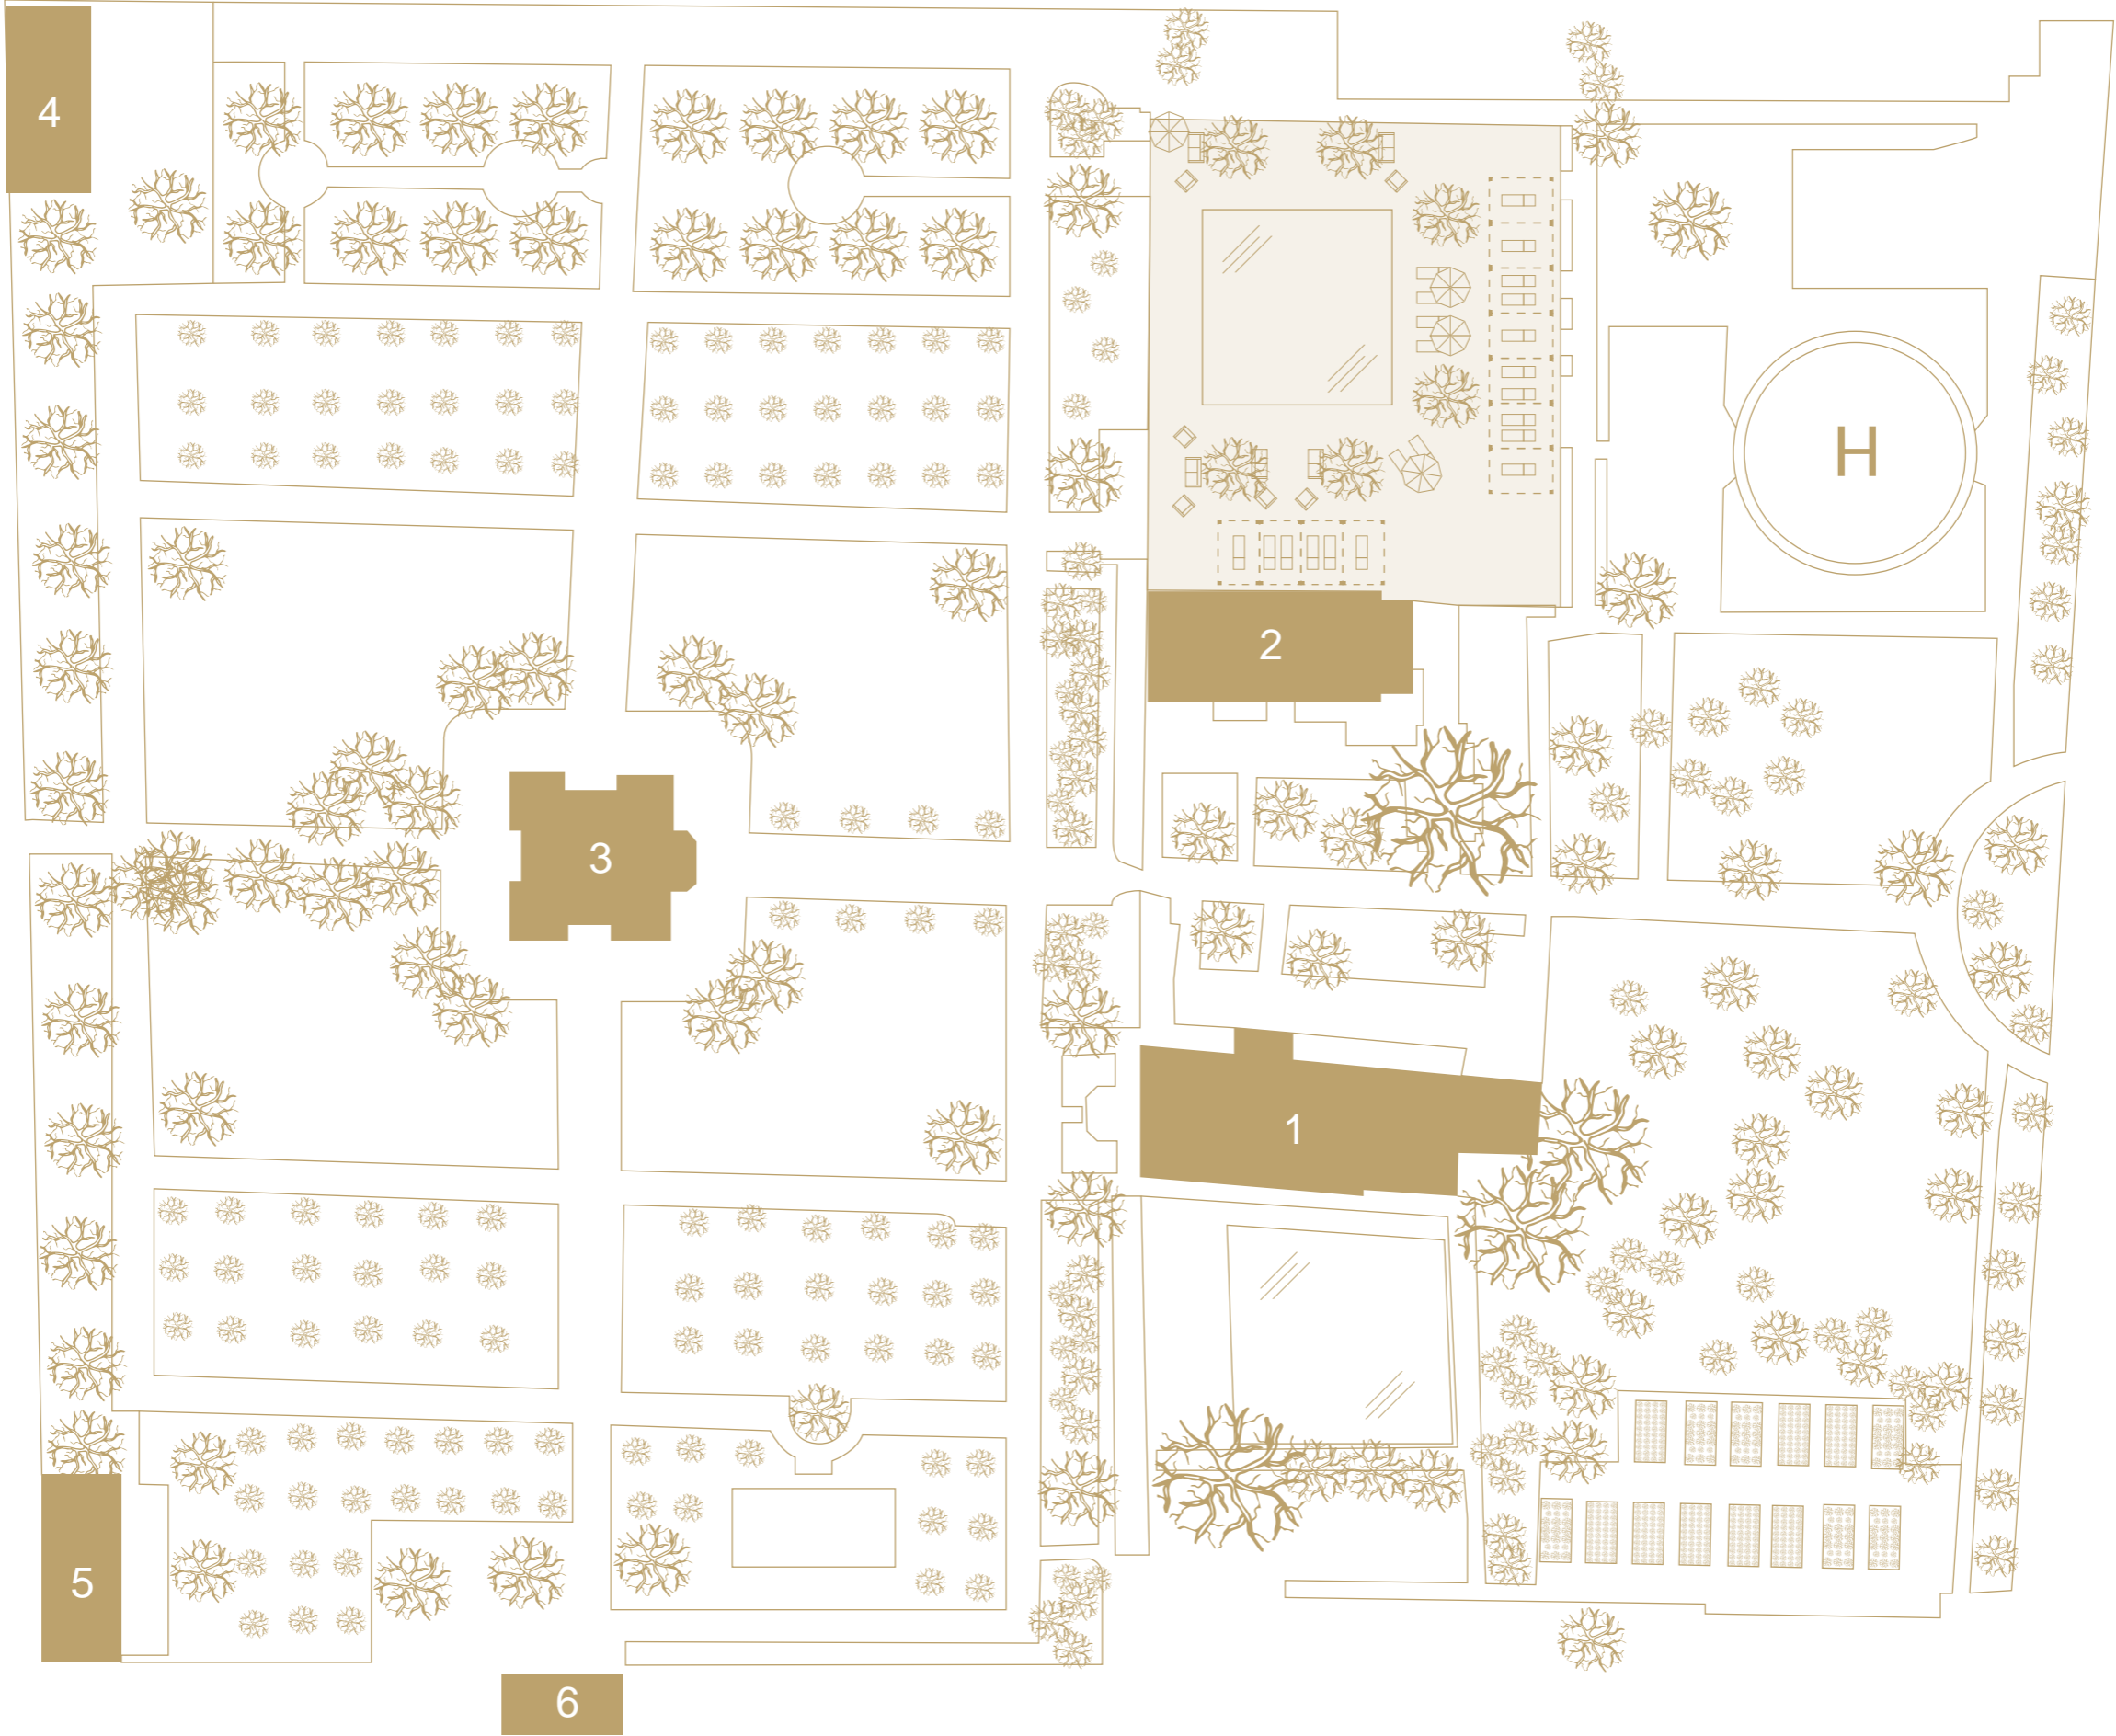

- 1. Governor's House
- 2. Guest House
- 3. Tower
- 4. Cottage 1
- 5. Cottage 2
- 6. Cottage 3

CANNES - GENERAL FLOOR PLAN

KITCHEN

DINING ROOM
34m²

LIVING ROOM
52m²

LE GRAND JARDIN - MAIN VILLA - GROUND FLOOR

LE GRAND JARDIN - MAIN VILLA - GROUND FLOOR

CANNES - GUEST VILLA - GROUND FLOOR

CANNES - GUEST VILLA - 1ST FLOOR

CANNES - UNDER POOL - GROUND FLOOR

CANNES - TOWER - GROUND FLOOR

CANNES - TOWER - 1ST FLOOR