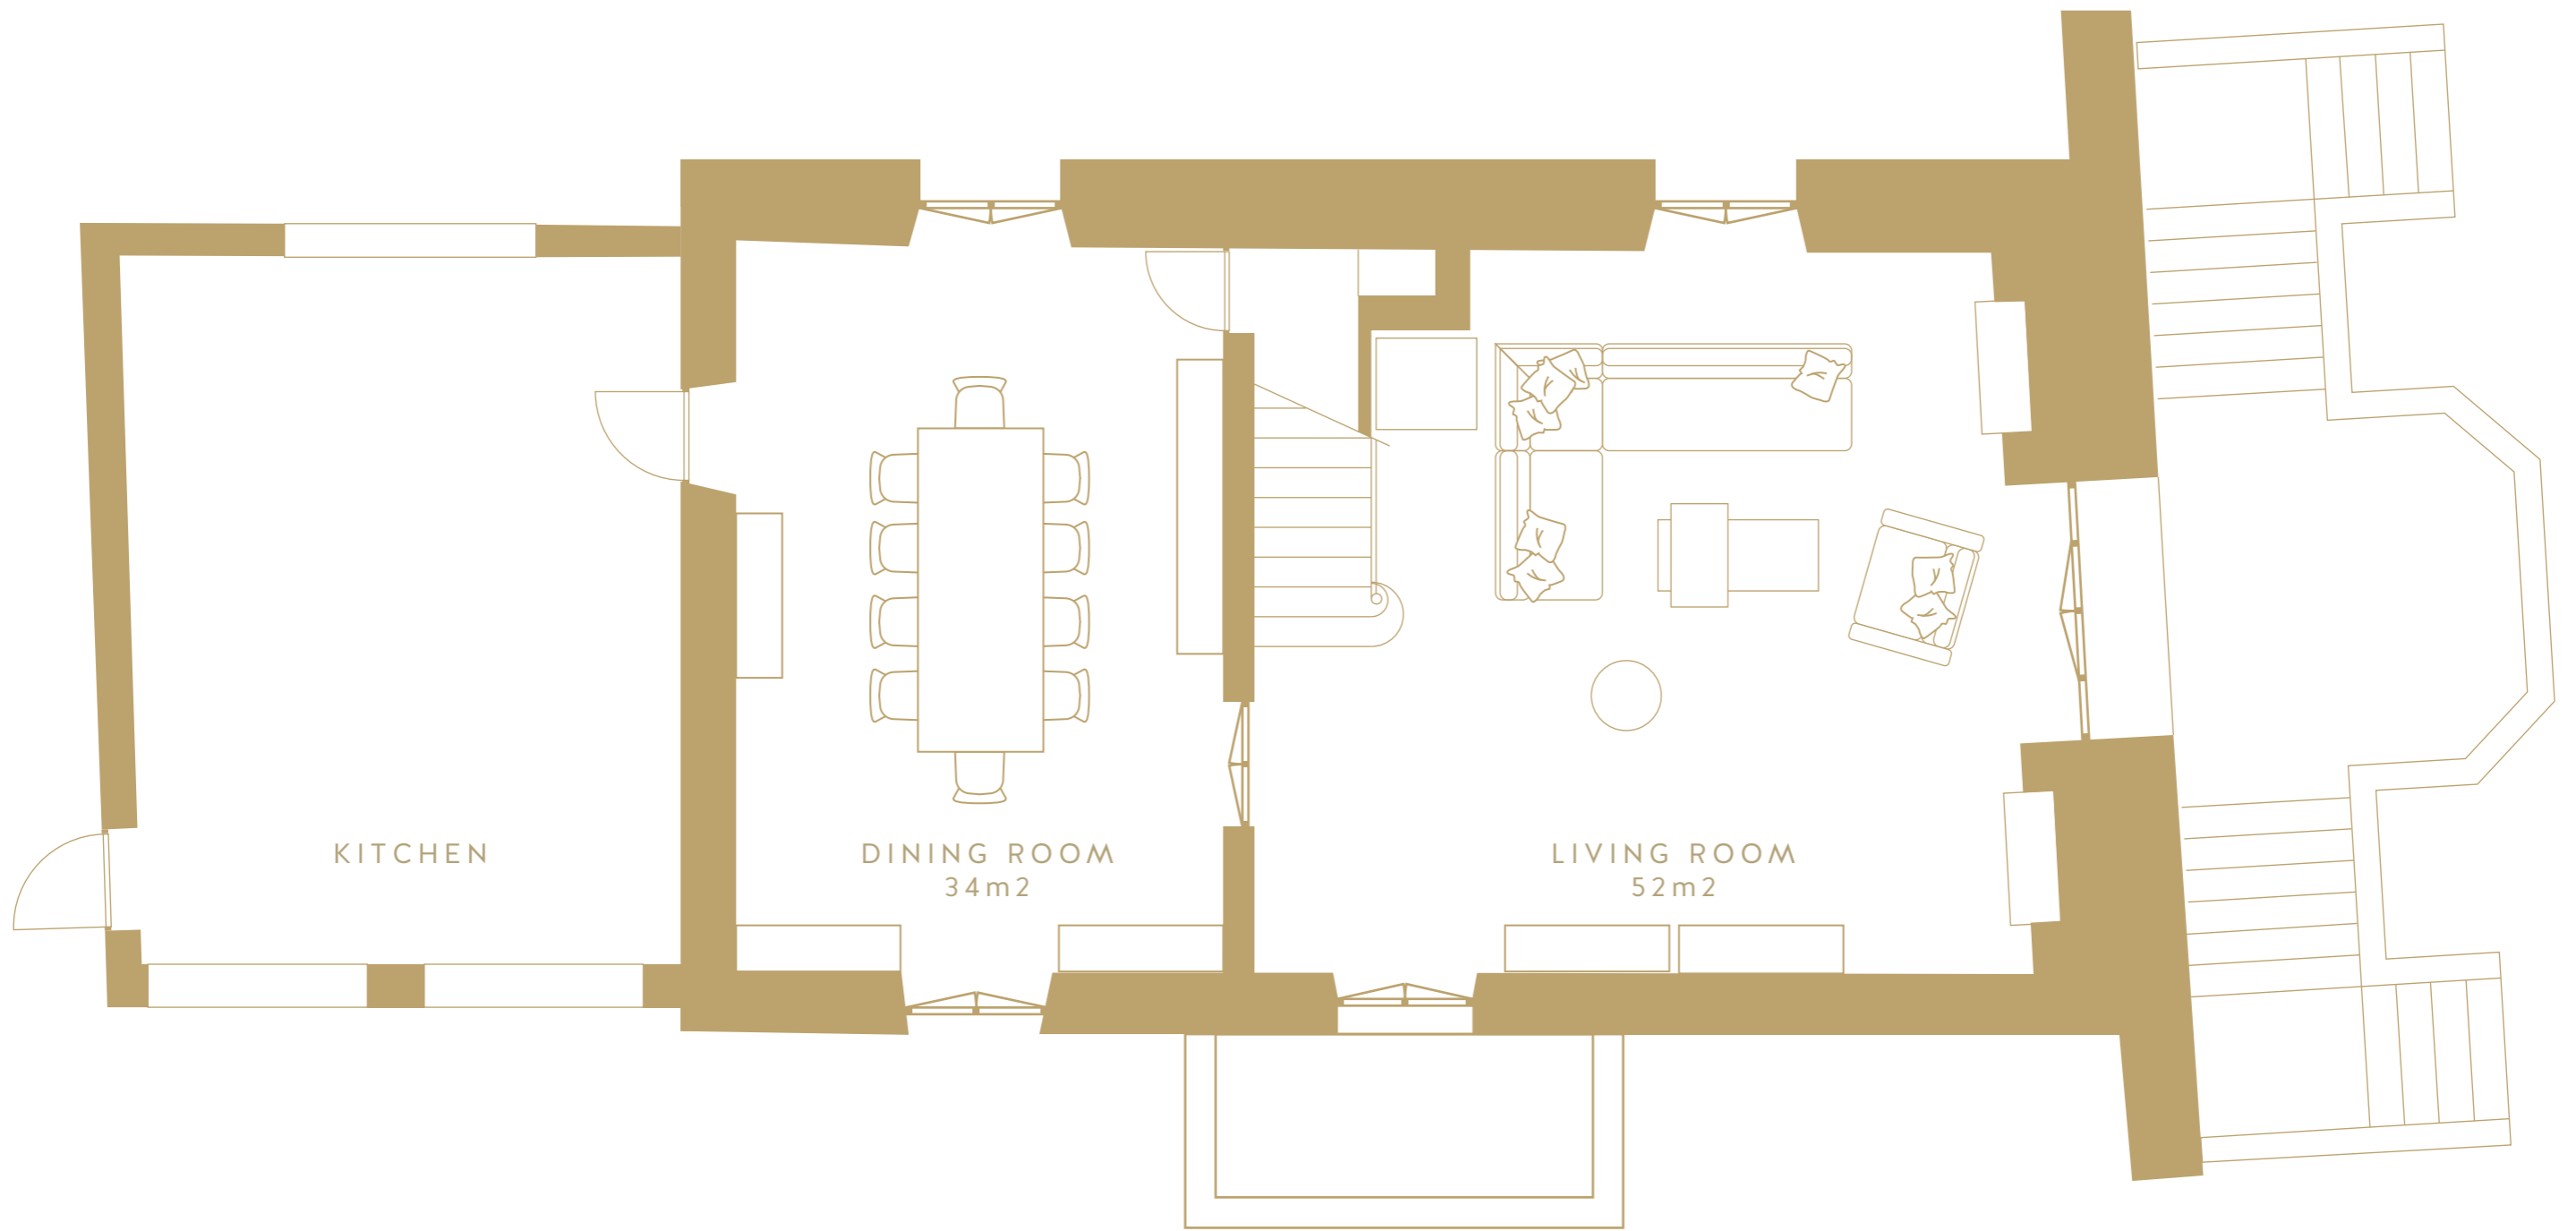

- 1. Governor's House
- 2. Guest House
- 3. Tower
- 4. Cottage 1
- 5. Cottage 2
- 6. Cottage 3

CANNES - GENERAL FLOOR PLAN

KITCHEN

DINING ROOM
34m²

LIVING ROOM
52m²

LE GRAND JARDIN - MAIN VILLA - GROUND FLOOR

LE GRAND JARDIN - MAIN VILLA - GROUND FLOOR

CANNES - GUEST VILLA - GROUND FLOOR

CANNES - GUEST VILLA - 1ST FLOOR

CANNES - UNDER POOL - GROUND FLOOR

CANNES - TOWER - GROUND FLOOR

CANNES - TOWER - 1ST FLOOR