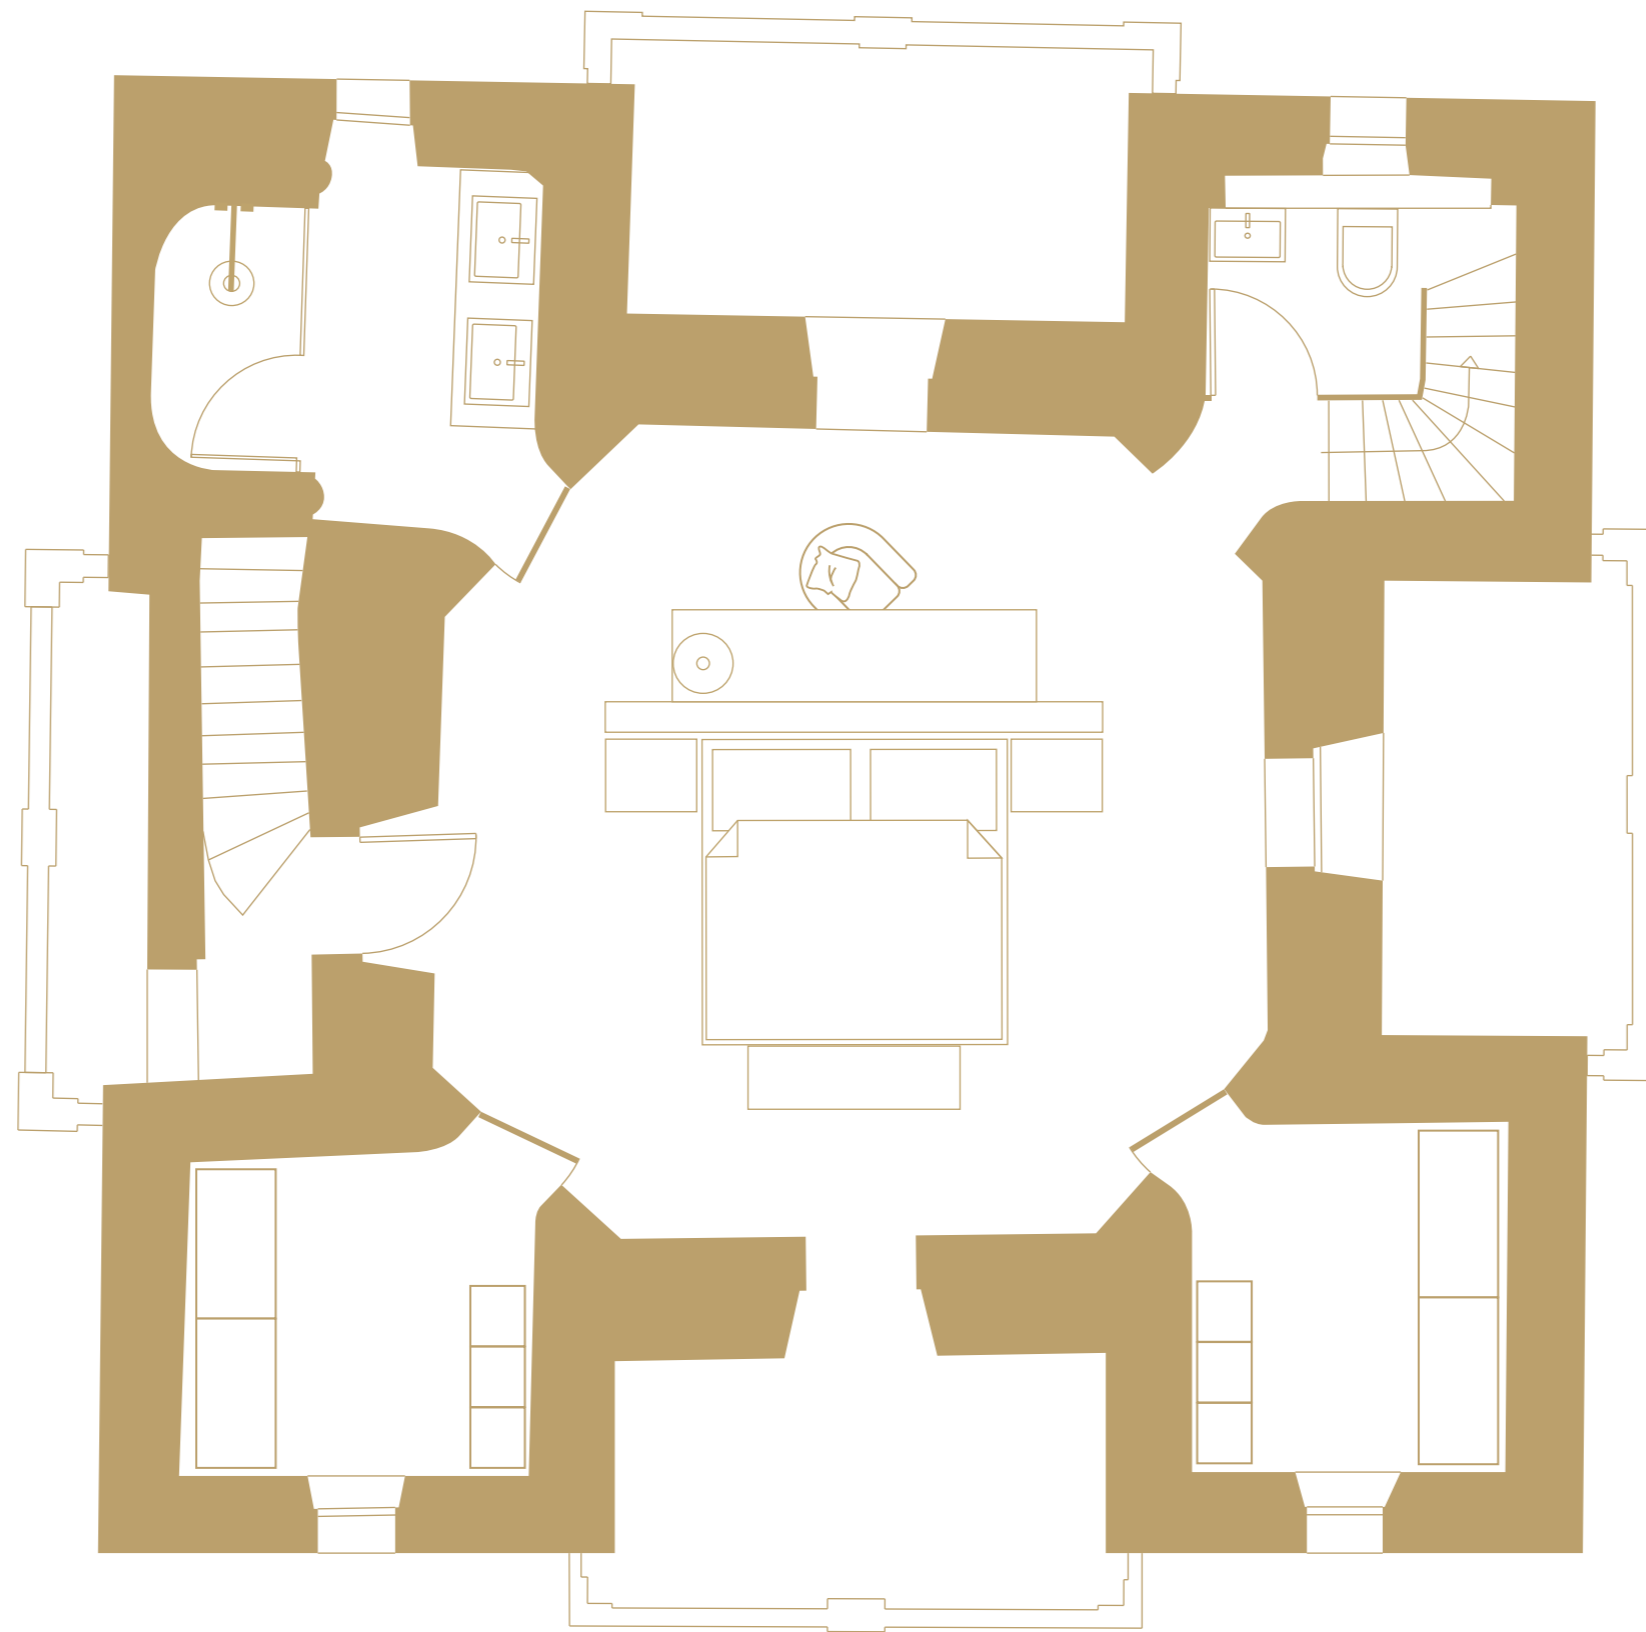

- 1. Governor's House
- 2. Guest House
- 3. Tower
- 4. Cottage 1
- 5. Cottage 2
- 6. Cottage 3

CANNES - GENERAL FLOOR PLAN

KITCHEN

DINING ROOM
34m²

LIVING ROOM
52m²

LE GRAND JARDIN - MAIN VILLA - GROUND FLOOR

LE GRAND JARDIN - MAIN VILLA - GROUND FLOOR

CANNES - GUEST VILLA - GROUND FLOOR

CANNES - GUEST VILLA - 1ST FLOOR

CANNES - UNDER POOL - GROUND FLOOR

CANNES - TOWER - GROUND FLOOR

CANNES - TOWER - 1ST FLOOR