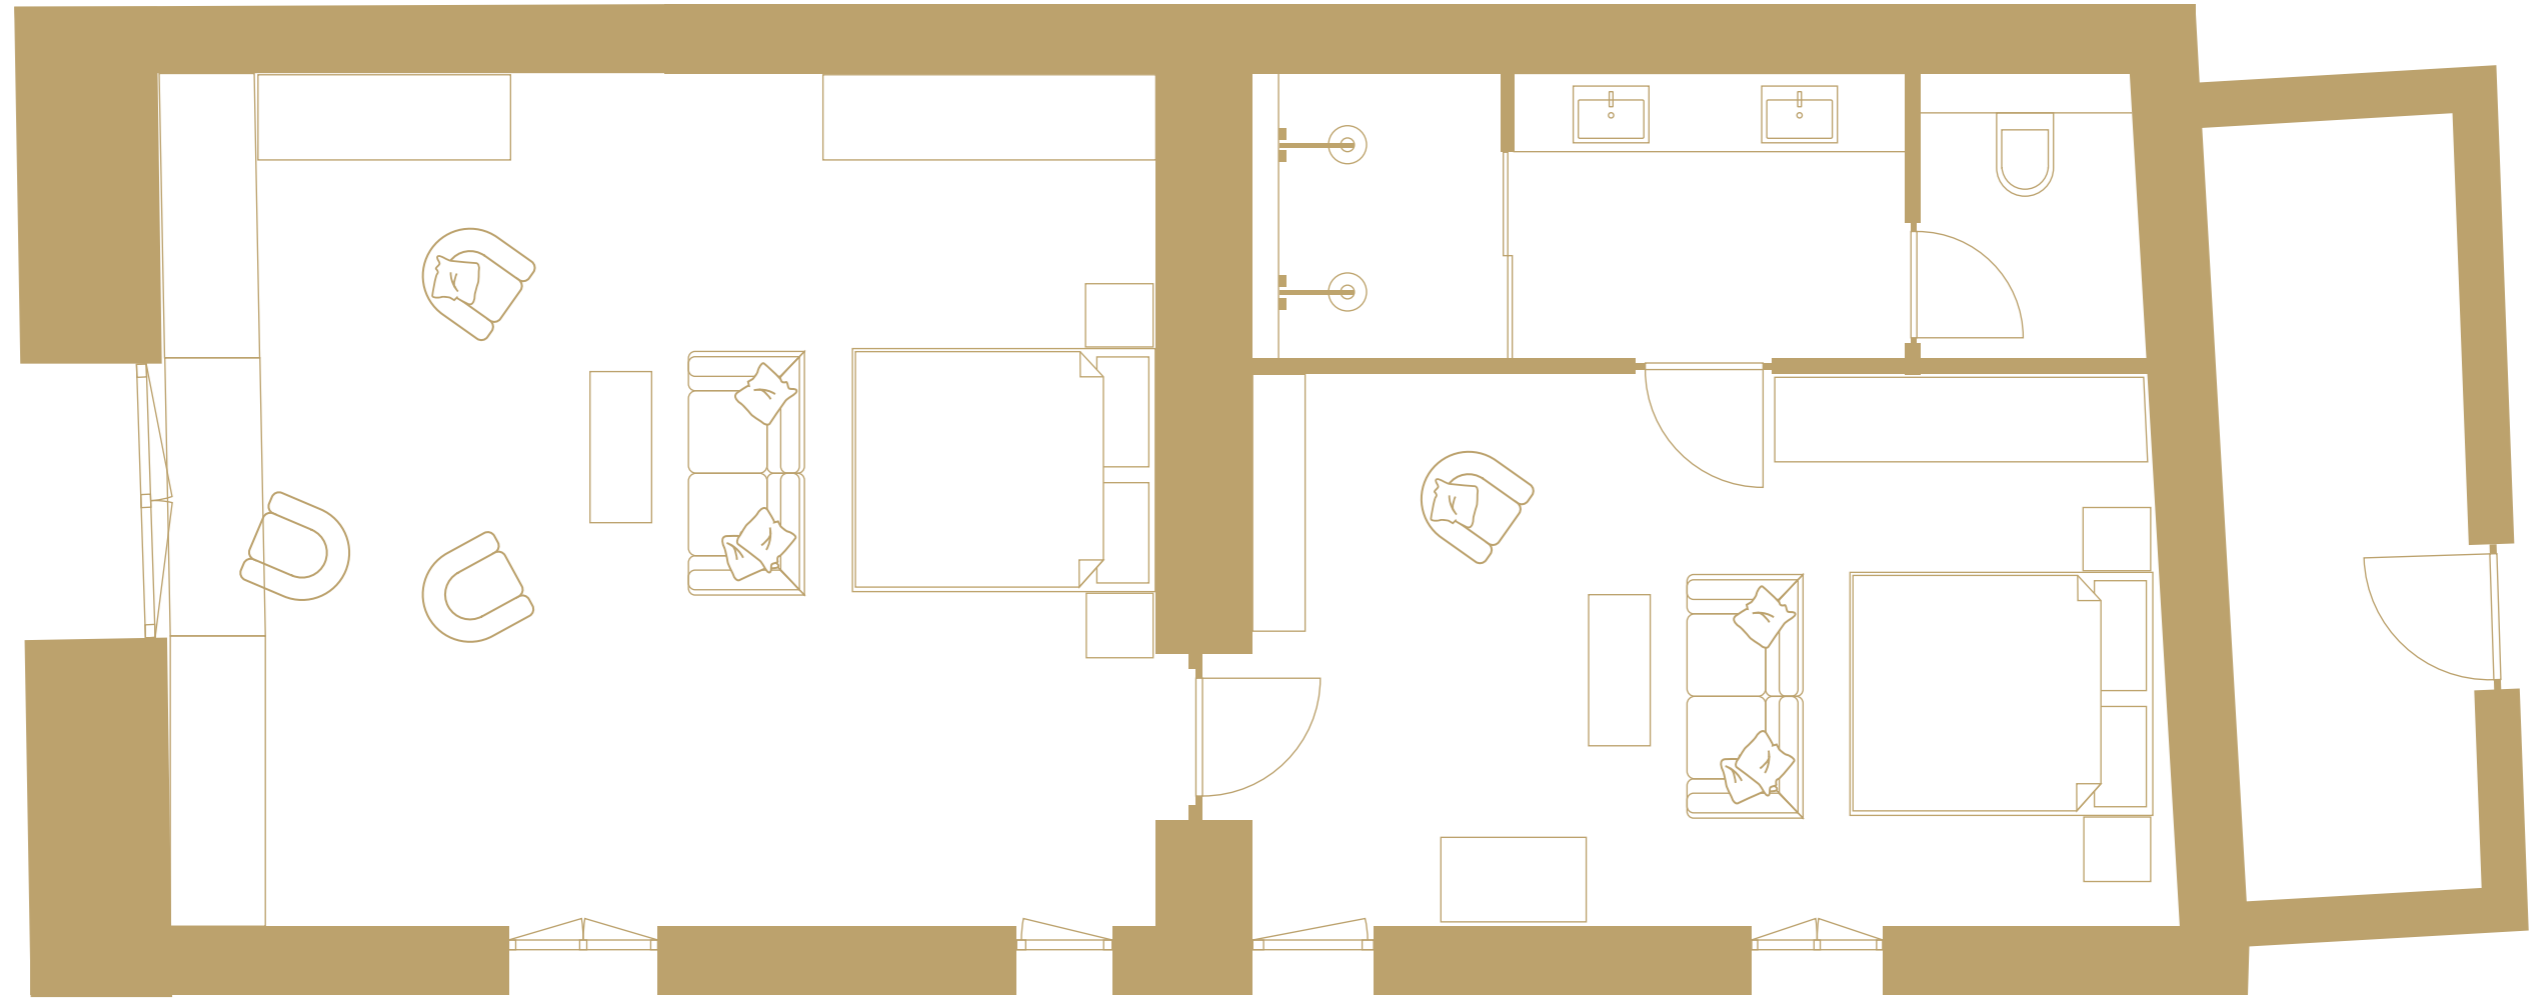

- 1. Governor's House
- 2. Guest House
- 3. Tower
- 4. Cottage 1
- 5. Cottage 2
- 6. Cottage 3

CANNES - GENERAL FLOOR PLAN

KITCHEN

DINING ROOM
34m²

LIVING ROOM
52m²

LE GRAND JARDIN - MAIN VILLA - GROUND FLOOR

LE GRAND JARDIN - MAIN VILLA - GROUND FLOOR

CANNES - GUEST VILLA - GROUND FLOOR

CANNES - GUEST VILLA - 1ST FLOOR

CANNES - UNDER POOL - GROUND FLOOR

CANNES - TOWER - GROUND FLOOR

CANNES - TOWER - 1ST FLOOR