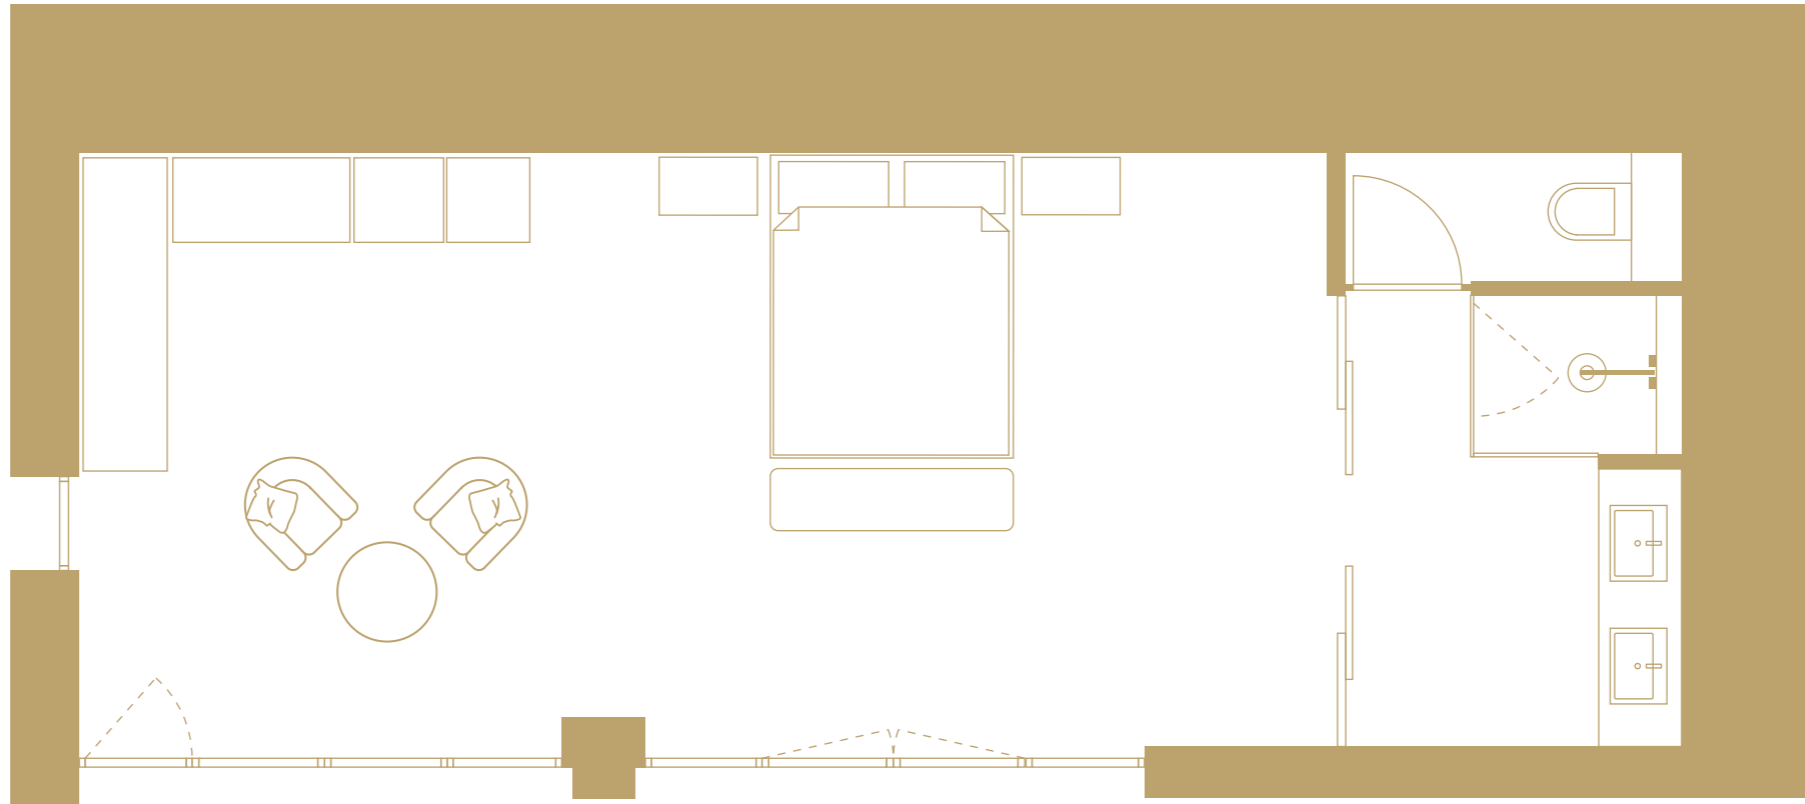

- 1. Governor's House
- 2. Guest House
- 3. Tower
- 4. Cottage 1
- 5. Cottage 2
- 6. Cottage 3

CANNES - GENERAL FLOOR PLAN

KITCHEN

DINING ROOM
34m²

LIVING ROOM
52m²

LE GRAND JARDIN - MAIN VILLA - GROUND FLOOR

LE GRAND JARDIN - MAIN VILLA - GROUND FLOOR

CANNES - GUEST VILLA - GROUND FLOOR

CANNES - GUEST VILLA - 1ST FLOOR

CANNES - UNDER POOL - GROUND FLOOR

CANNES - TOWER - GROUND FLOOR

CANNES - TOWER - 1ST FLOOR