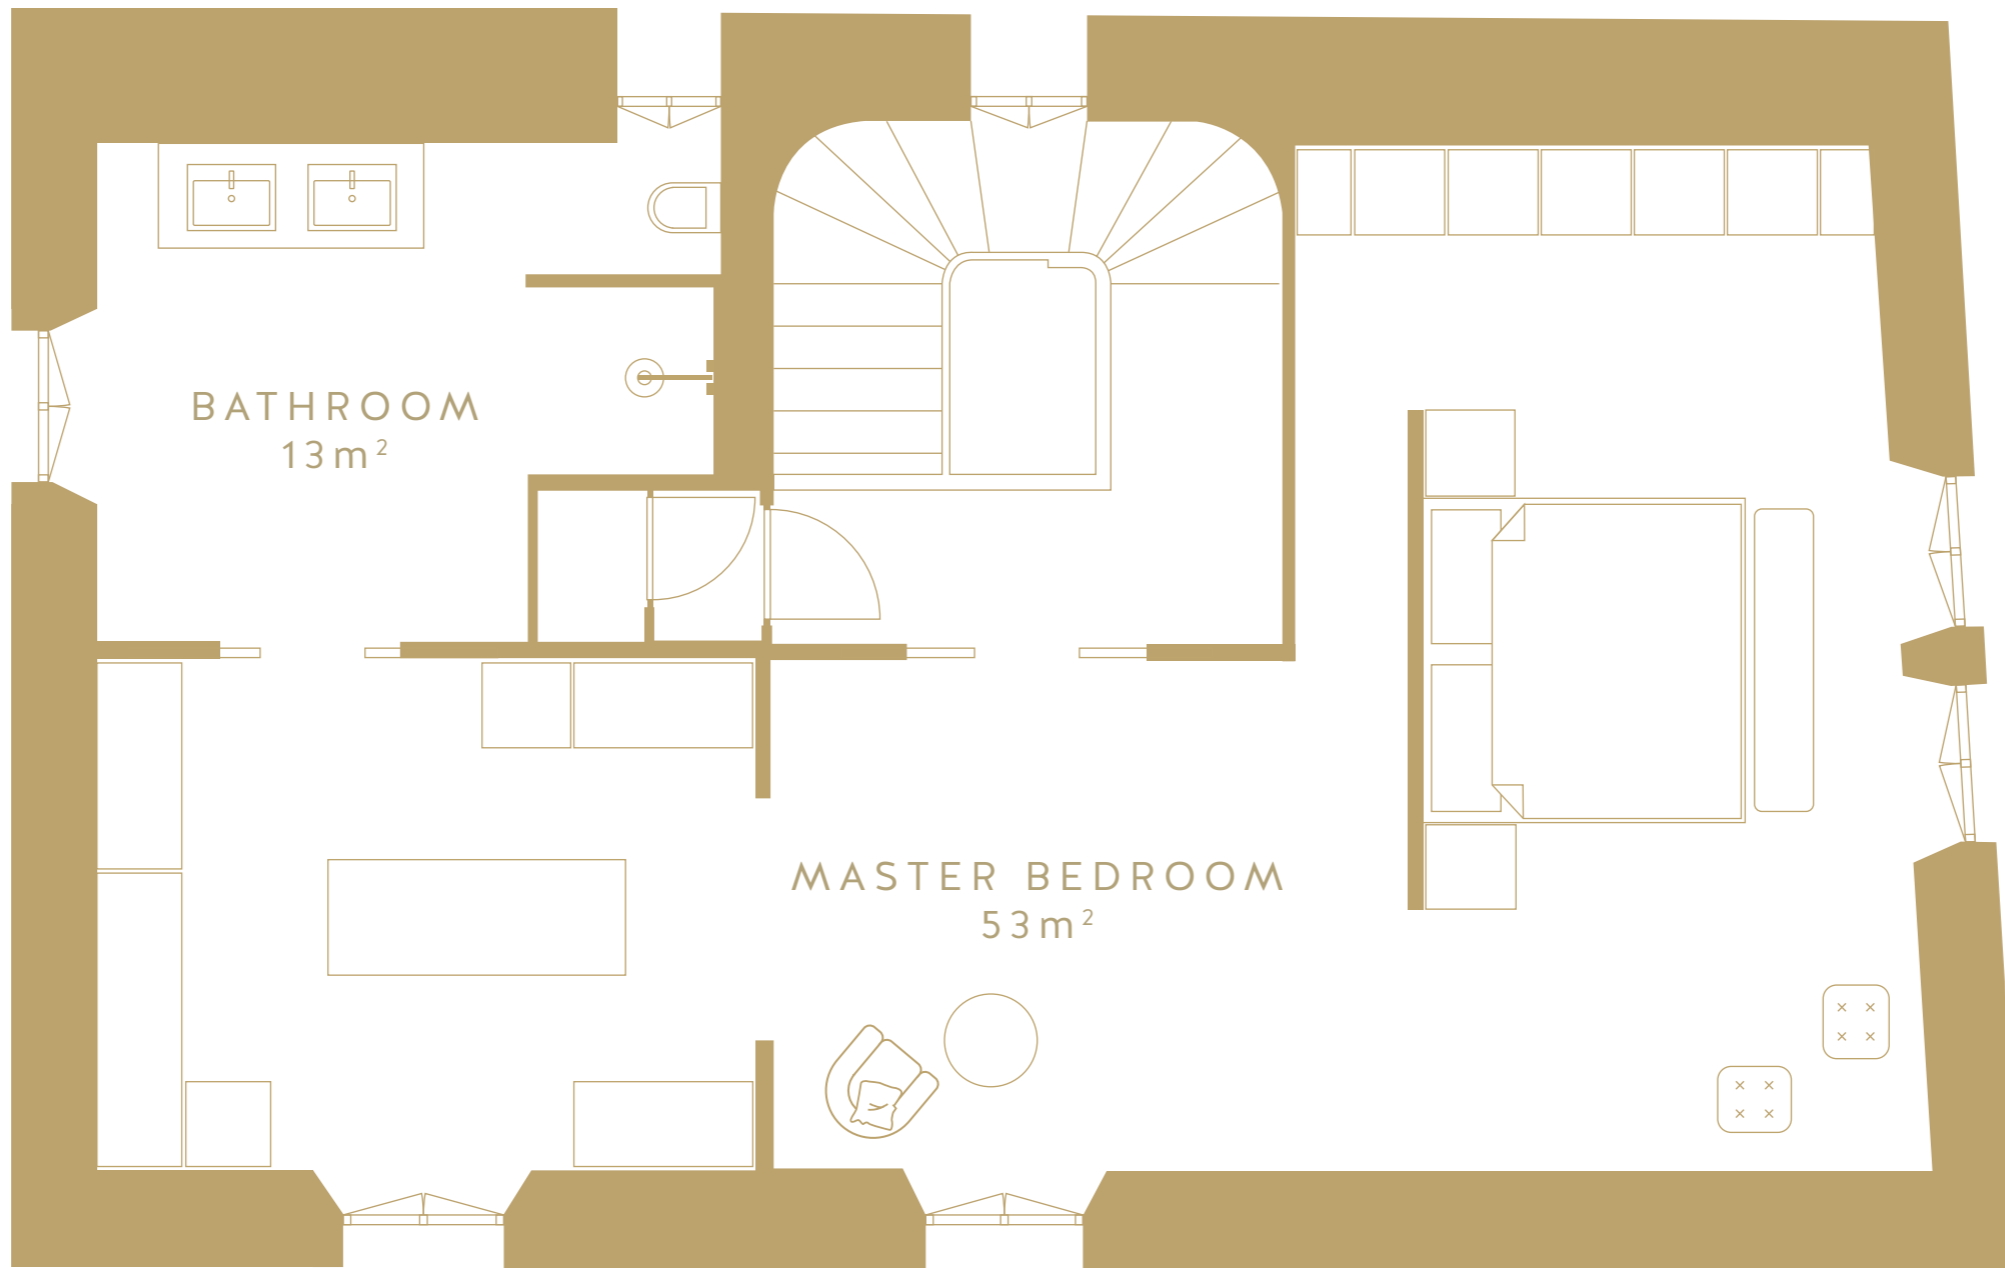

- 1. Governor's House
- 2. Guest House
- 3. Tower
- 4. Cottage 1
- 5. Cottage 2
- 6. Cottage 3

CANNES - GENERAL FLOOR PLAN

KITCHEN

DINING ROOM
34m²

LIVING ROOM
52m²

LE GRAND JARDIN - MAIN VILLA - GROUND FLOOR

LE GRAND JARDIN - MAIN VILLA - GROUND FLOOR

CANNES - GUEST VILLA - GROUND FLOOR

CANNES - GUEST VILLA - 1ST FLOOR

CANNES - UNDER POOL - GROUND FLOOR

CANNES - TOWER - GROUND FLOOR

CANNES - TOWER - 1ST FLOOR