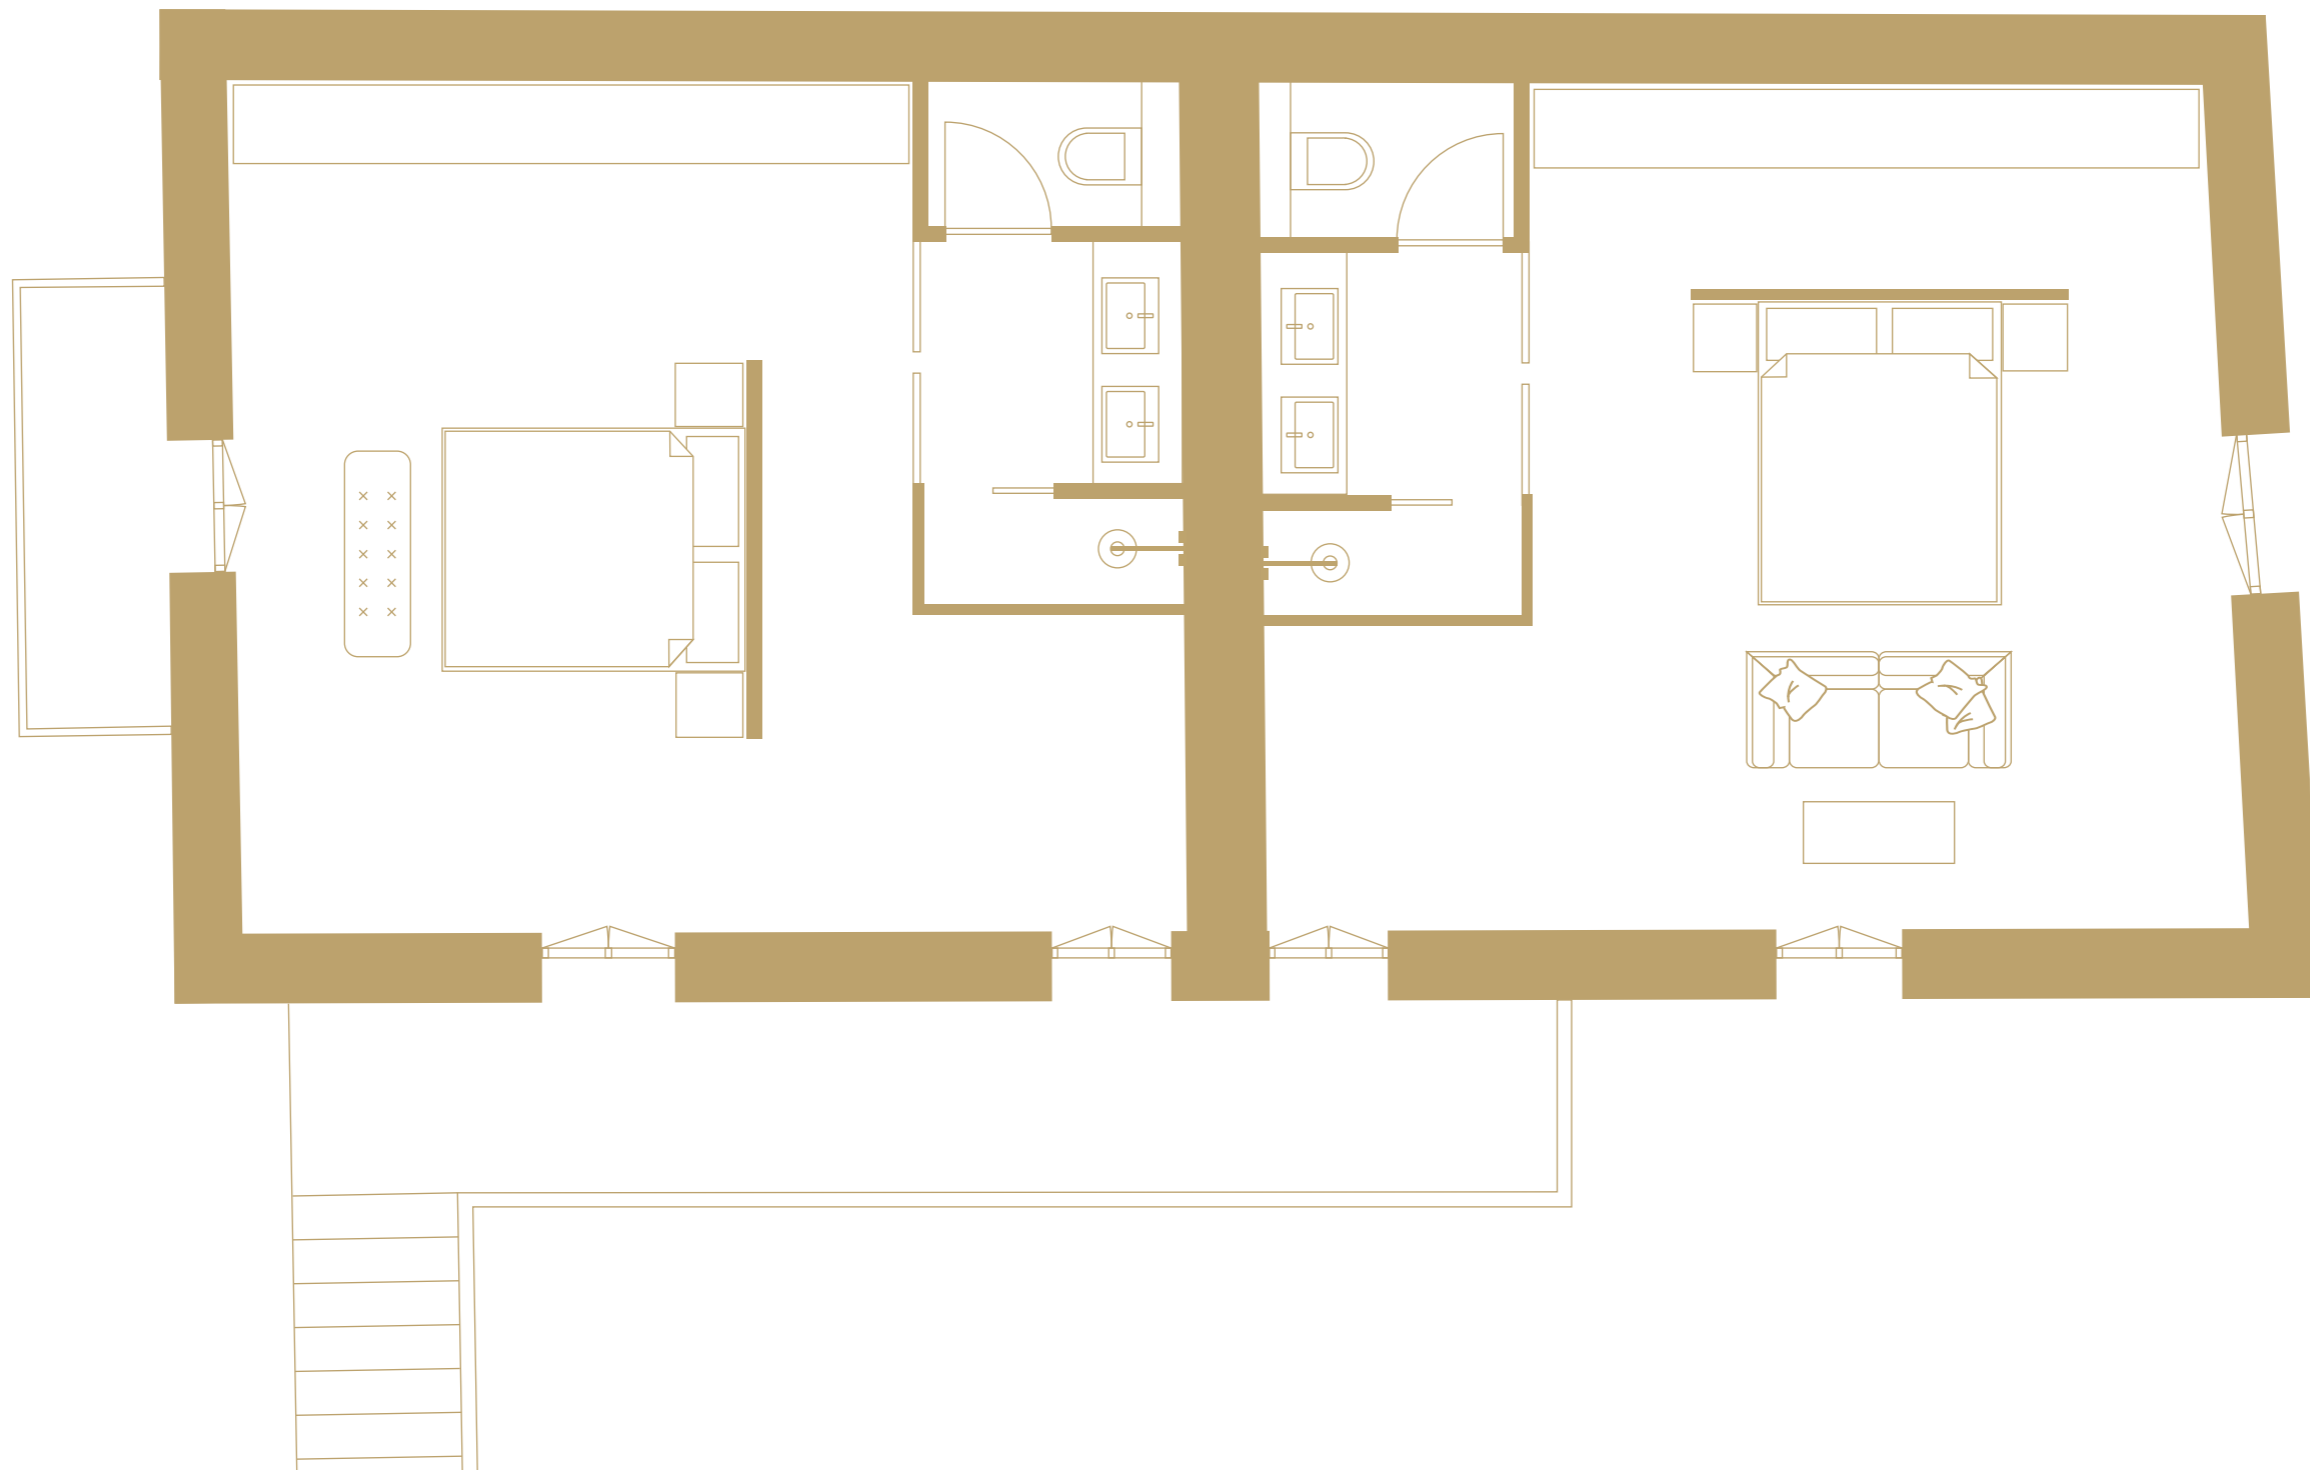

- 1. Governor's House
- 2. Guest House
- 3. Tower
- 4. Cottage 1
- 5. Cottage 2
- 6. Cottage 3

CANNES - GENERAL FLOOR PLAN

KITCHEN

DINING ROOM
34m²

LIVING ROOM
52m²

LE GRAND JARDIN - MAIN VILLA - GROUND FLOOR

LE GRAND JARDIN - MAIN VILLA - GROUND FLOOR

CANNES - GUEST VILLA - GROUND FLOOR

CANNES - GUEST VILLA - 1ST FLOOR

CANNES - UNDER POOL - GROUND FLOOR

CANNES - TOWER - GROUND FLOOR

CANNES - TOWER - 1ST FLOOR