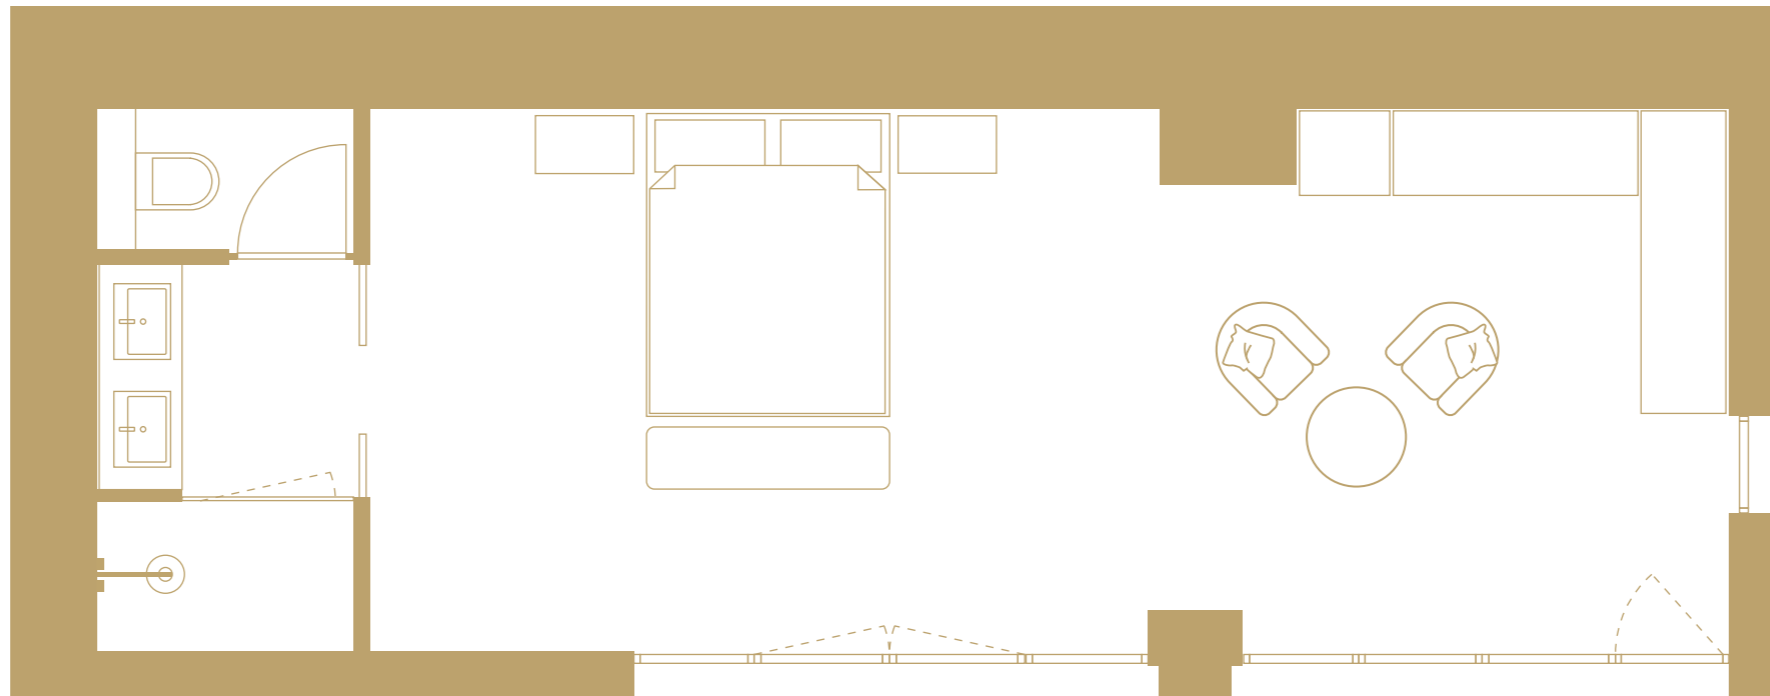

- 1. Governor's House
- 2. Guest House
- 3. Tower
- 4. Cottage 1
- 5. Cottage 2
- 6. Cottage 3

CANNES - GENERAL FLOOR PLAN

KITCHEN

DINING ROOM
34m²

LIVING ROOM
52m²

LE GRAND JARDIN - MAIN VILLA - GROUND FLOOR

LE GRAND JARDIN - MAIN VILLA - GROUND FLOOR

CANNES - GUEST VILLA - GROUND FLOOR

CANNES - GUEST VILLA - 1ST FLOOR

CANNES - UNDER POOL - GROUND FLOOR

CANNES - TOWER - GROUND FLOOR

CANNES - TOWER - 1ST FLOOR