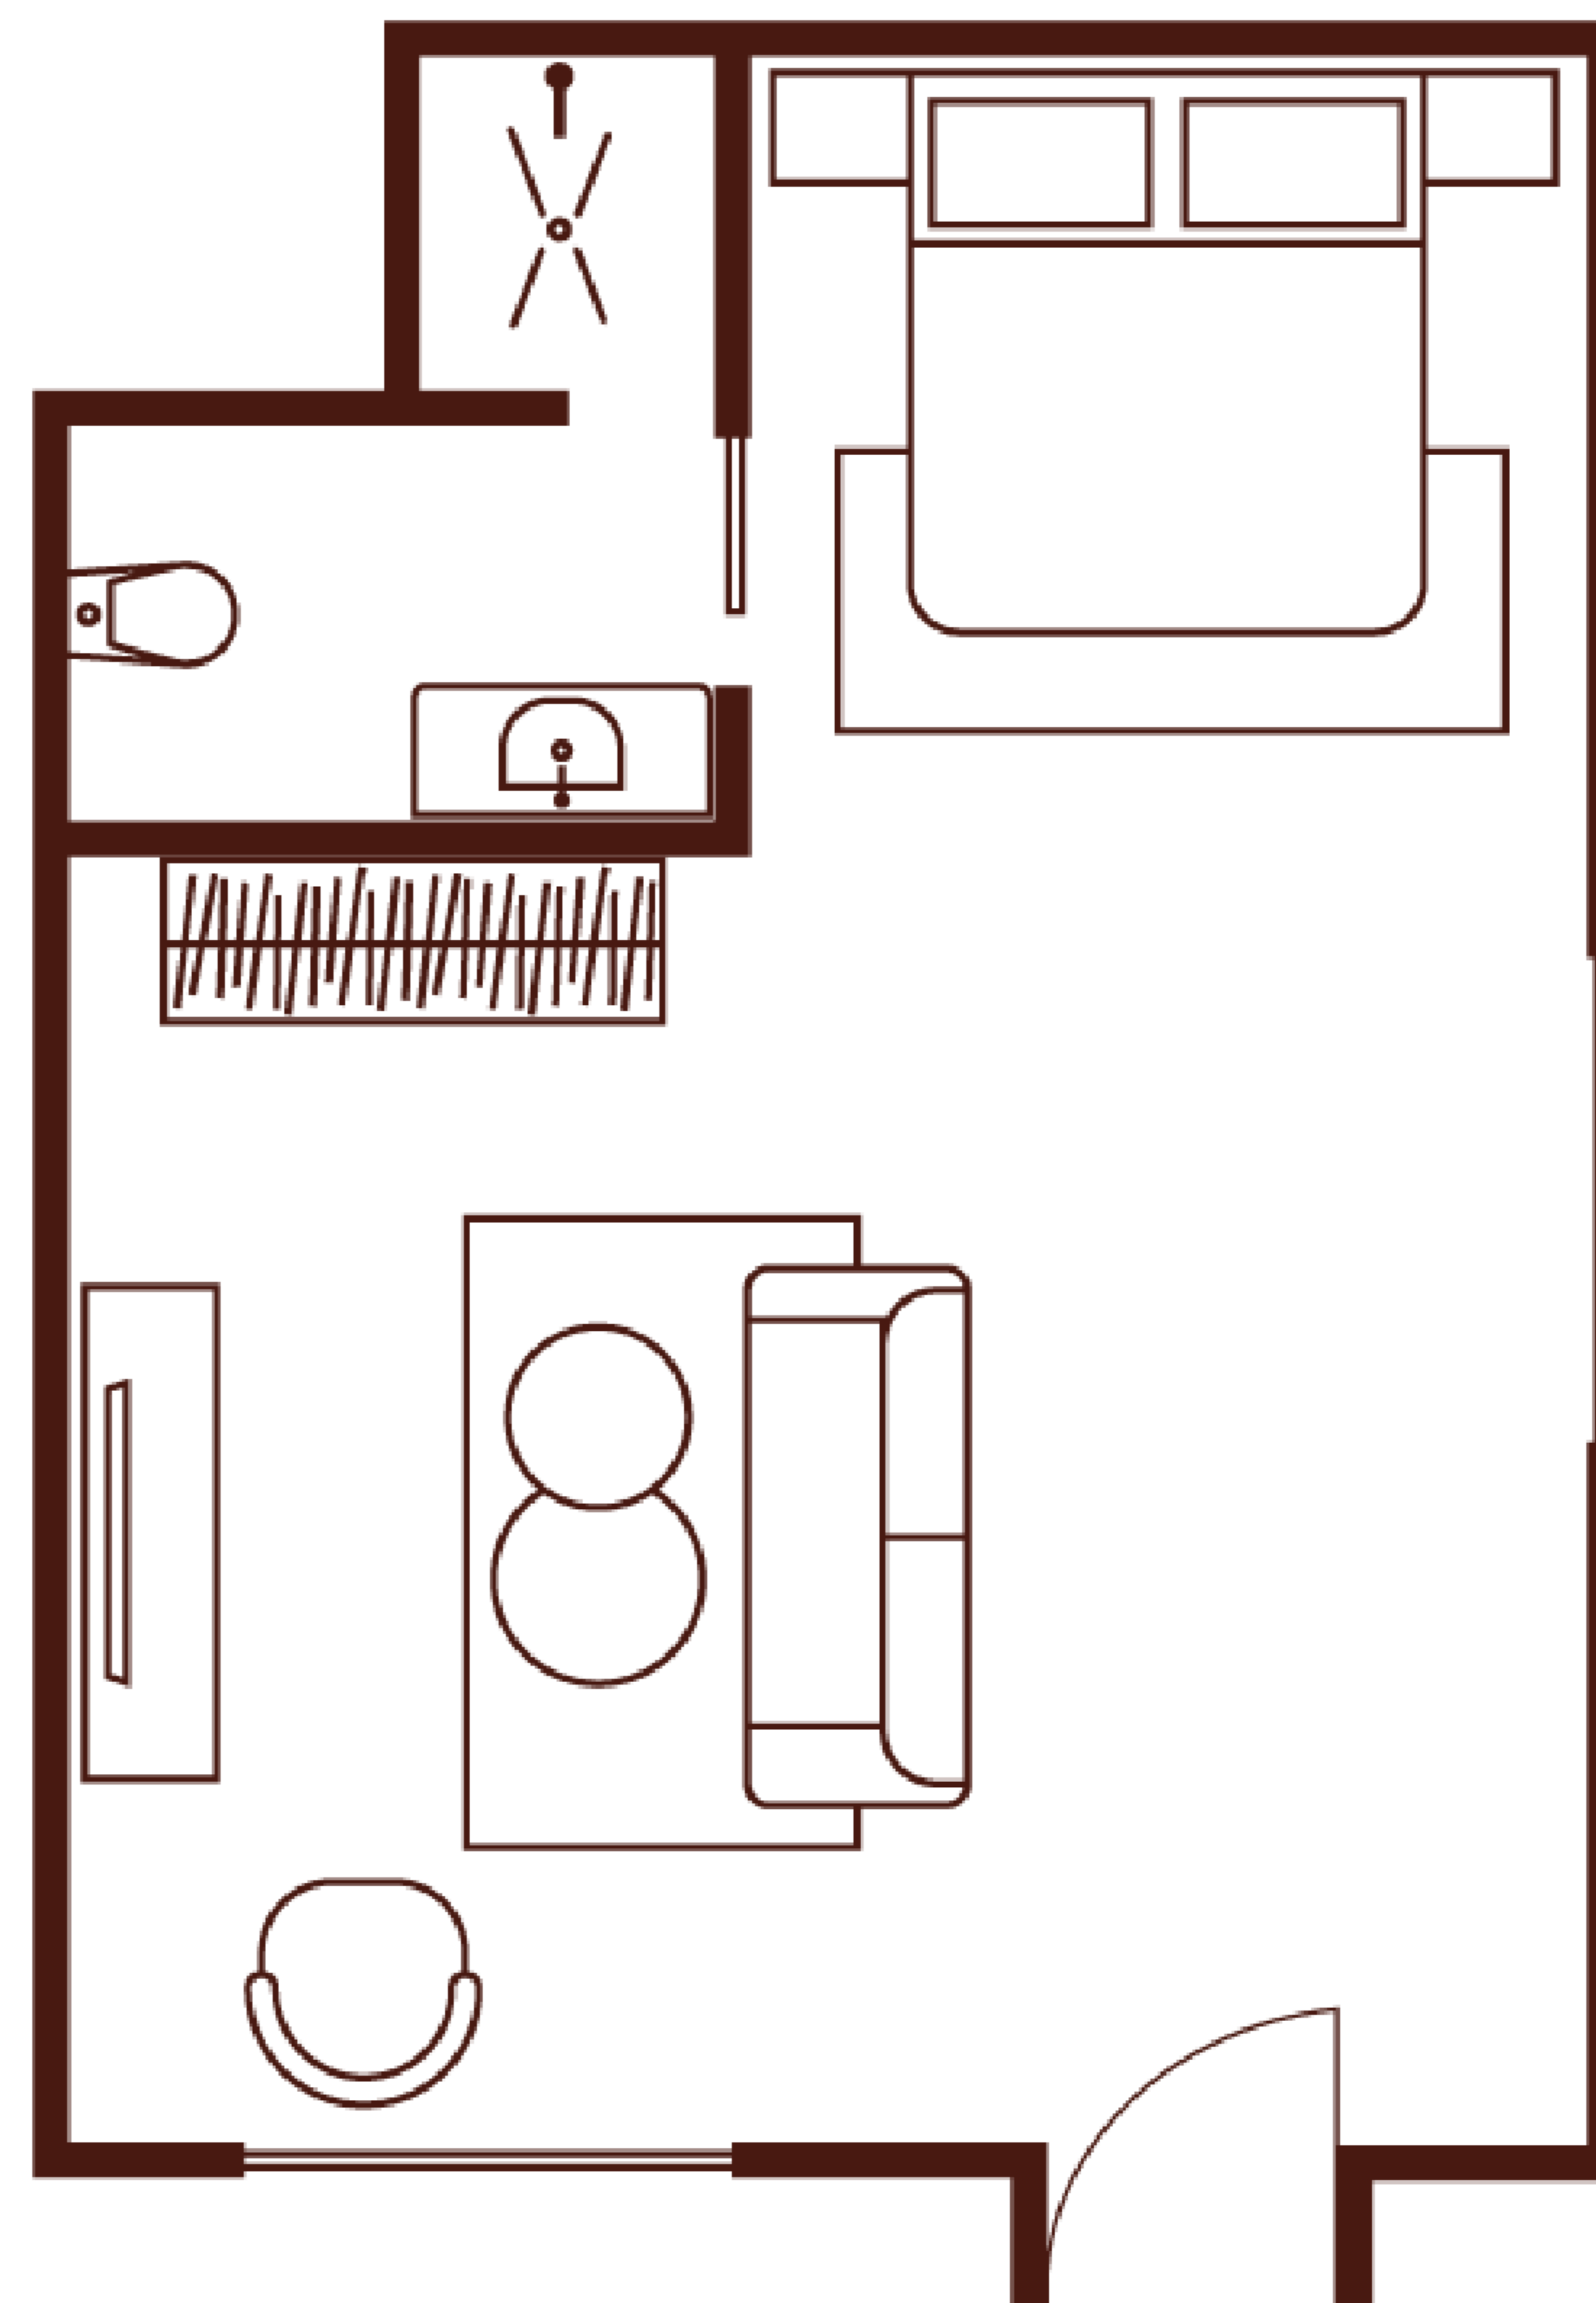

MAIN VILLA - FIRST FLOOR

MONTALCINO

37 m2

MONTALCINO (MEZZANINE)

28 m2

MAIN VILLA - FIRST FLOOR

PIENZA

30 m2

MAIN VILLA - GROUND FLOOR

SANTA FIORA

34 m2

ARCIDOSO

28 m2

MAIN VILLA - GROUND FLOOR

AMIATA

21 m2

GUEST HOUSE

SIENA

48 m²

SATURNIA

30 m²