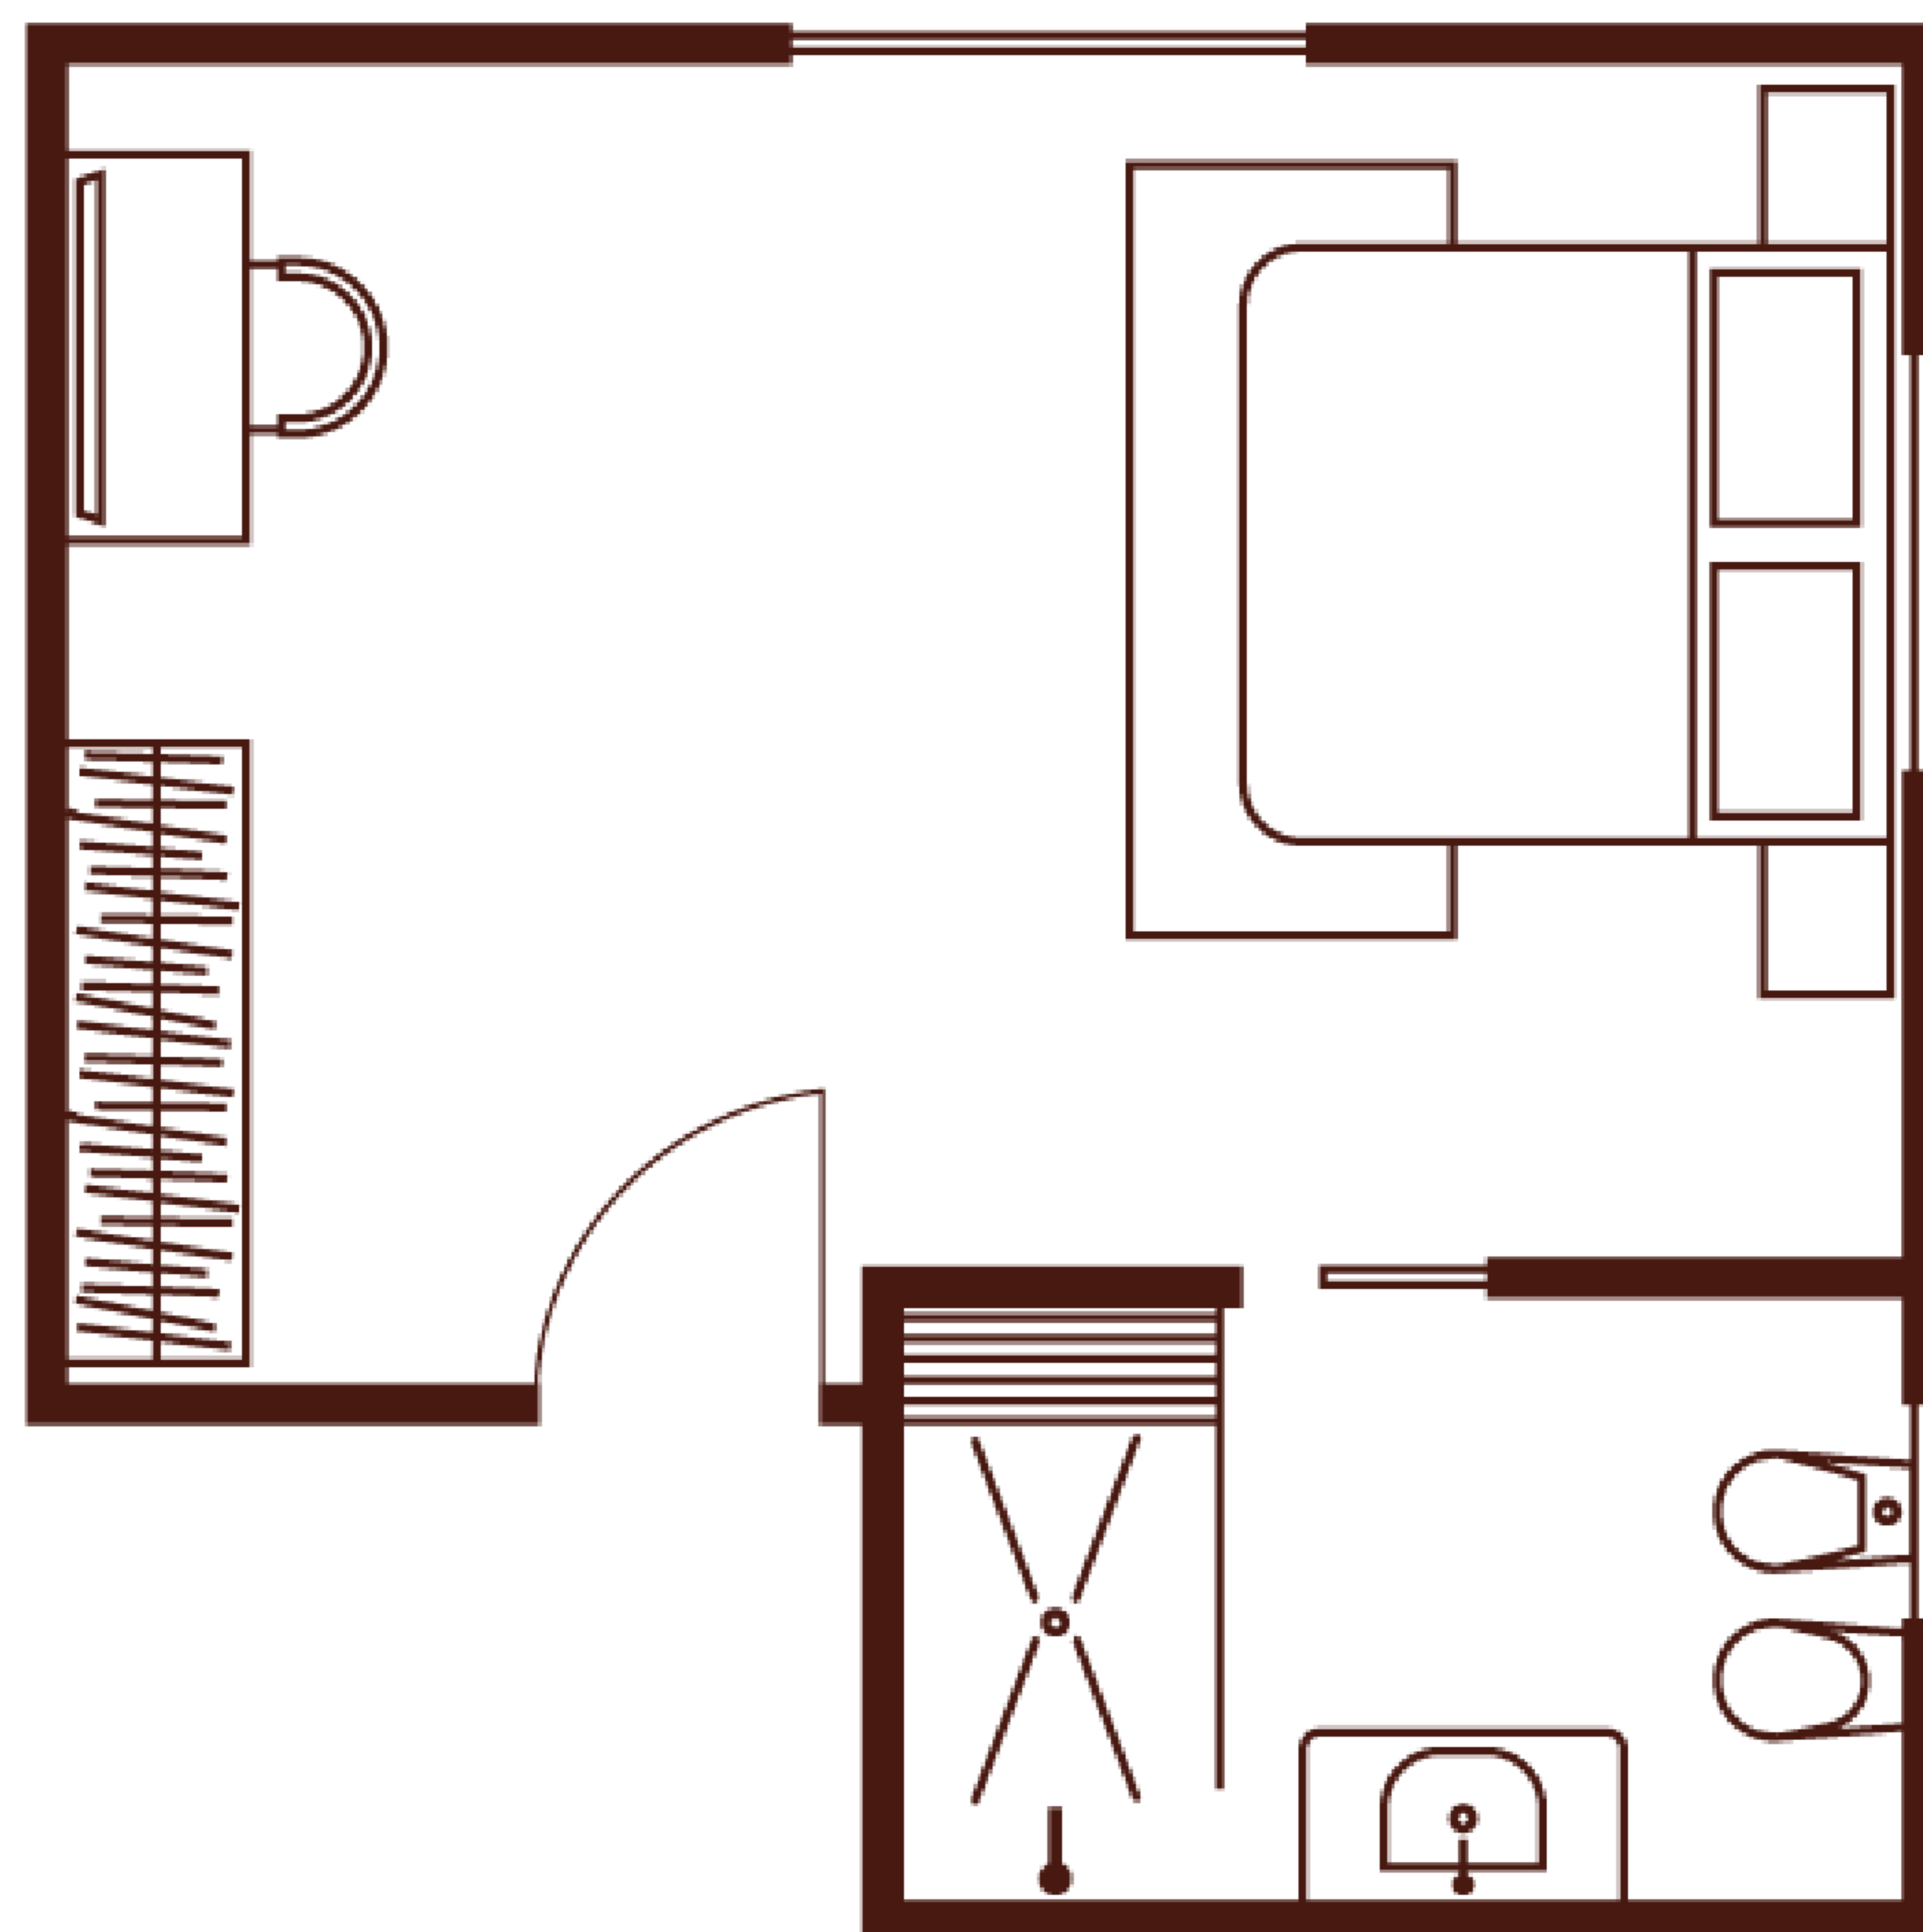

MAIN VILLA - FIRST FLOOR

MONTALCINO

37 m2

MONTALCINO (MEZZANINE)

28 m2

MAIN VILLA - FIRST FLOOR

PIENZA

30 m2

MAIN VILLA - GROUND FLOOR

SANTA FIORA

34 m2

ARCIDOSO

28 m2

MAIN VILLA - GROUND FLOOR

AMIATA

21 m2

GUEST HOUSE

SIENA

48 m²

SATURNIA

30 m²