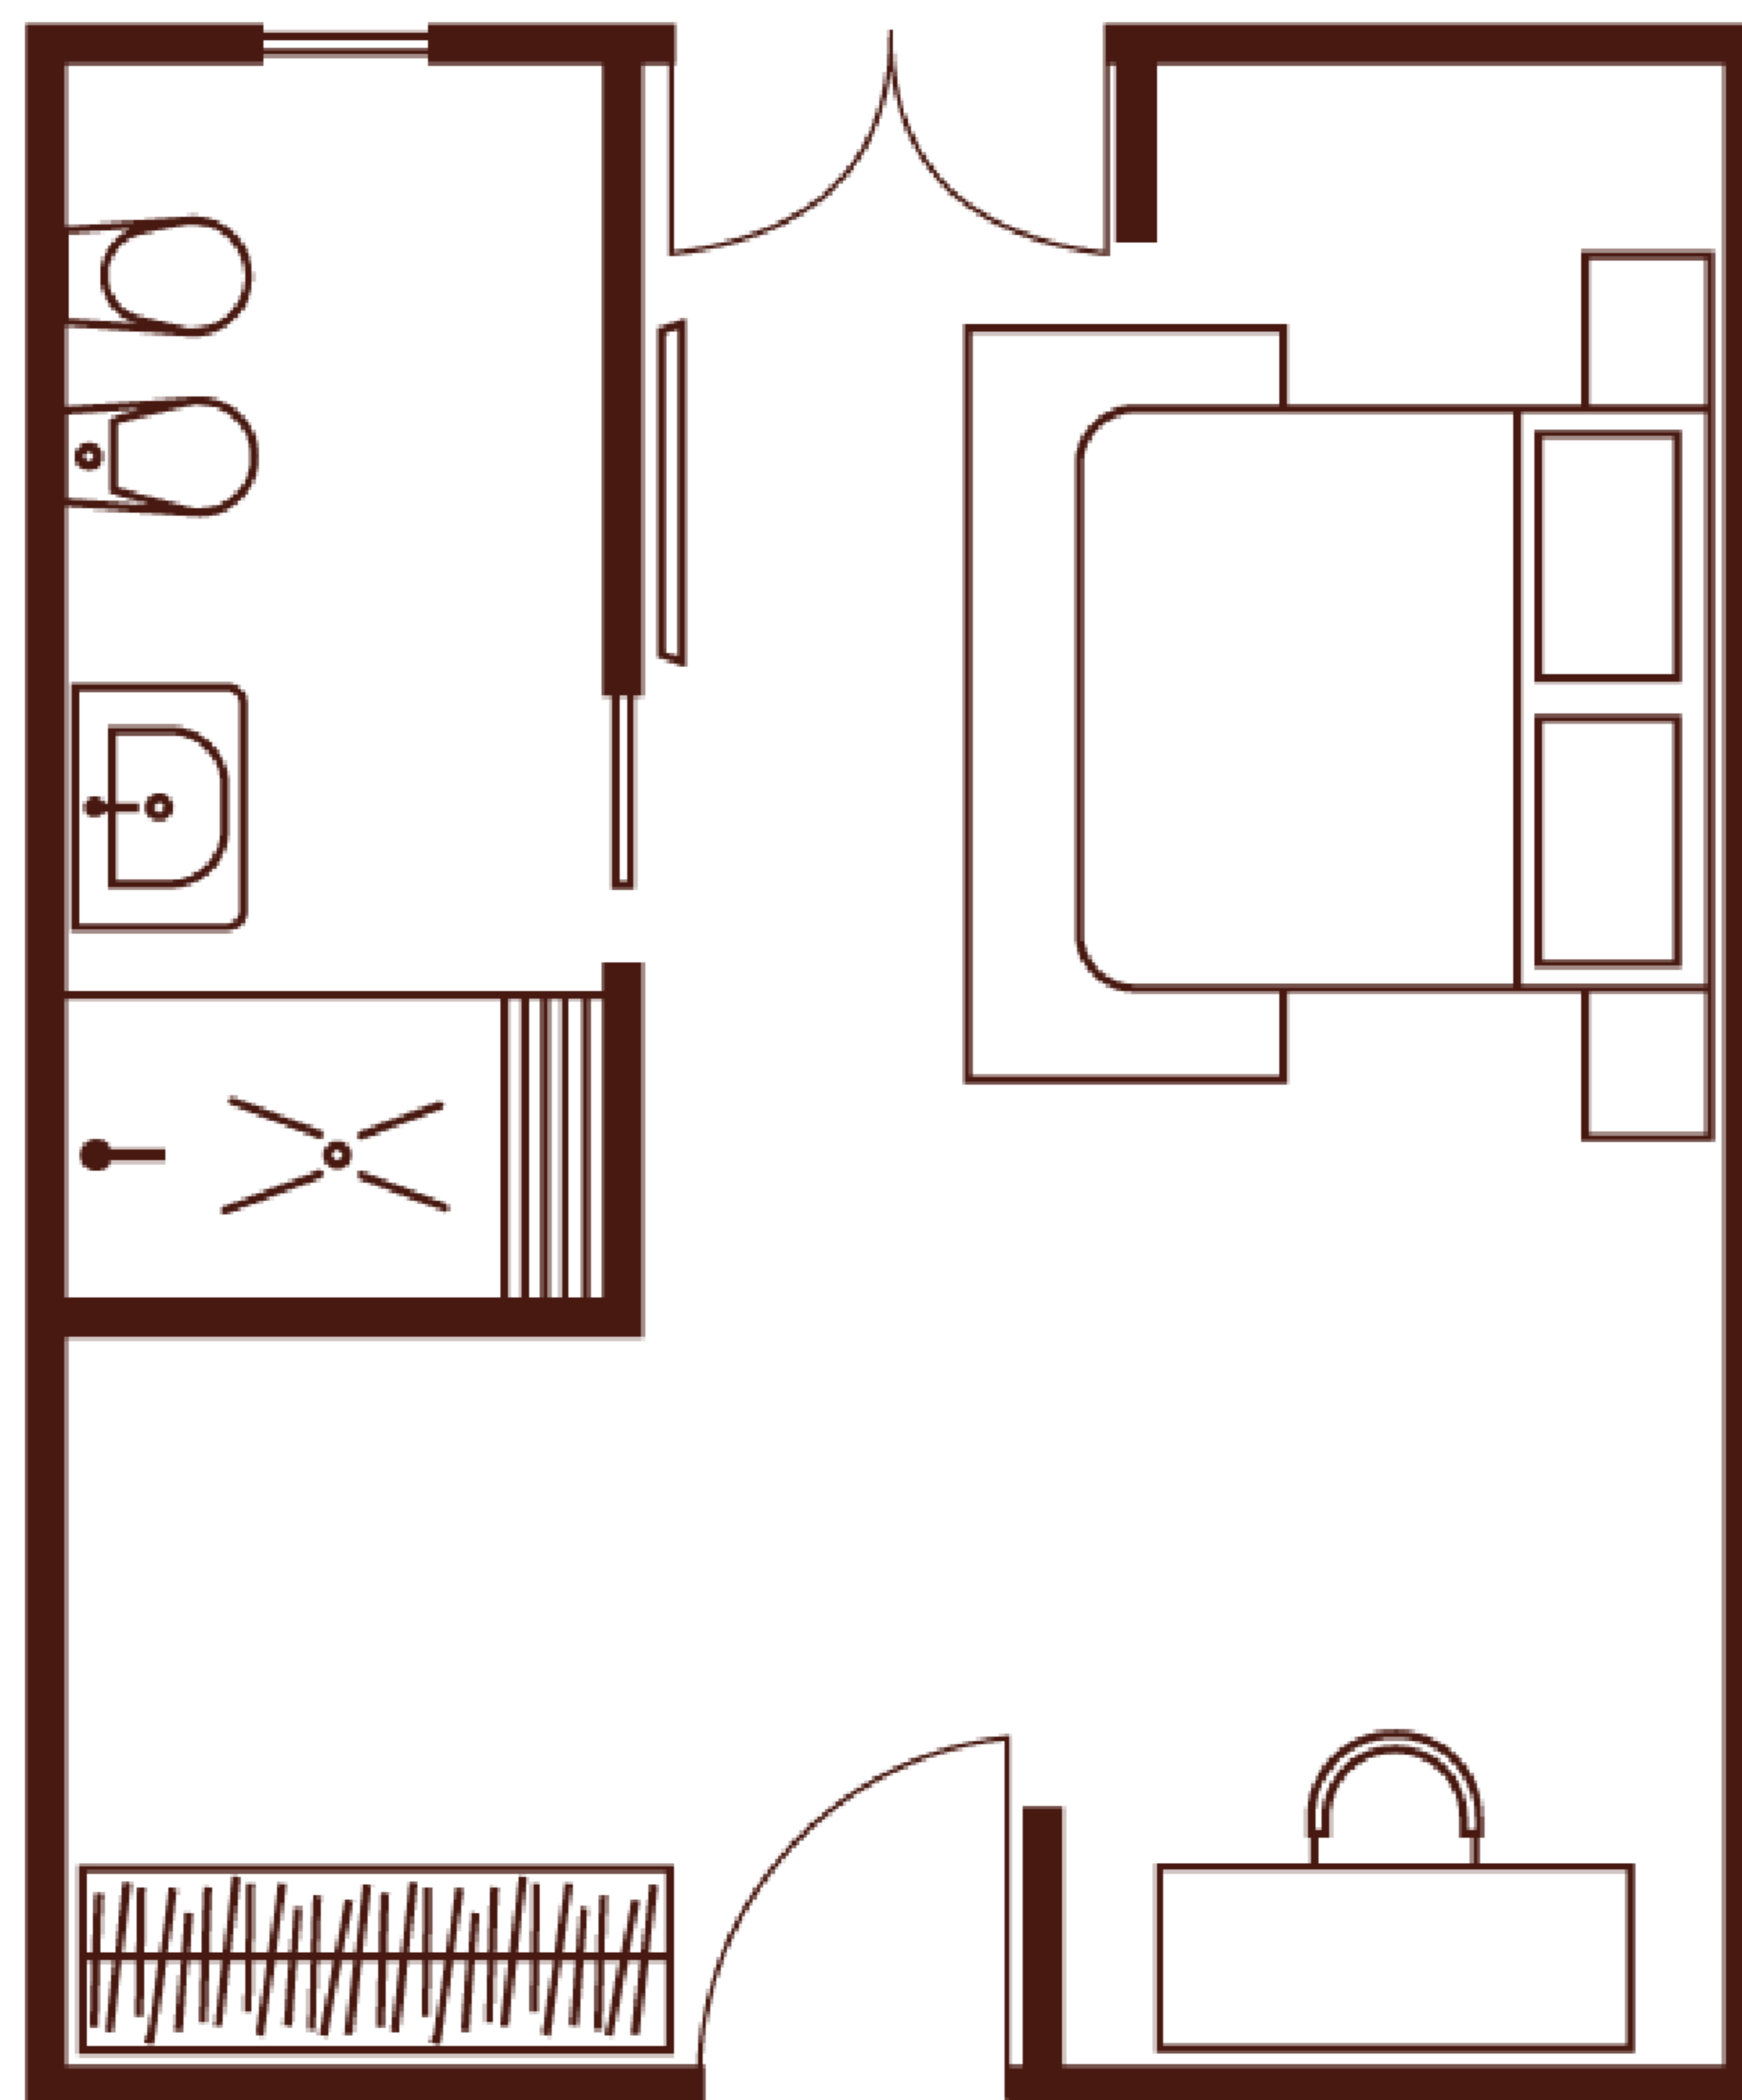

MAIN VILLA - FIRST FLOOR

MONTALCINO

37 m2

MONTALCINO (MEZZANINE)

28 m2

MAIN VILLA - FIRST FLOOR

PIENZA

30 m2

MAIN VILLA - GROUND FLOOR

SANTA FIORA

34 m2

ARCIDOSO

28 m2

MAIN VILLA - GROUND FLOOR

AMIATA

21 m2

GUEST HOUSE

SIENA

48 m²

SATURNIA

30 m²