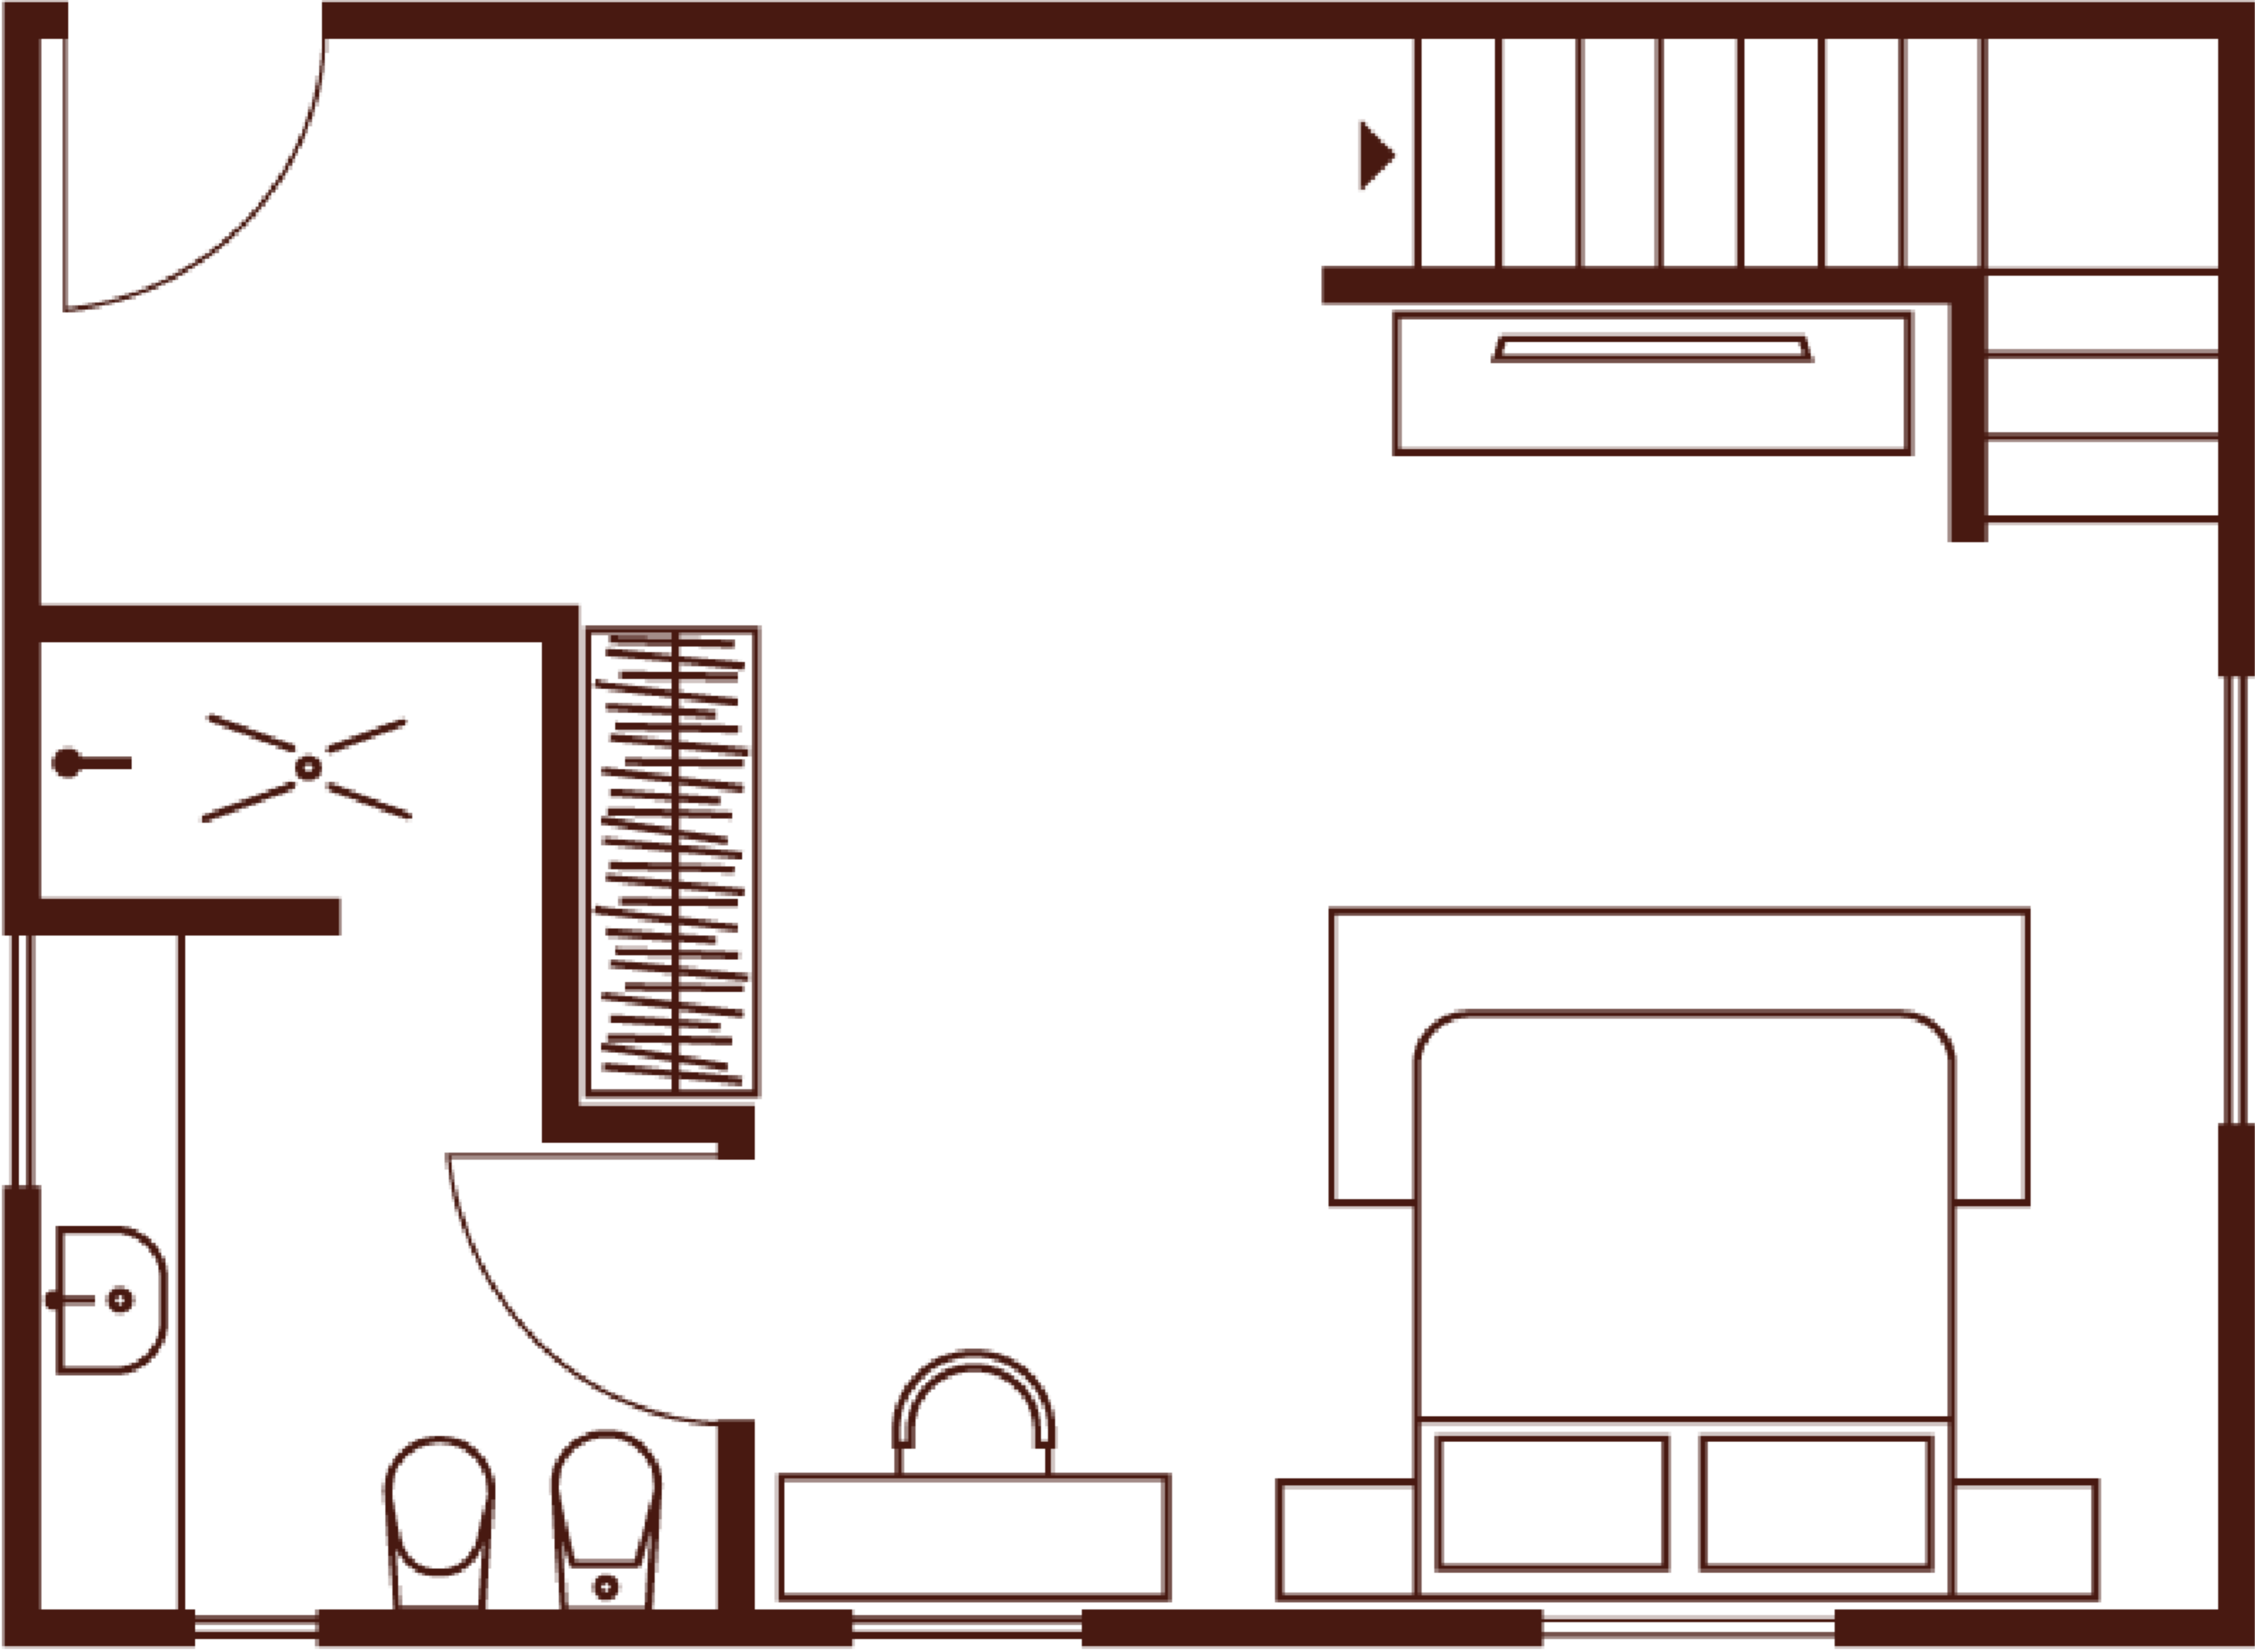

MAIN VILLA - FIRST FLOOR

MONTALCINO

37 m2

MONTALCINO (MEZZANINE)

28 m2

MAIN VILLA - FIRST FLOOR

PIENZA

30 m2

MAIN VILLA - GROUND FLOOR

SANTA FIORA

34 m2

ARCIDOSO

28 m2

MAIN VILLA - GROUND FLOOR

AMIATA

21 m2

GUEST HOUSE

SIENA

48 m²

SATURNIA

30 m²