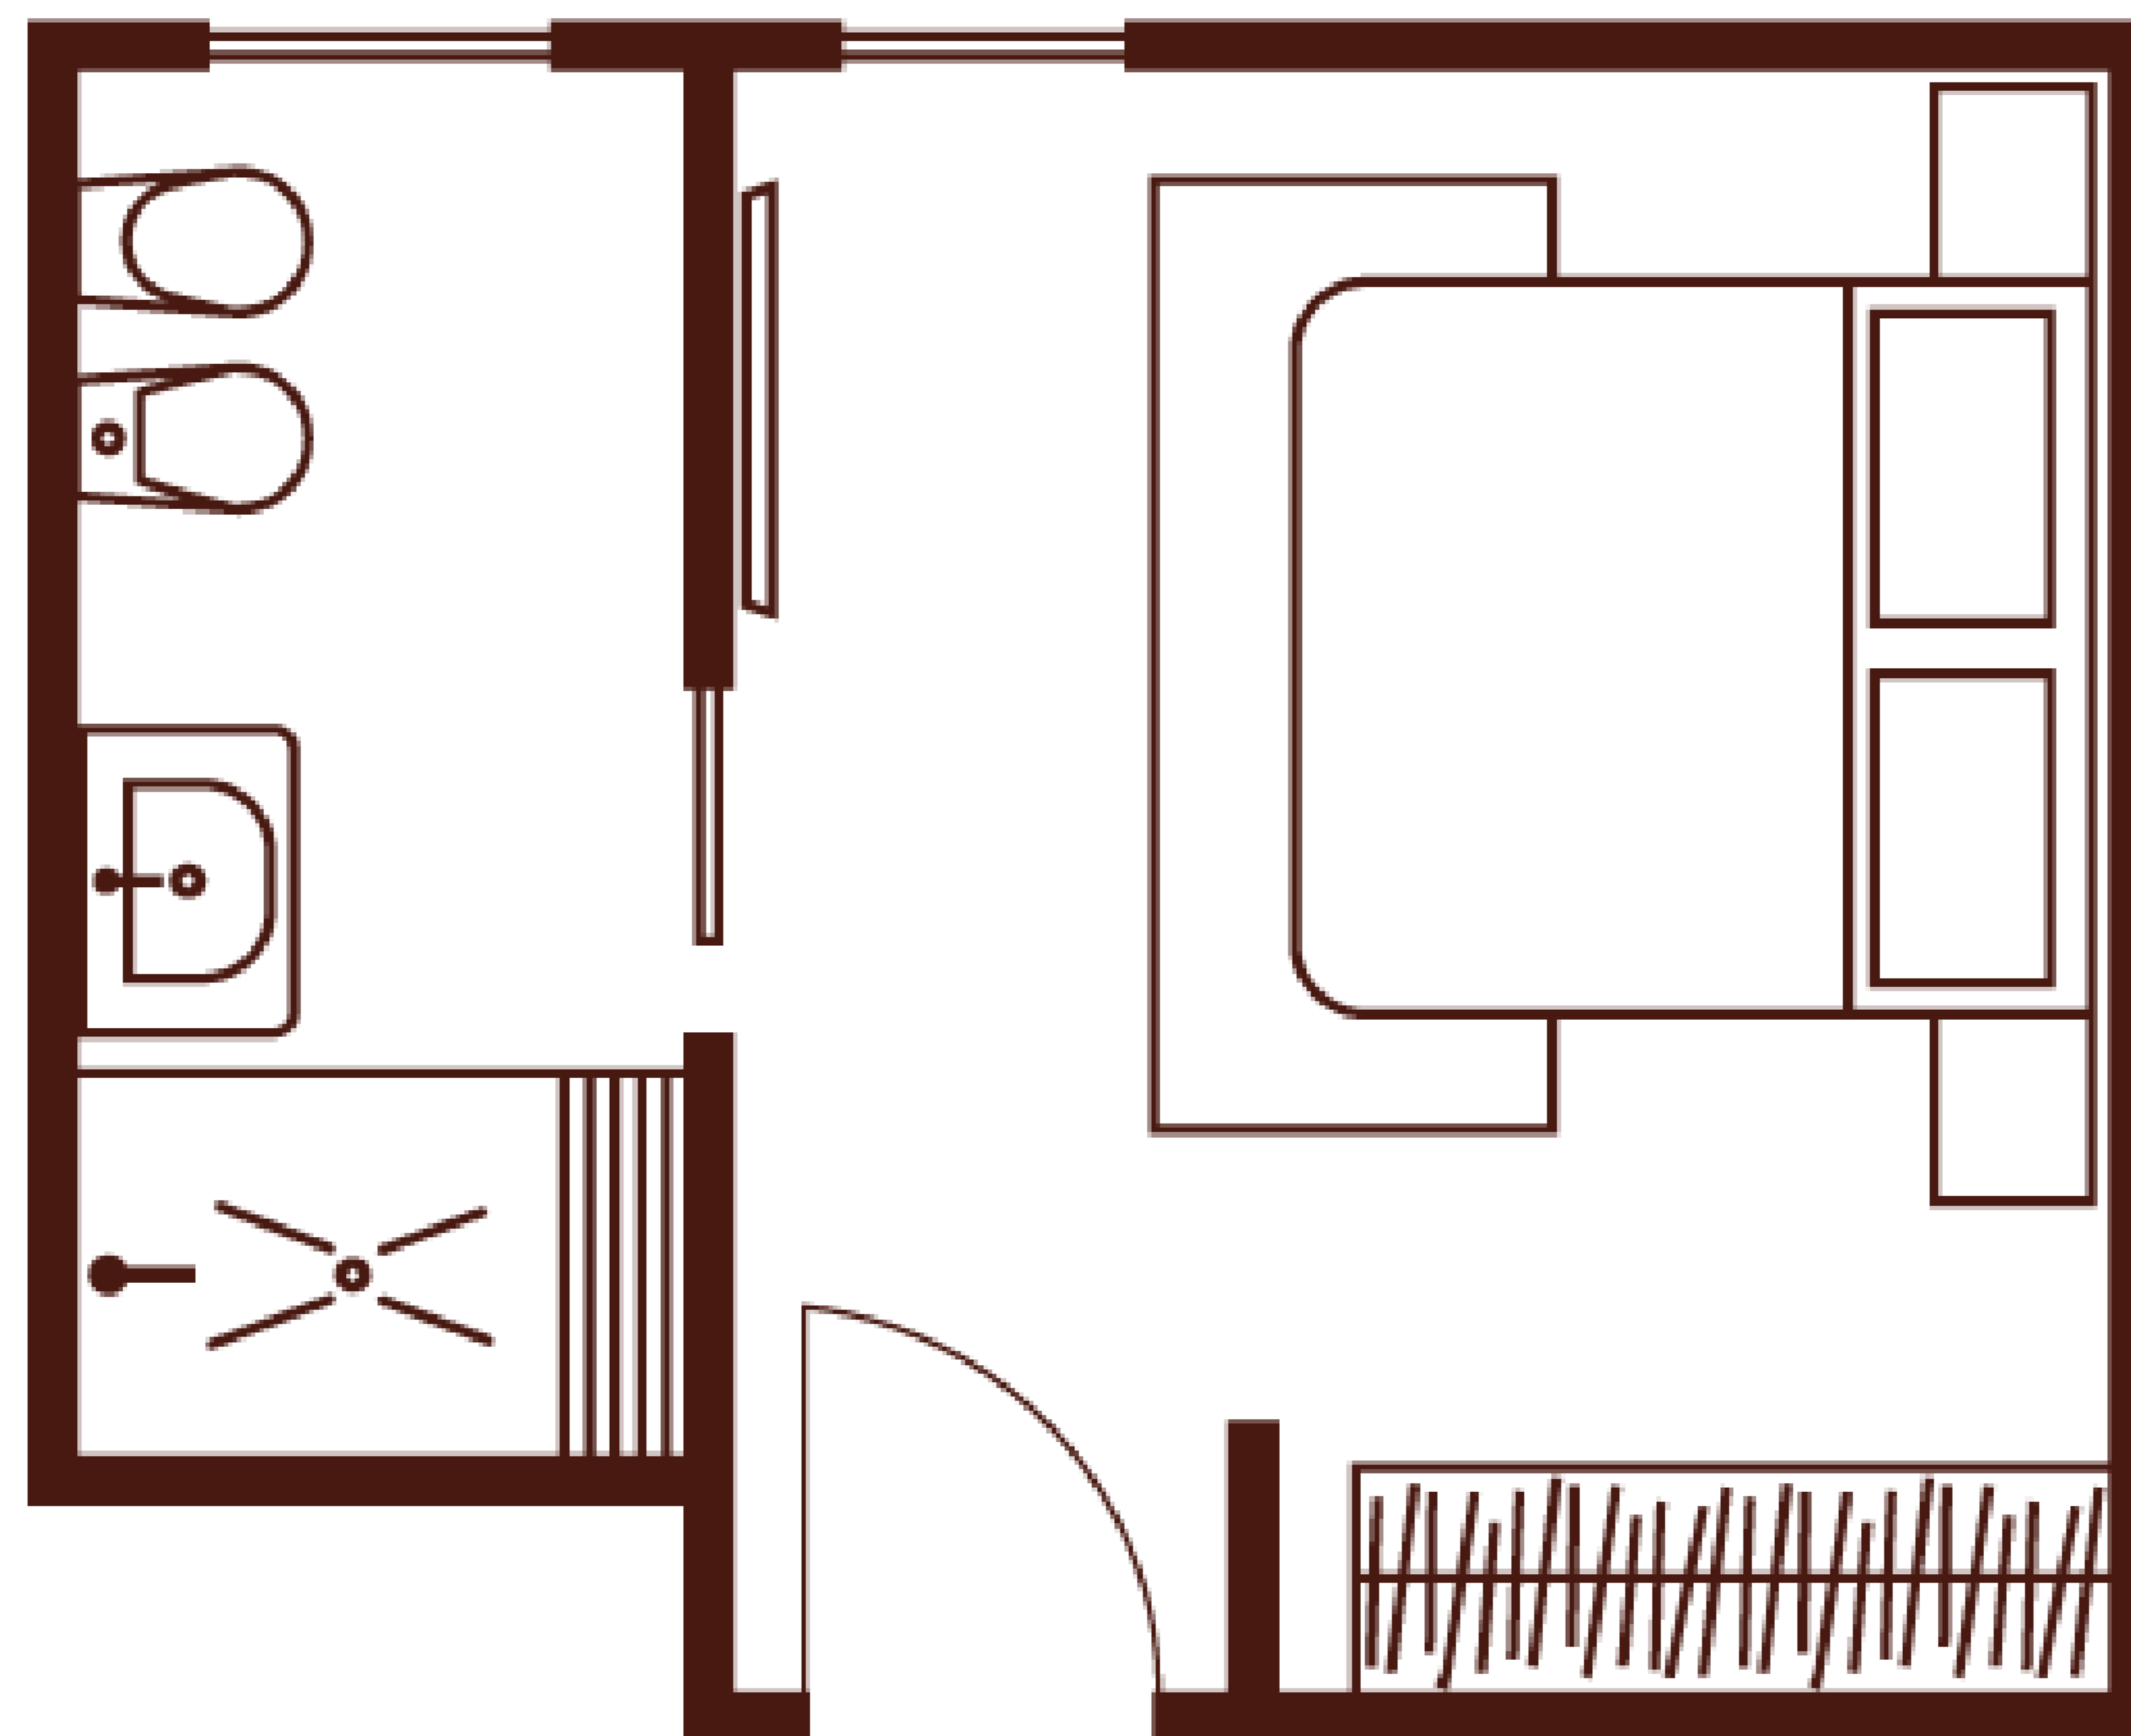

MAIN VILLA - FIRST FLOOR

MONTALCINO

37 m2

MONTALCINO (MEZZANINE)

28 m2

MAIN VILLA - FIRST FLOOR

PIENZA

30 m2

MAIN VILLA - GROUND FLOOR

SANTA FIORA

34 m2

ARCIDOSO

28 m2

MAIN VILLA - GROUND FLOOR

AMIATA

21 m2

GUEST HOUSE

SIENA

48 m²

SATURNIA

30 m²