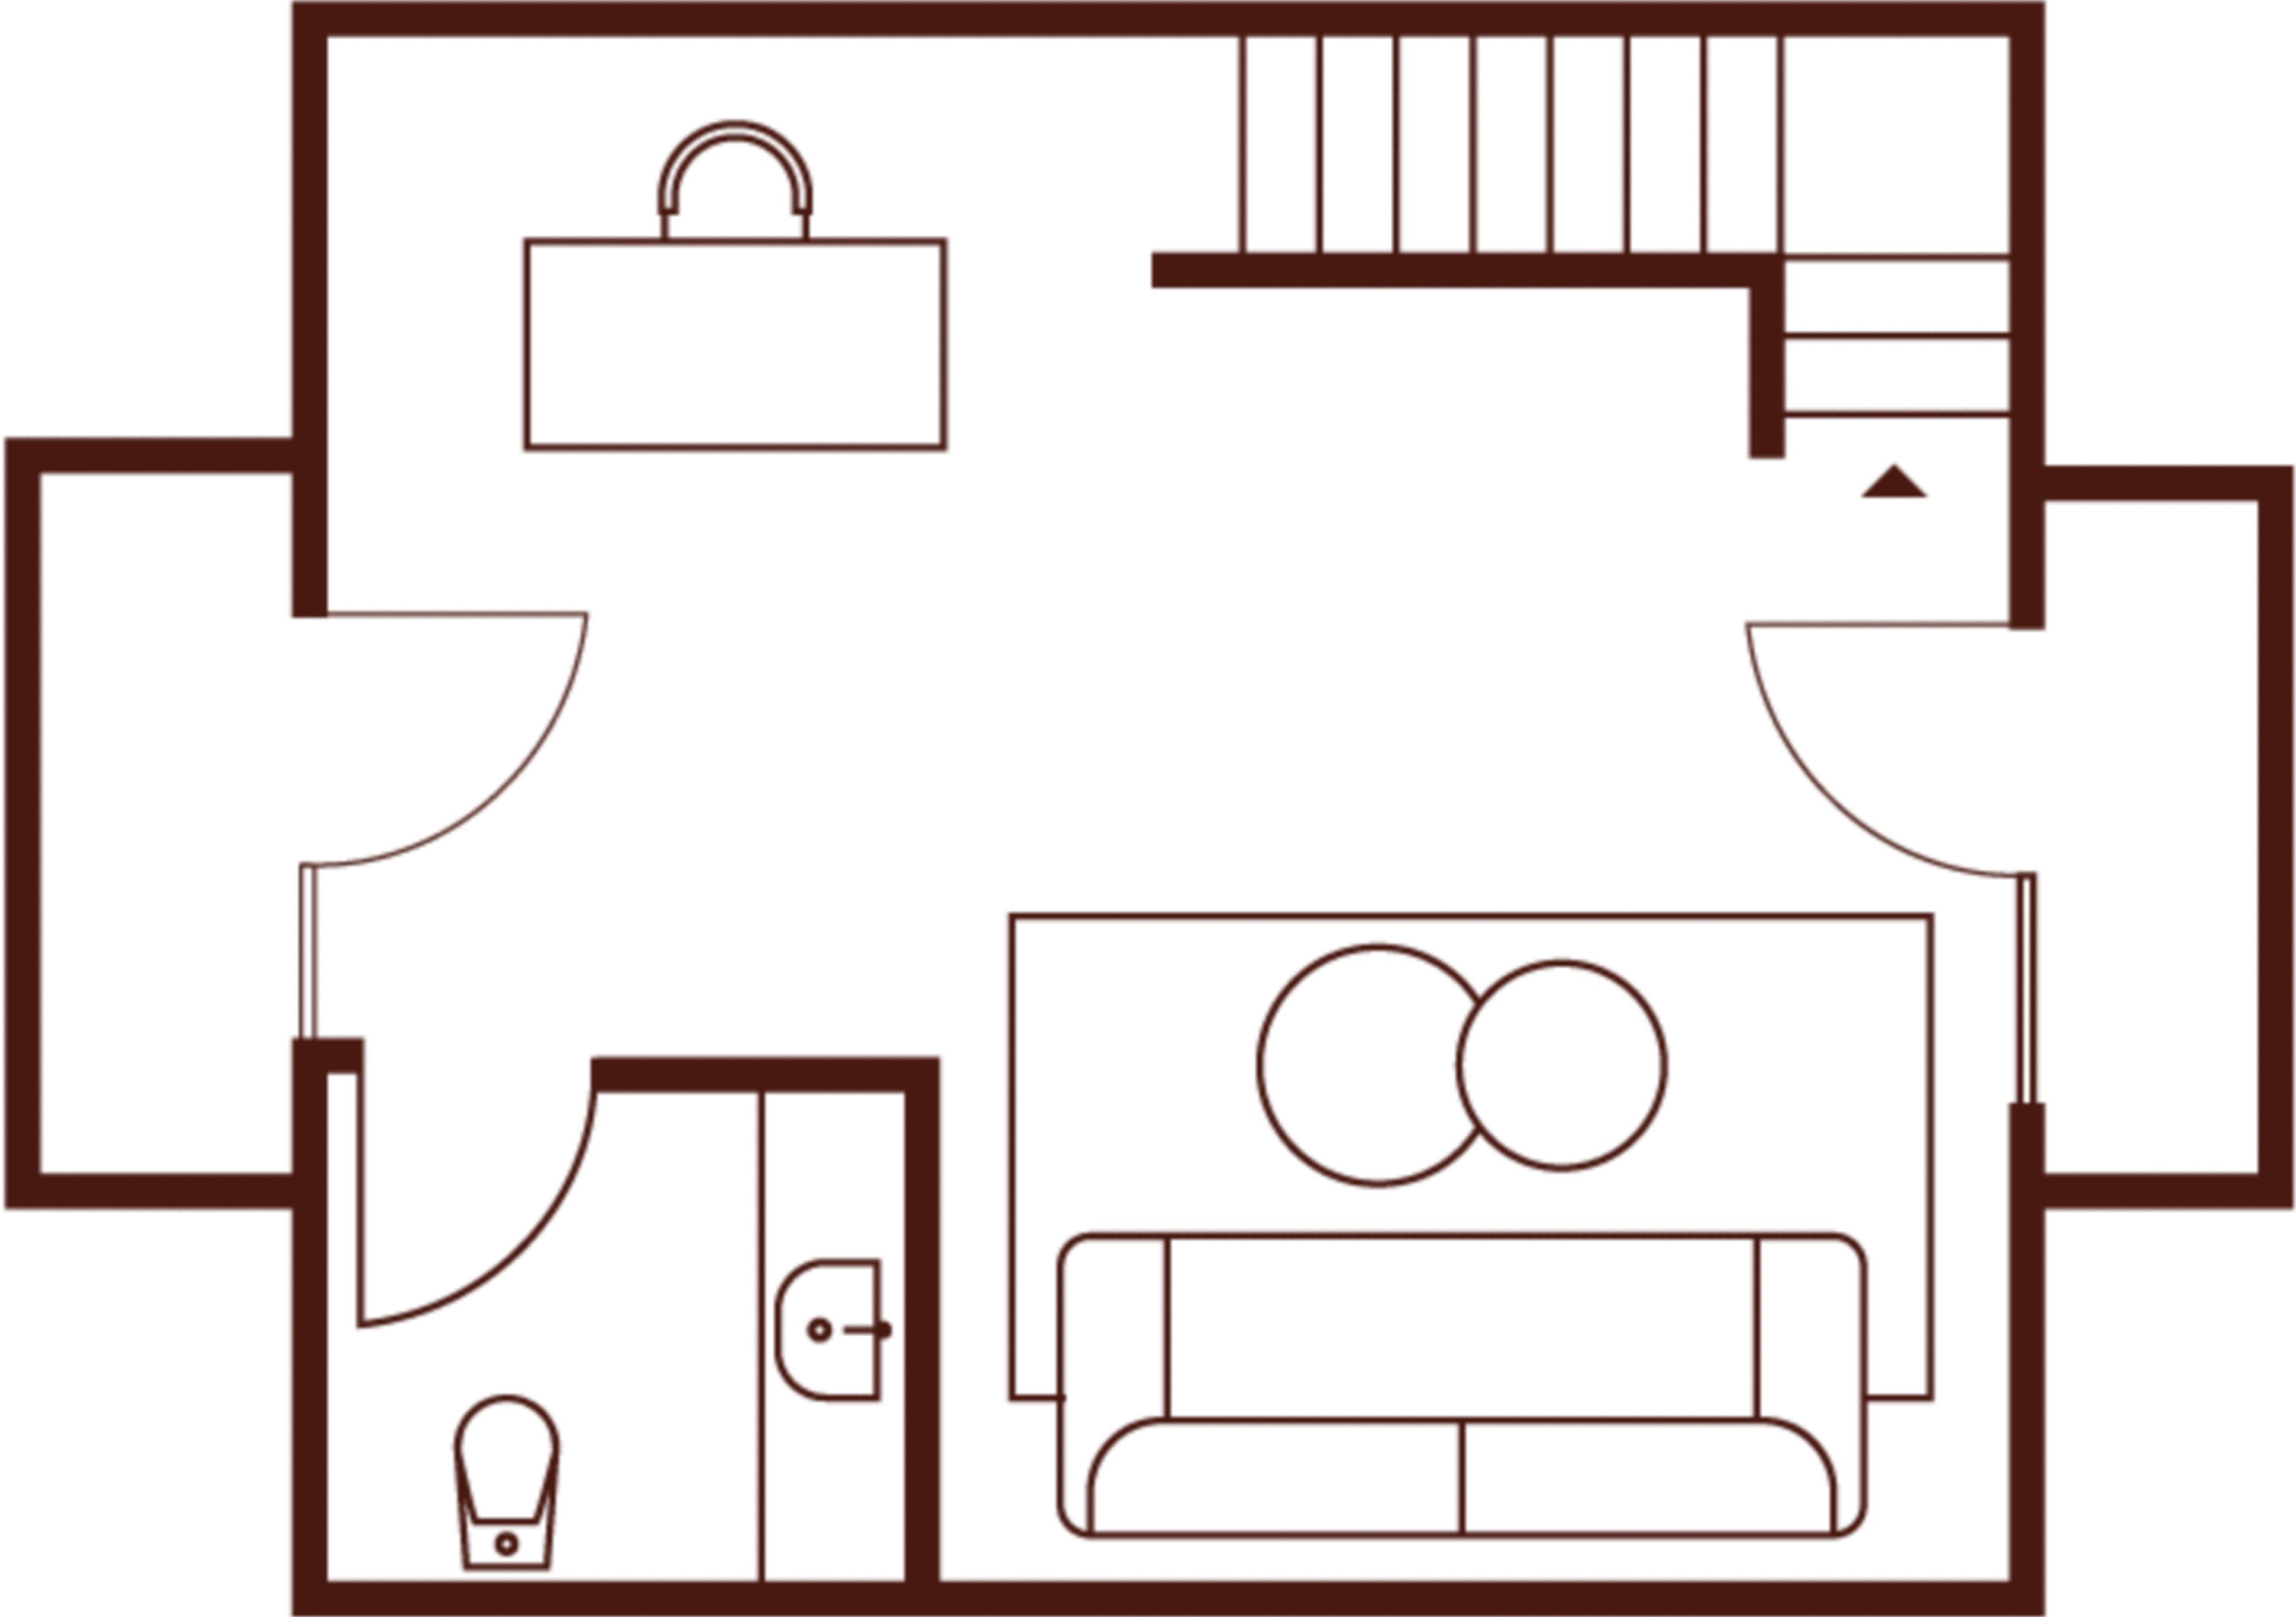

MAIN VILLA - FIRST FLOOR

MONTALCINO

37 m2

MONTALCINO (MEZZANINE)

28 m2

MAIN VILLA - FIRST FLOOR

PIENZA

30 m2

MAIN VILLA - GROUND FLOOR

SANTA FIORA

34 m2

ARCIDOSO

28 m2

MAIN VILLA - GROUND FLOOR

AMIATA

21 m2

GUEST HOUSE

SIENA

48 m²

SATURNIA

30 m²