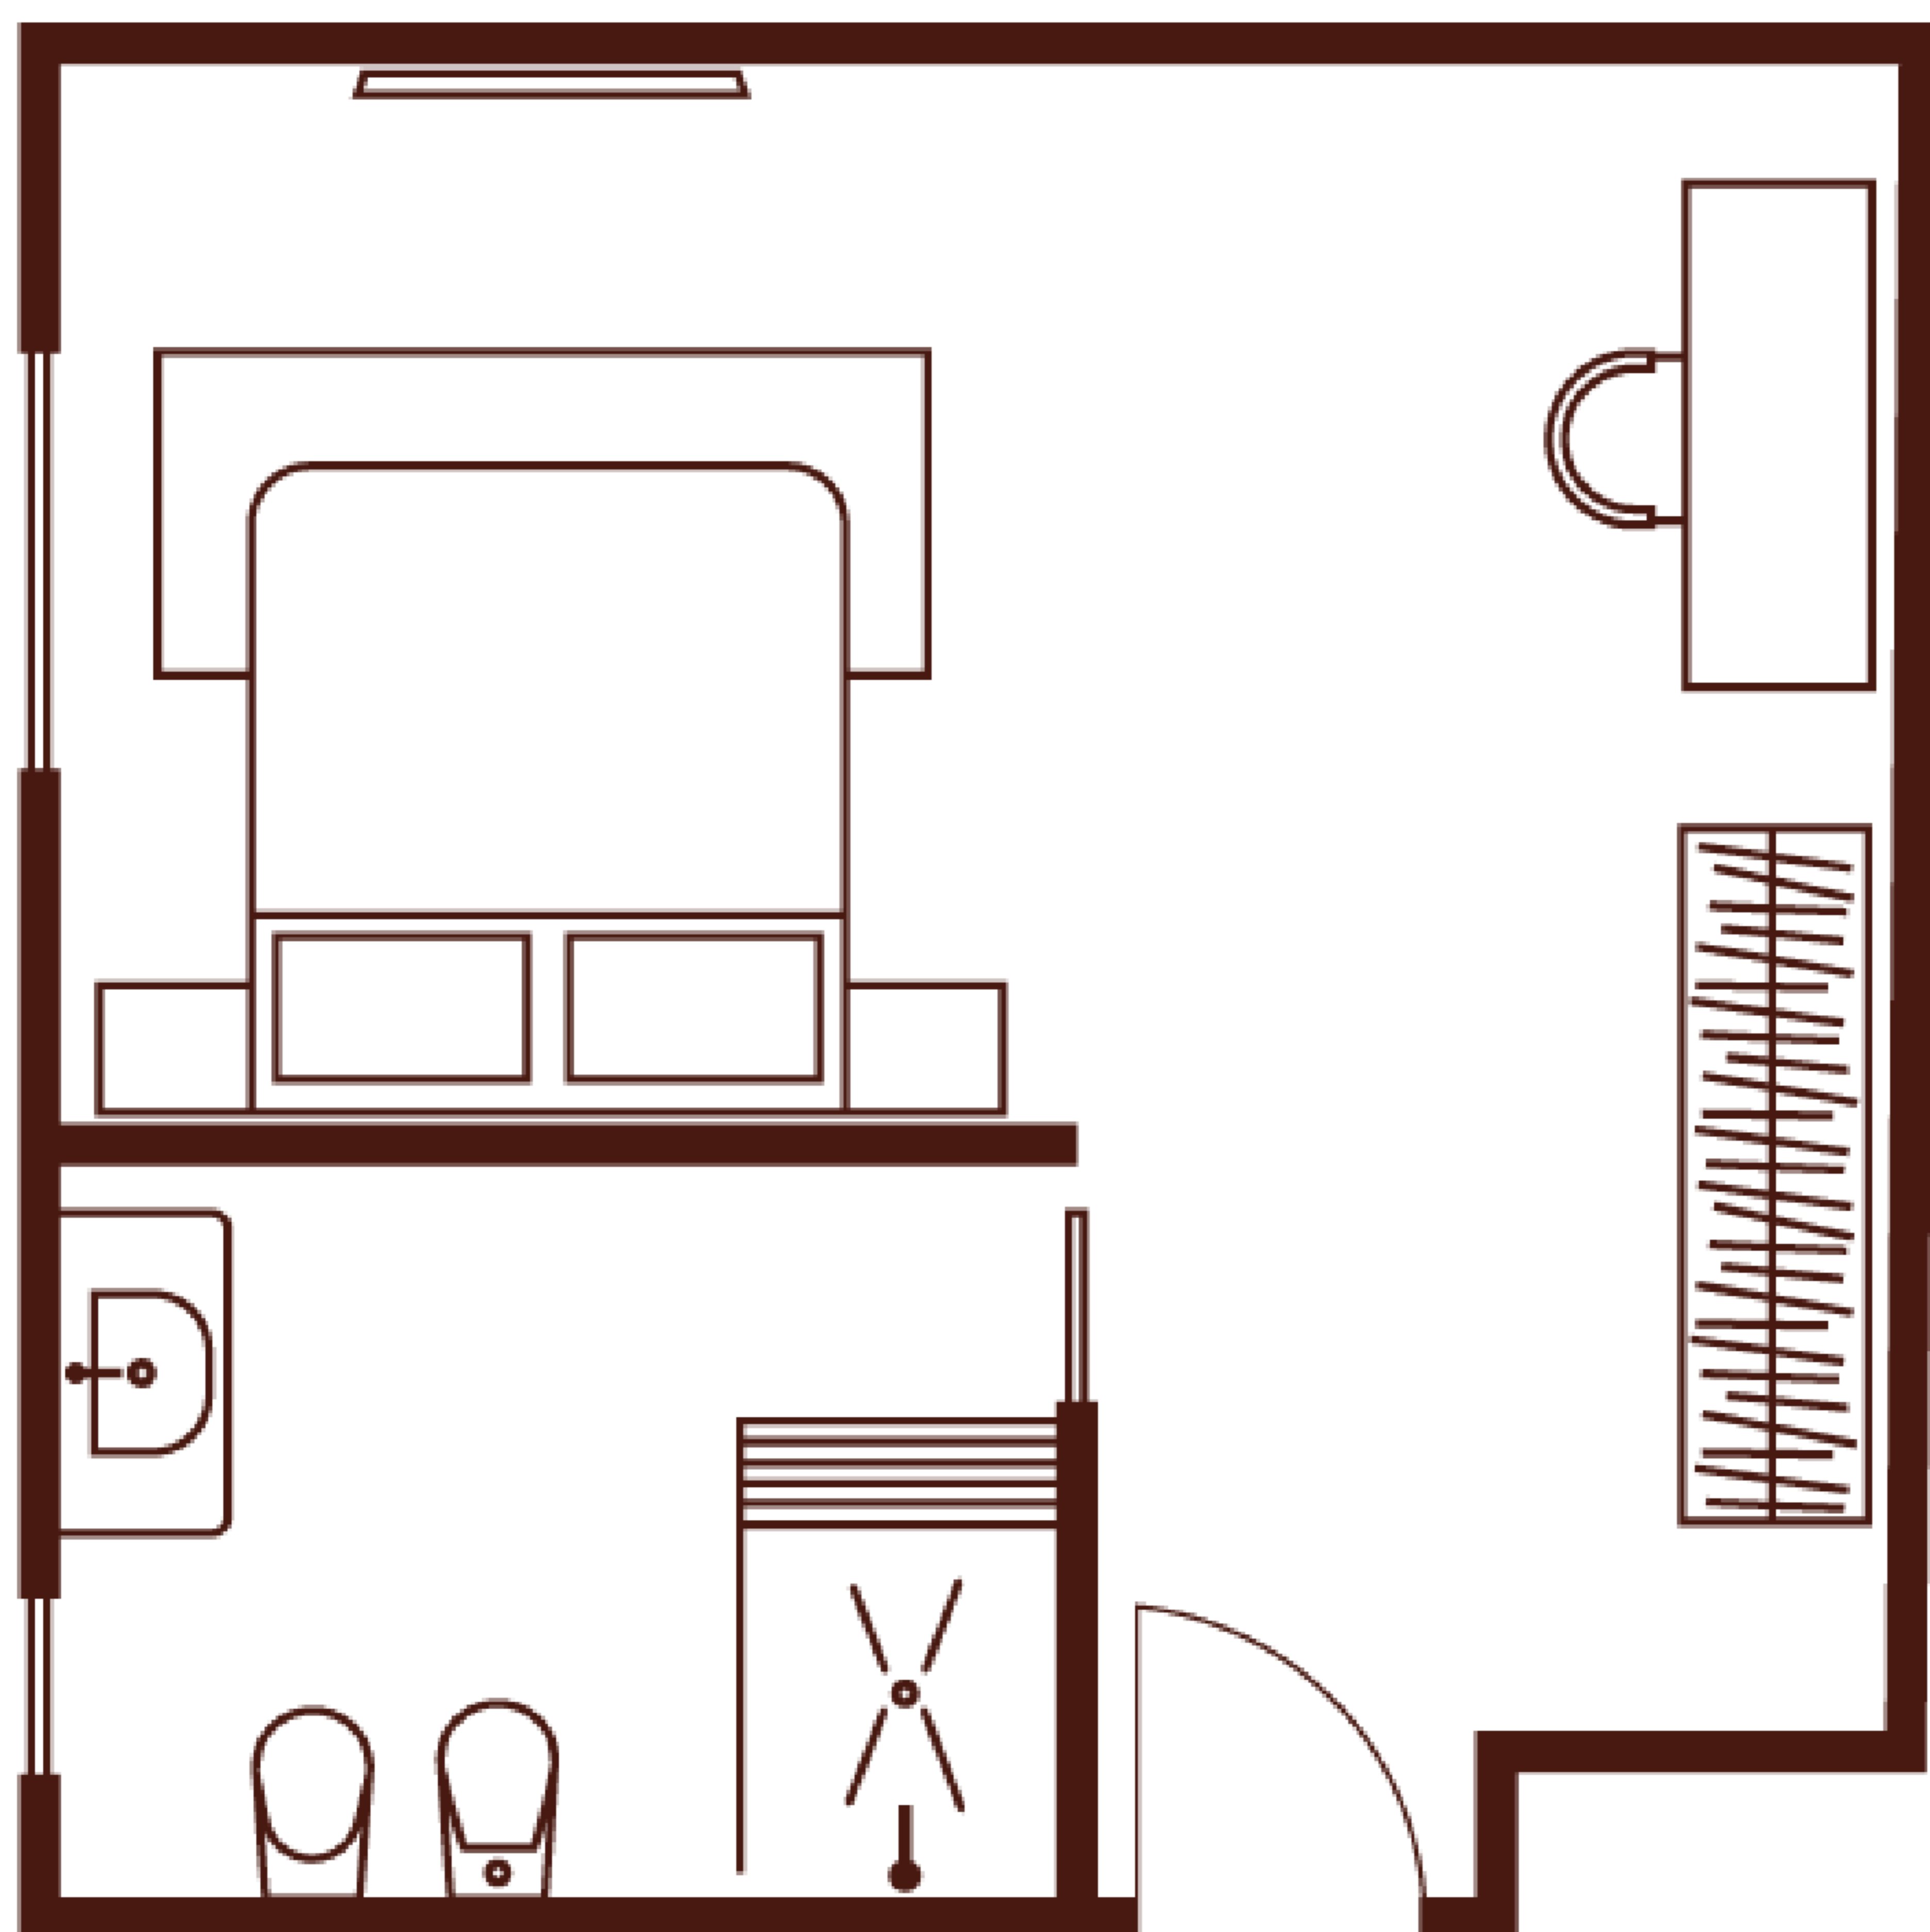

MAIN VILLA - FIRST FLOOR

MONTALCINO

37 m2

MONTALCINO (MEZZANINE)

28 m2

MAIN VILLA - FIRST FLOOR

PIENZA

30 m2

MAIN VILLA - GROUND FLOOR

SANTA FIORA

34 m2

ARCIDOSO

28 m2

MAIN VILLA - GROUND FLOOR

AMIATA

21 m2

GUEST HOUSE

SIENA

48 m²

SATURNIA

30 m²