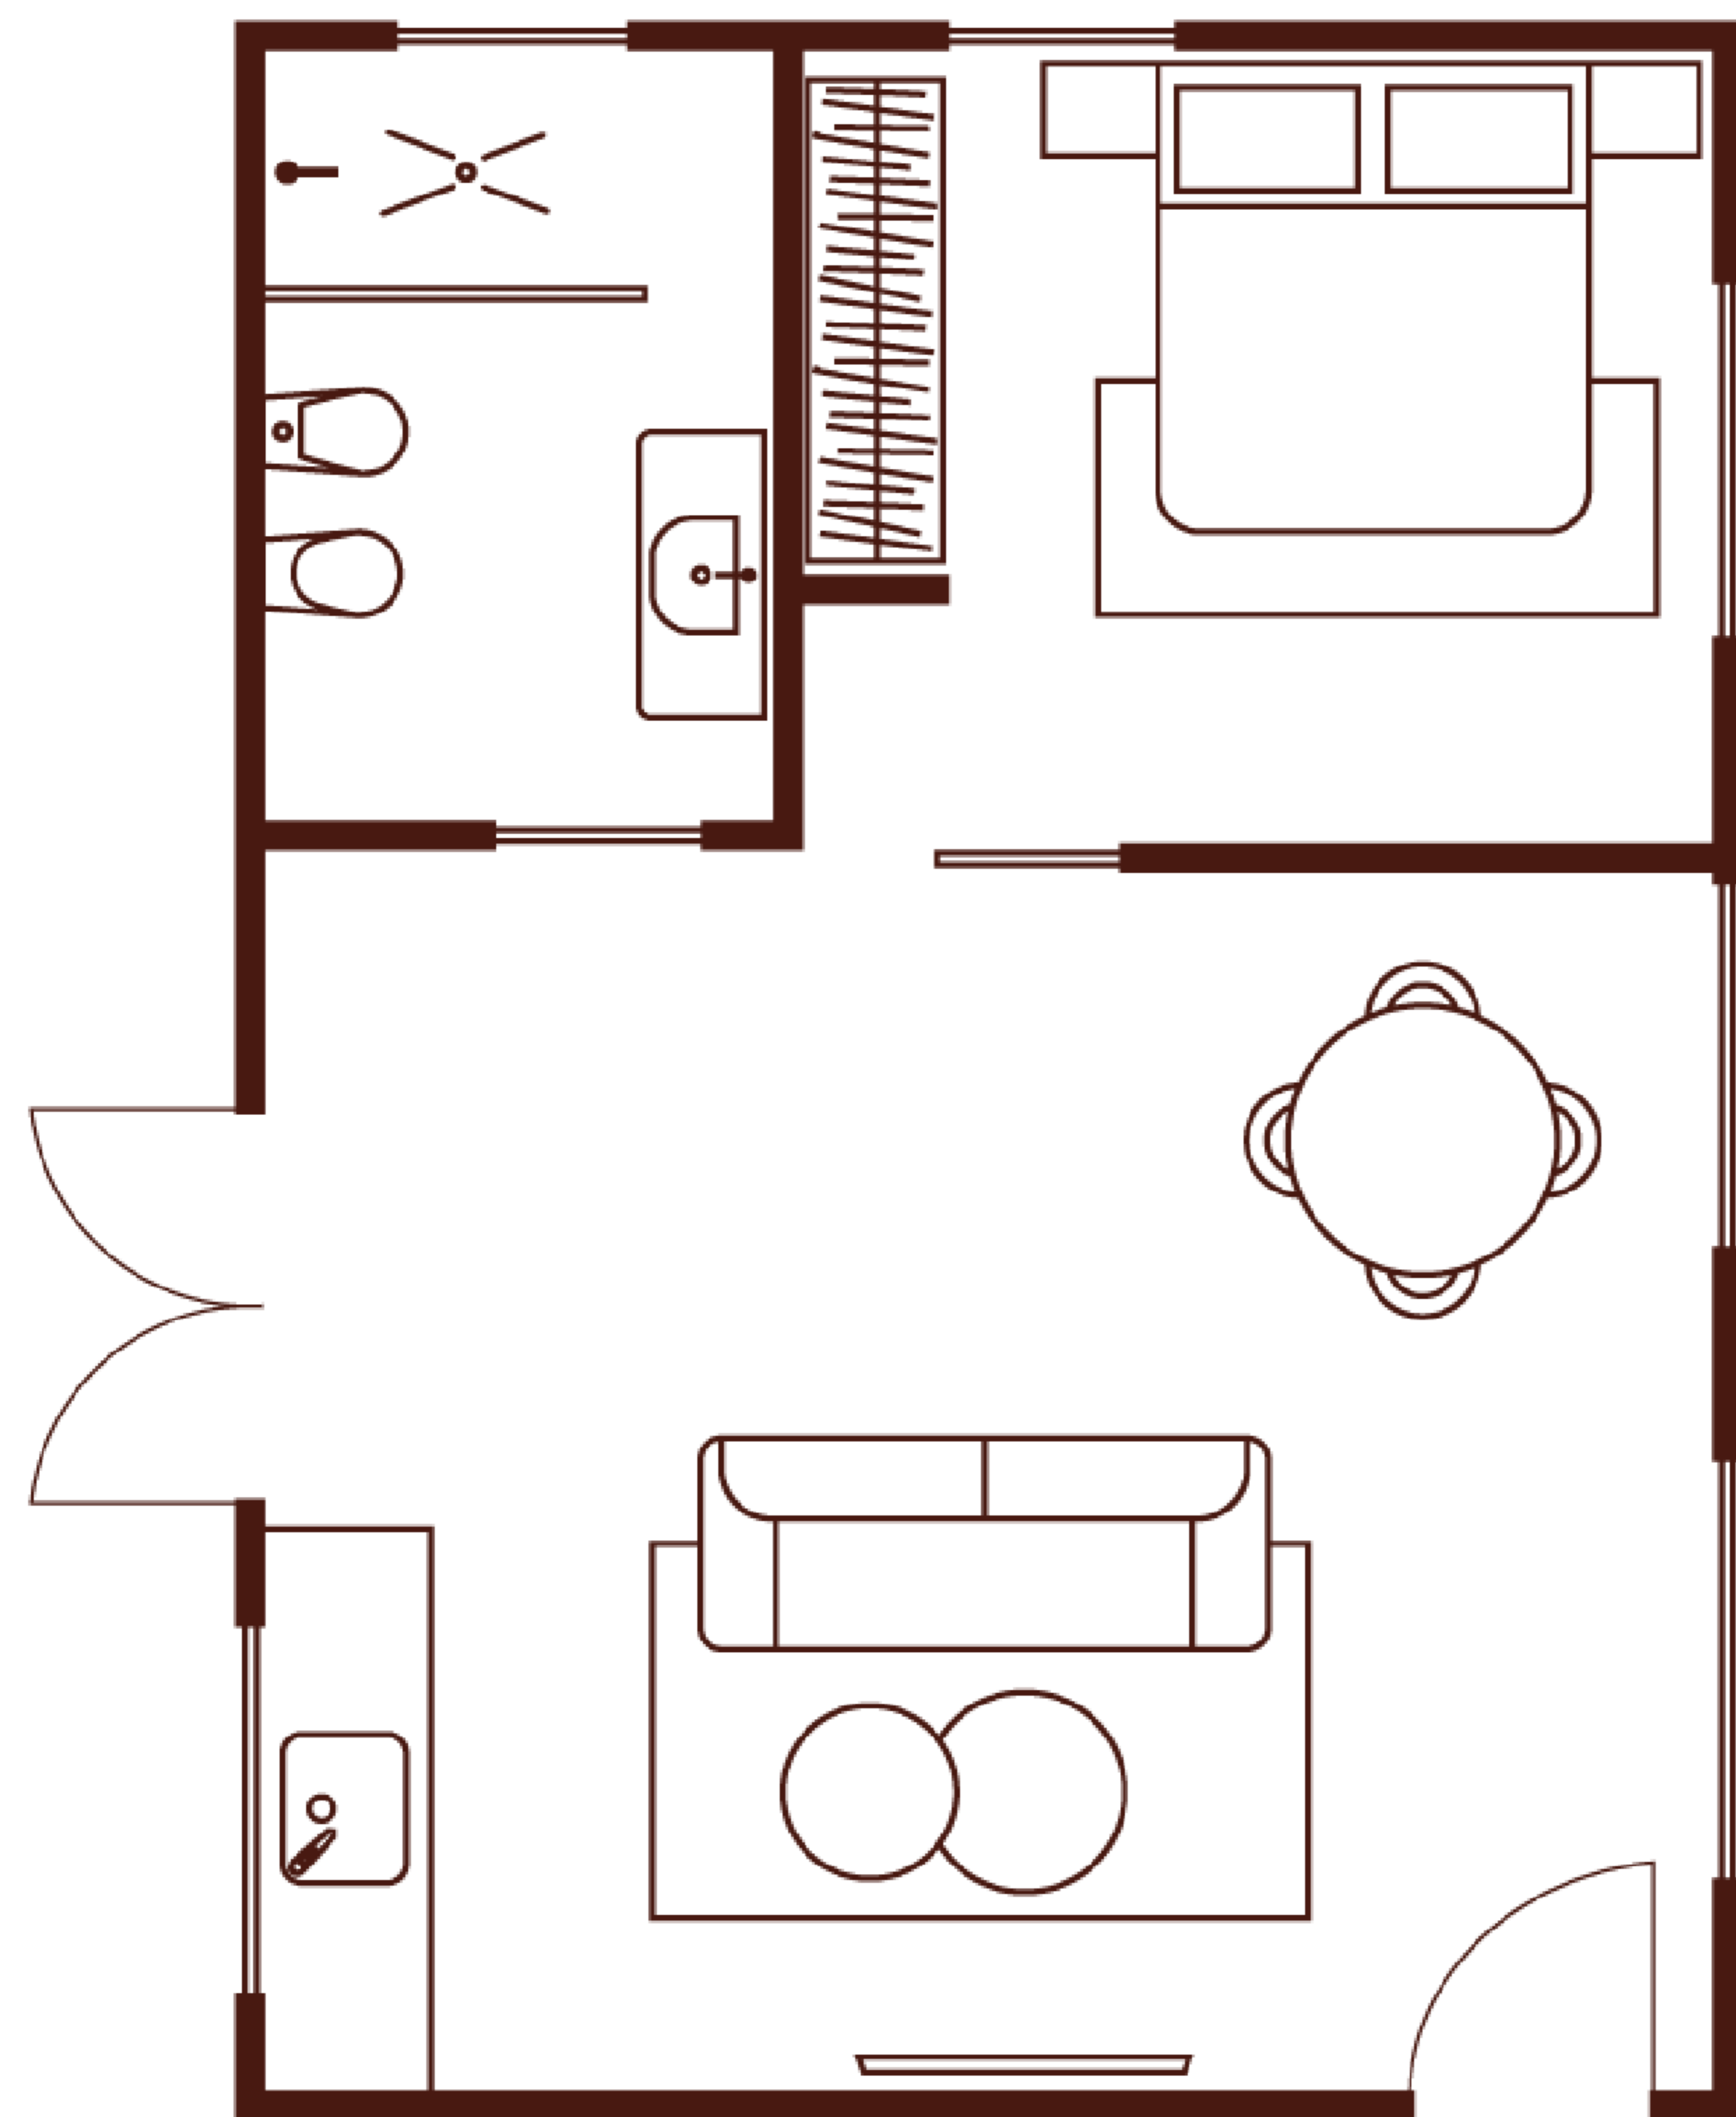

MAIN VILLA - FIRST FLOOR

MONTALCINO

37 m2

MONTALCINO (MEZZANINE)

28 m2

MAIN VILLA - FIRST FLOOR

PIENZA

30 m2

MAIN VILLA - GROUND FLOOR

SANTA FIORA

34 m2

ARCIDOSO

28 m2

MAIN VILLA - GROUND FLOOR

AMIATA

21 m2

GUEST HOUSE

SIENA

48 m²

SATURNIA

30 m²