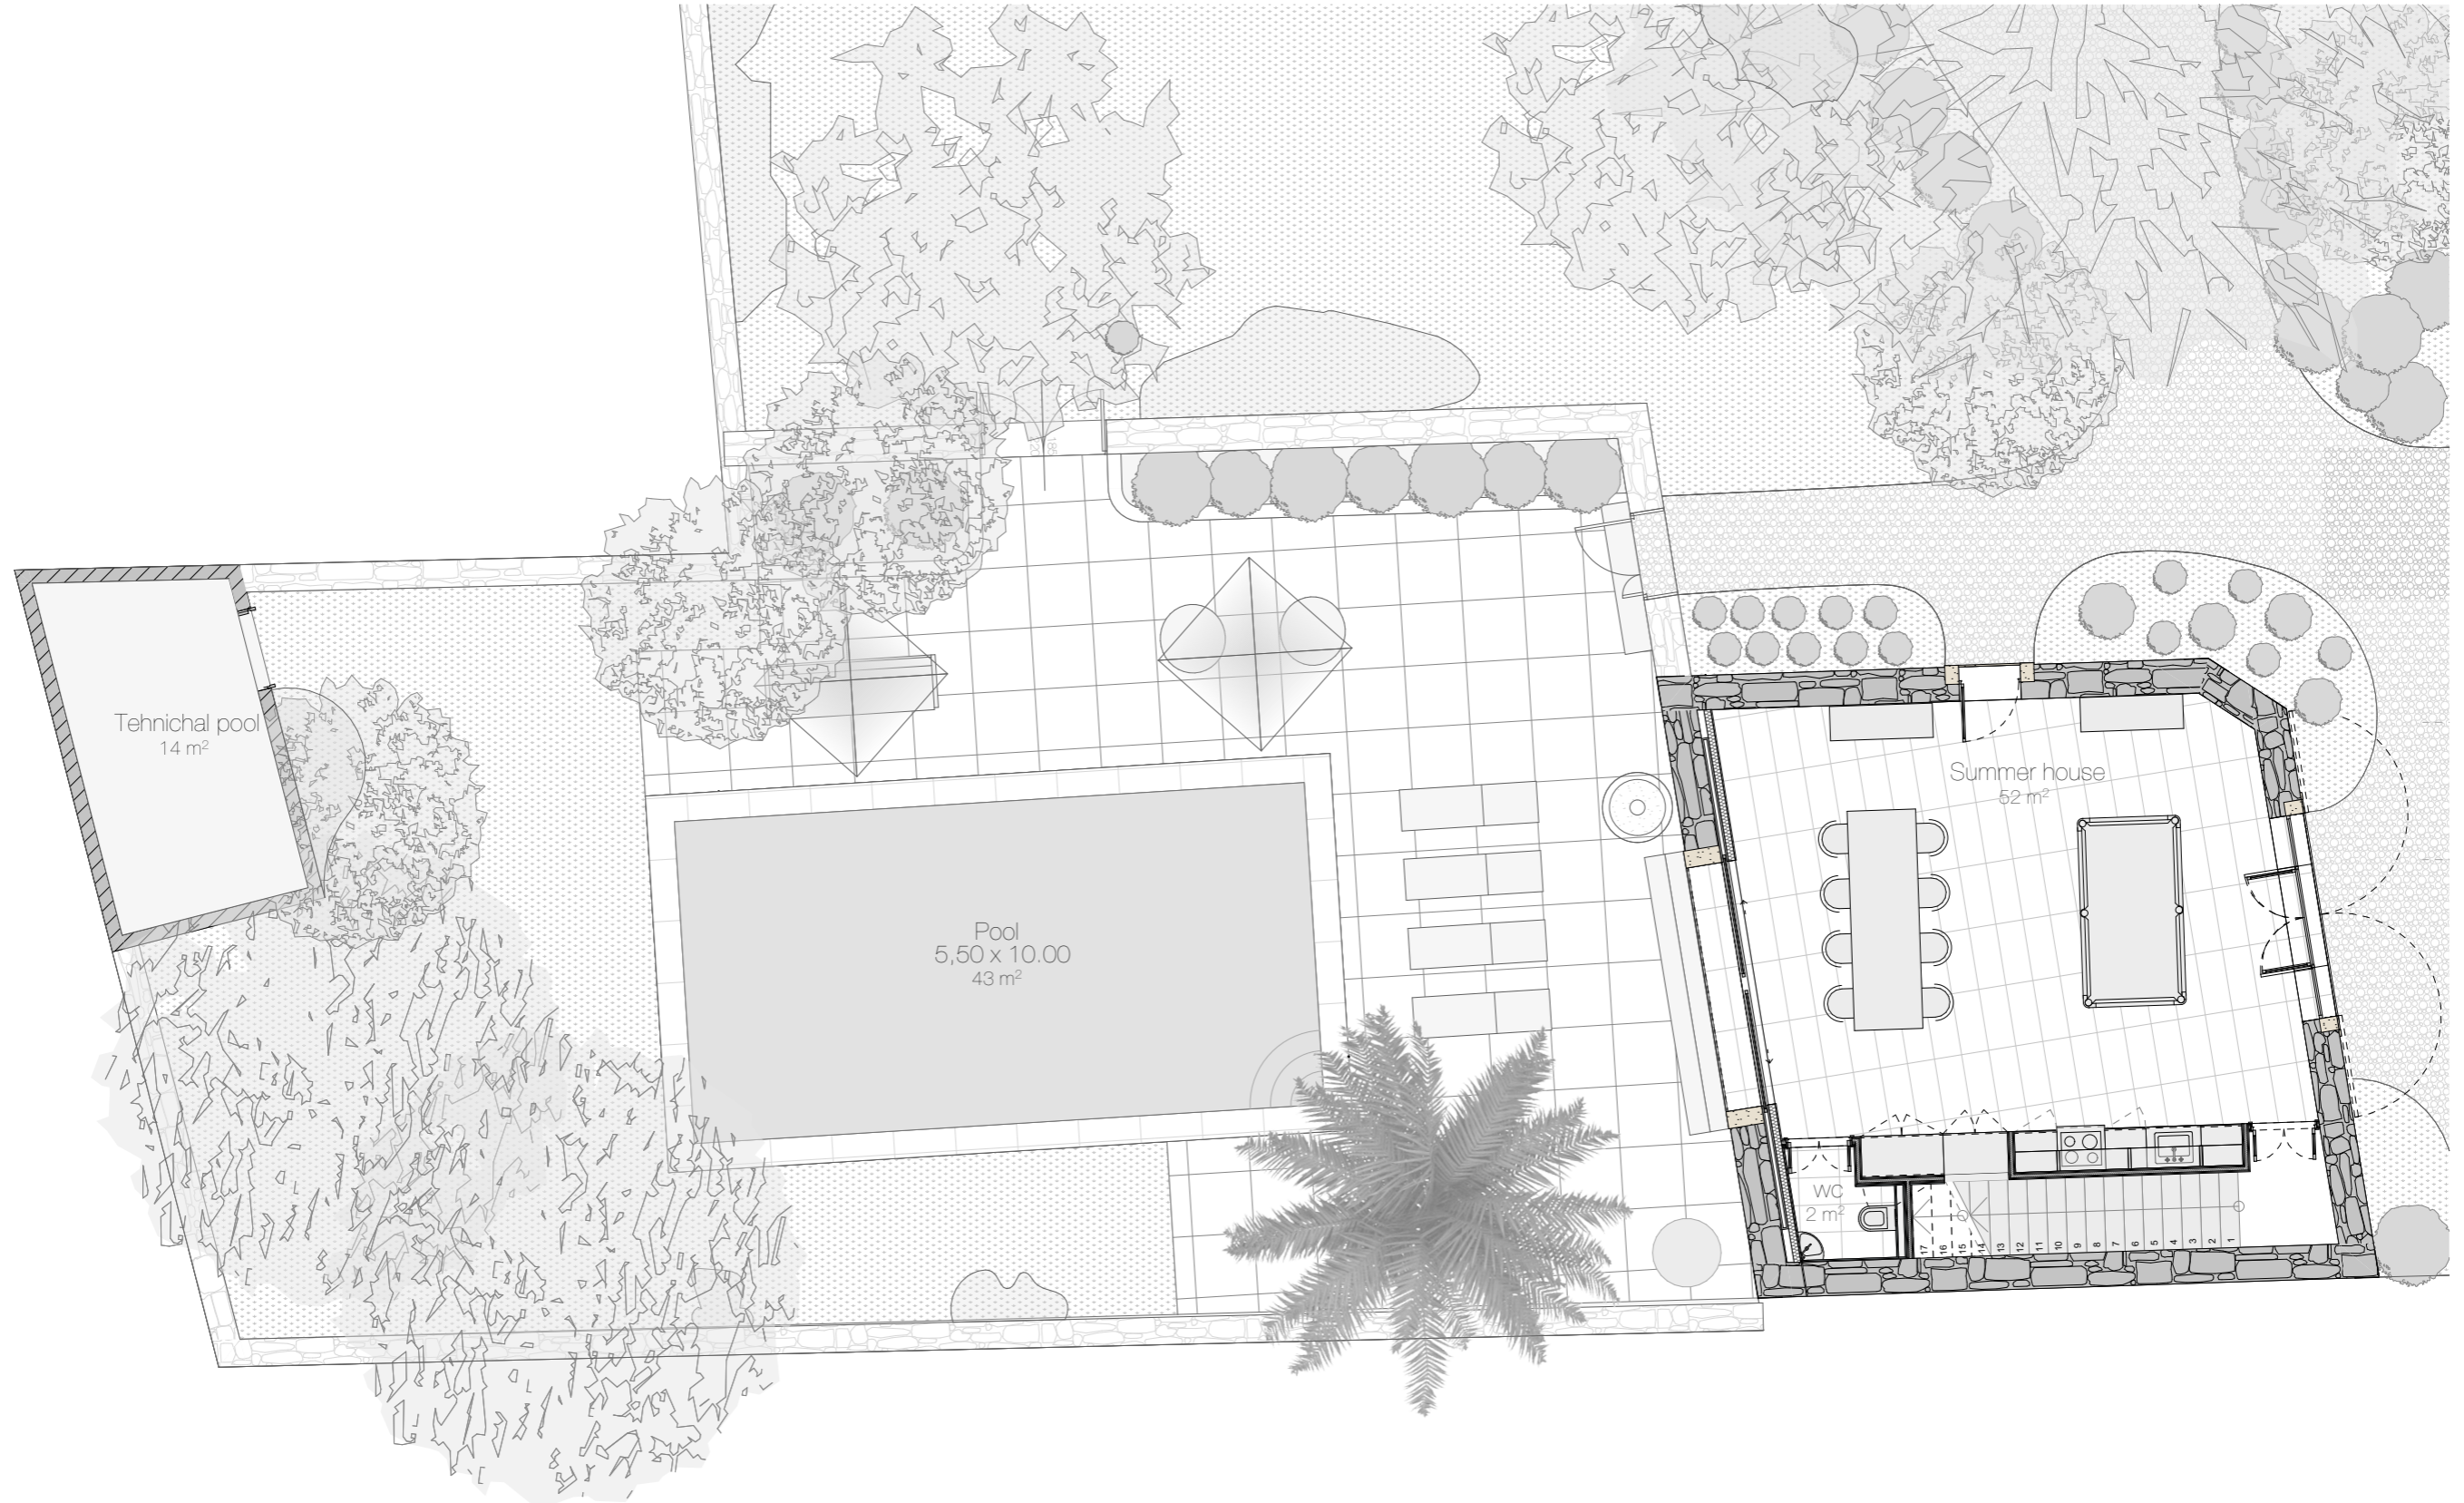

MAS RESPELIDO -
MOURIES

Surfaces ground floor: Main house - 238 m²
Summer house - 60 m²

first floor: Main house - 113 m²
Summer house - 60 m²

total: Main house - 351 m²
Summer house - 120 m²
471 m²

MAS RESPELIDO - MOURIES

Surfaves ground floor: Main house - 238 m²
Summer house - 60 m²

Surfaves first floor: Main house - 113 m²
Summer house - 60 m²

Surfaves total: Main house - 351 m²
Summer house - 120 m²
471 m²
Garden - 203 m²

MAS RESPELIDO -
MOURIES

Surfaves ground floor: Main house - 238 m²
Summer house - 60 m²

Surfaves first floor: Main house - 113 m²
Summer house - 60 m²

Surfaves total: Main house - 351 m²
Summer house - 120 m²
471 m²
Garden - 203 m²