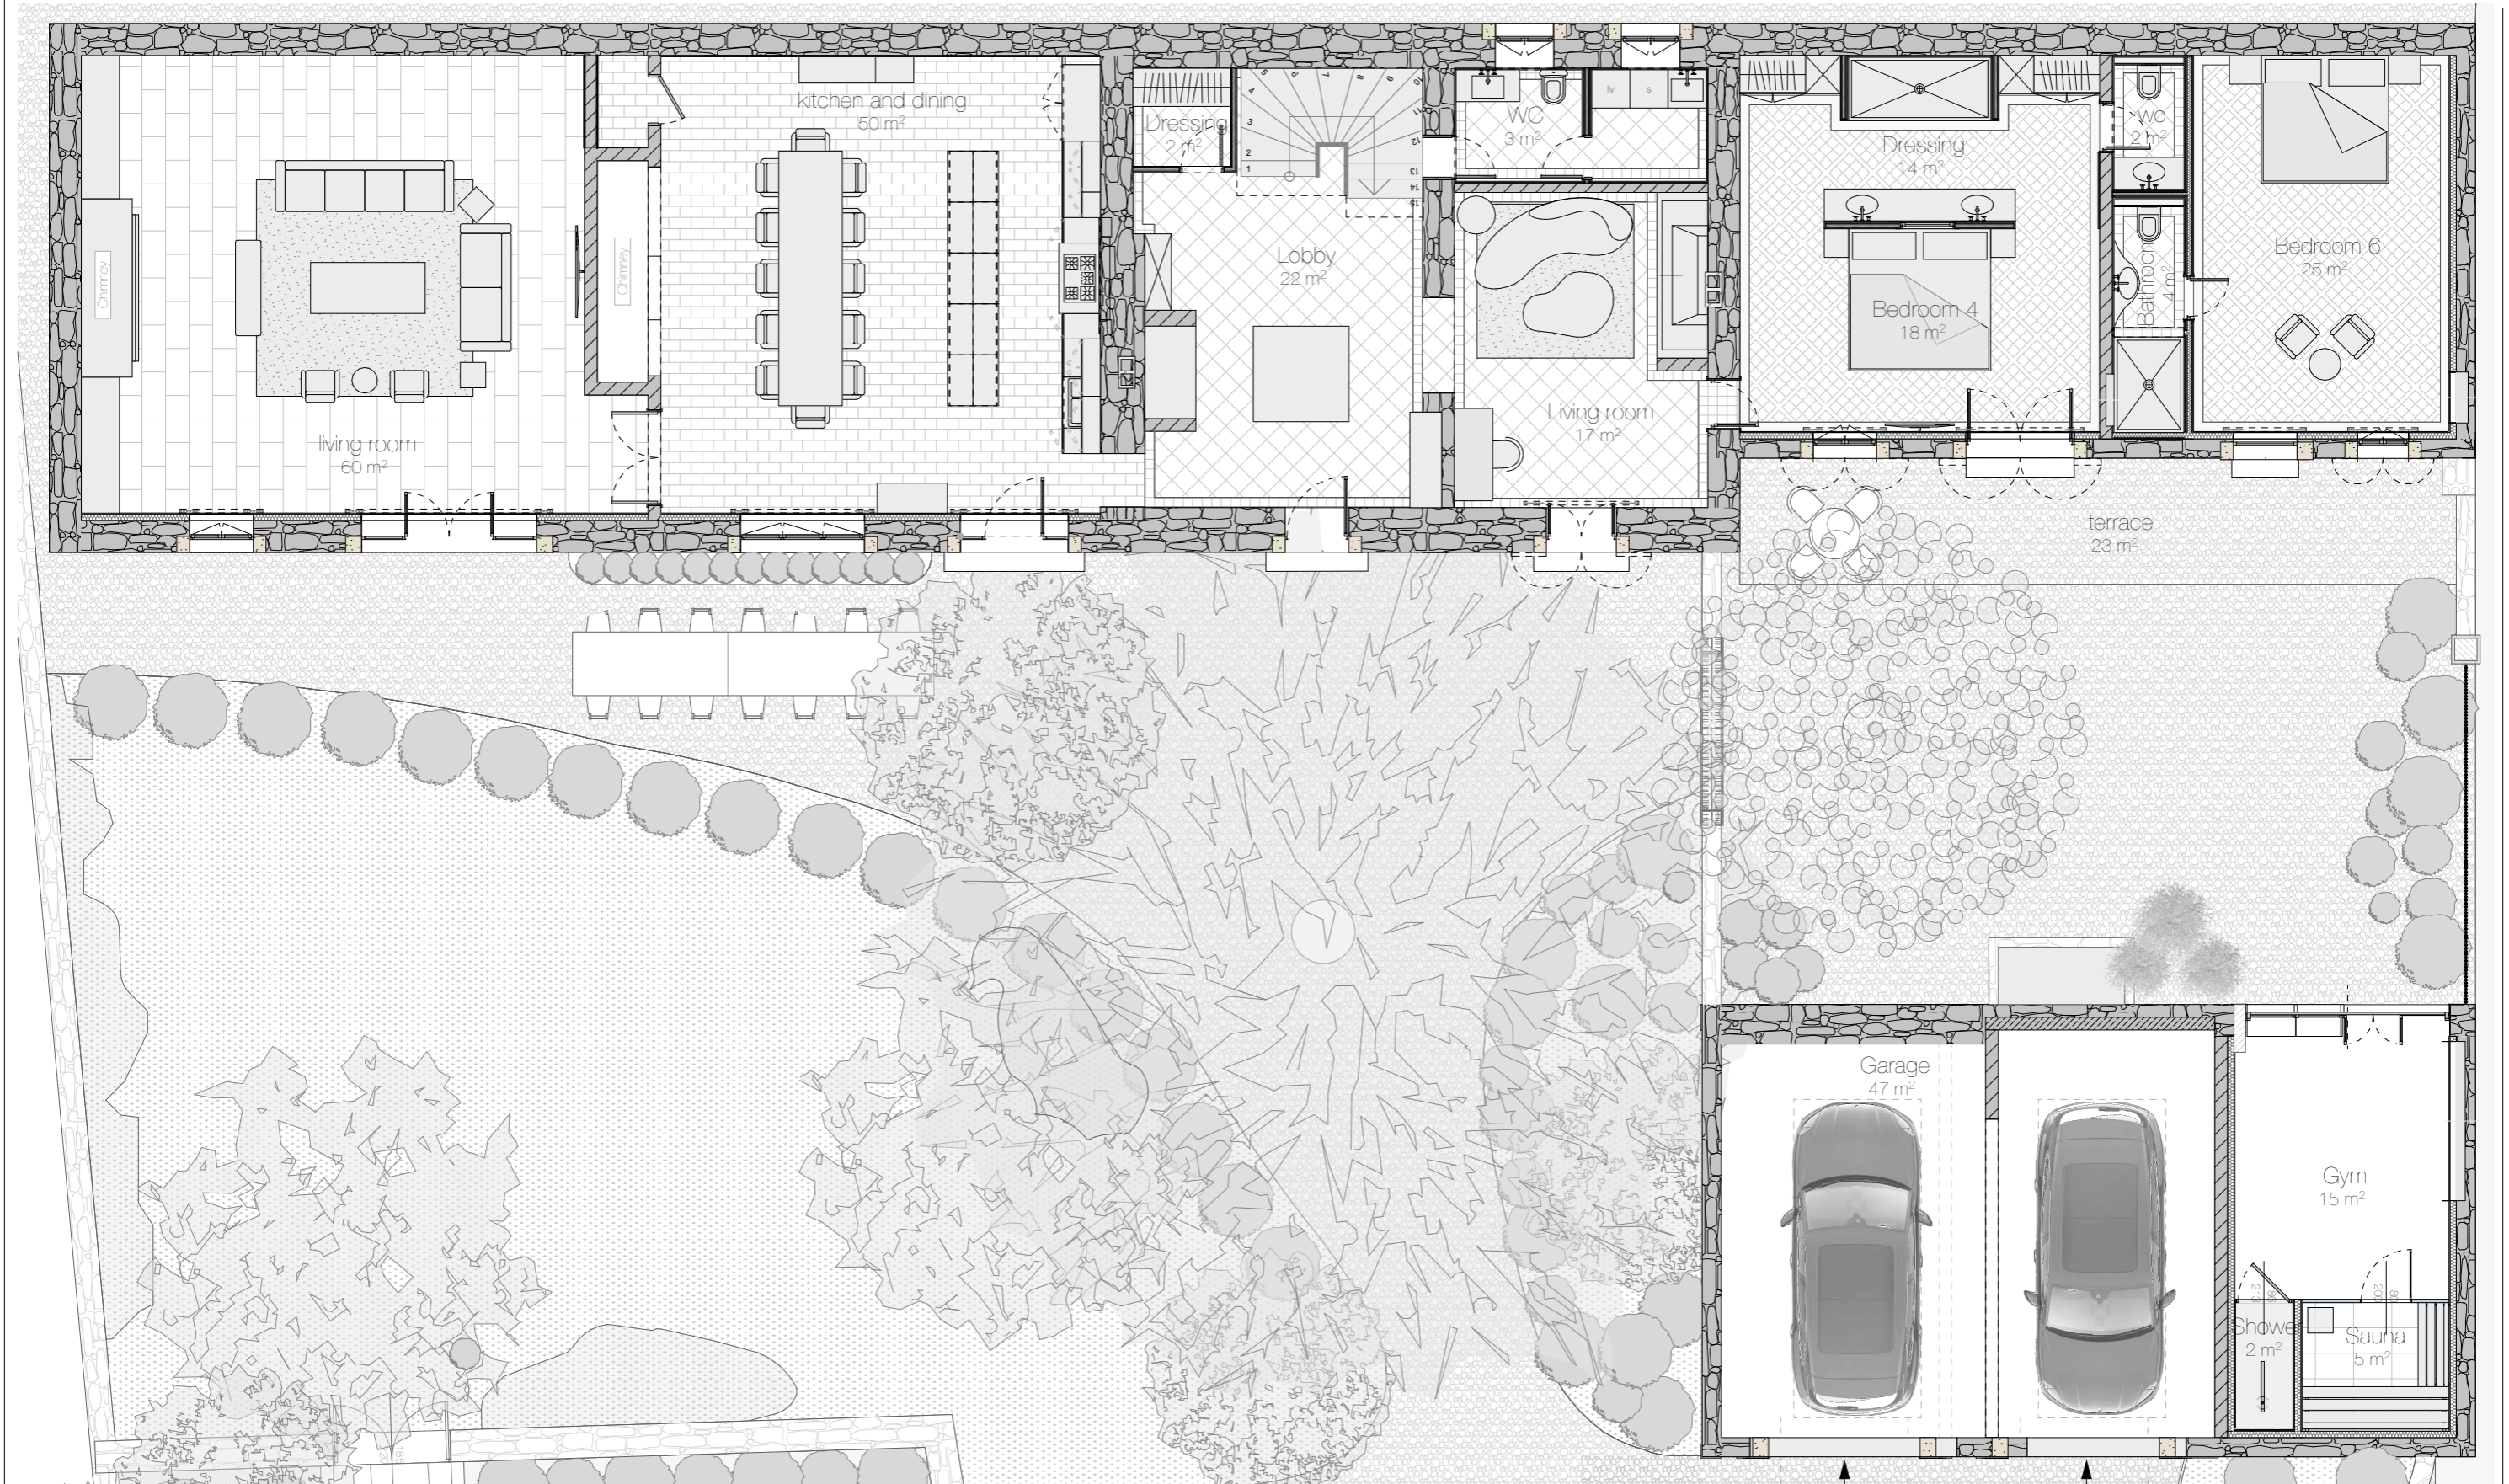

MAS RESPELIDO -
MOURIES

Surfaces ground floor: Main house - 238 m²
Summer house - 60 m²

first floor: Main house - 113 m²
Summer house - 60 m²

total: Main house - 351 m²
Summer house - 120 m²
471 m²

MAS RESPELIDO - MOURIES

Surfaves ground floor: Main house - 238 m²
Summer house - 60 m²

Surfaves first floor: Main house - 113 m²
Summer house - 60 m²

Surfaves total: Main house - 351 m²
Summer house - 120 m²
471 m²
Garden - 203 m²

MAS RESPELIDO -
MOURIES

Surfaves ground floor: Main house - 238 m²
Summer house - 60 m²

Surfaves first floor: Main house - 113 m²
Summer house - 60 m²

Surfaves total: Main house - 351 m²
Summer house - 120 m²
471 m²
Garden - 203 m²