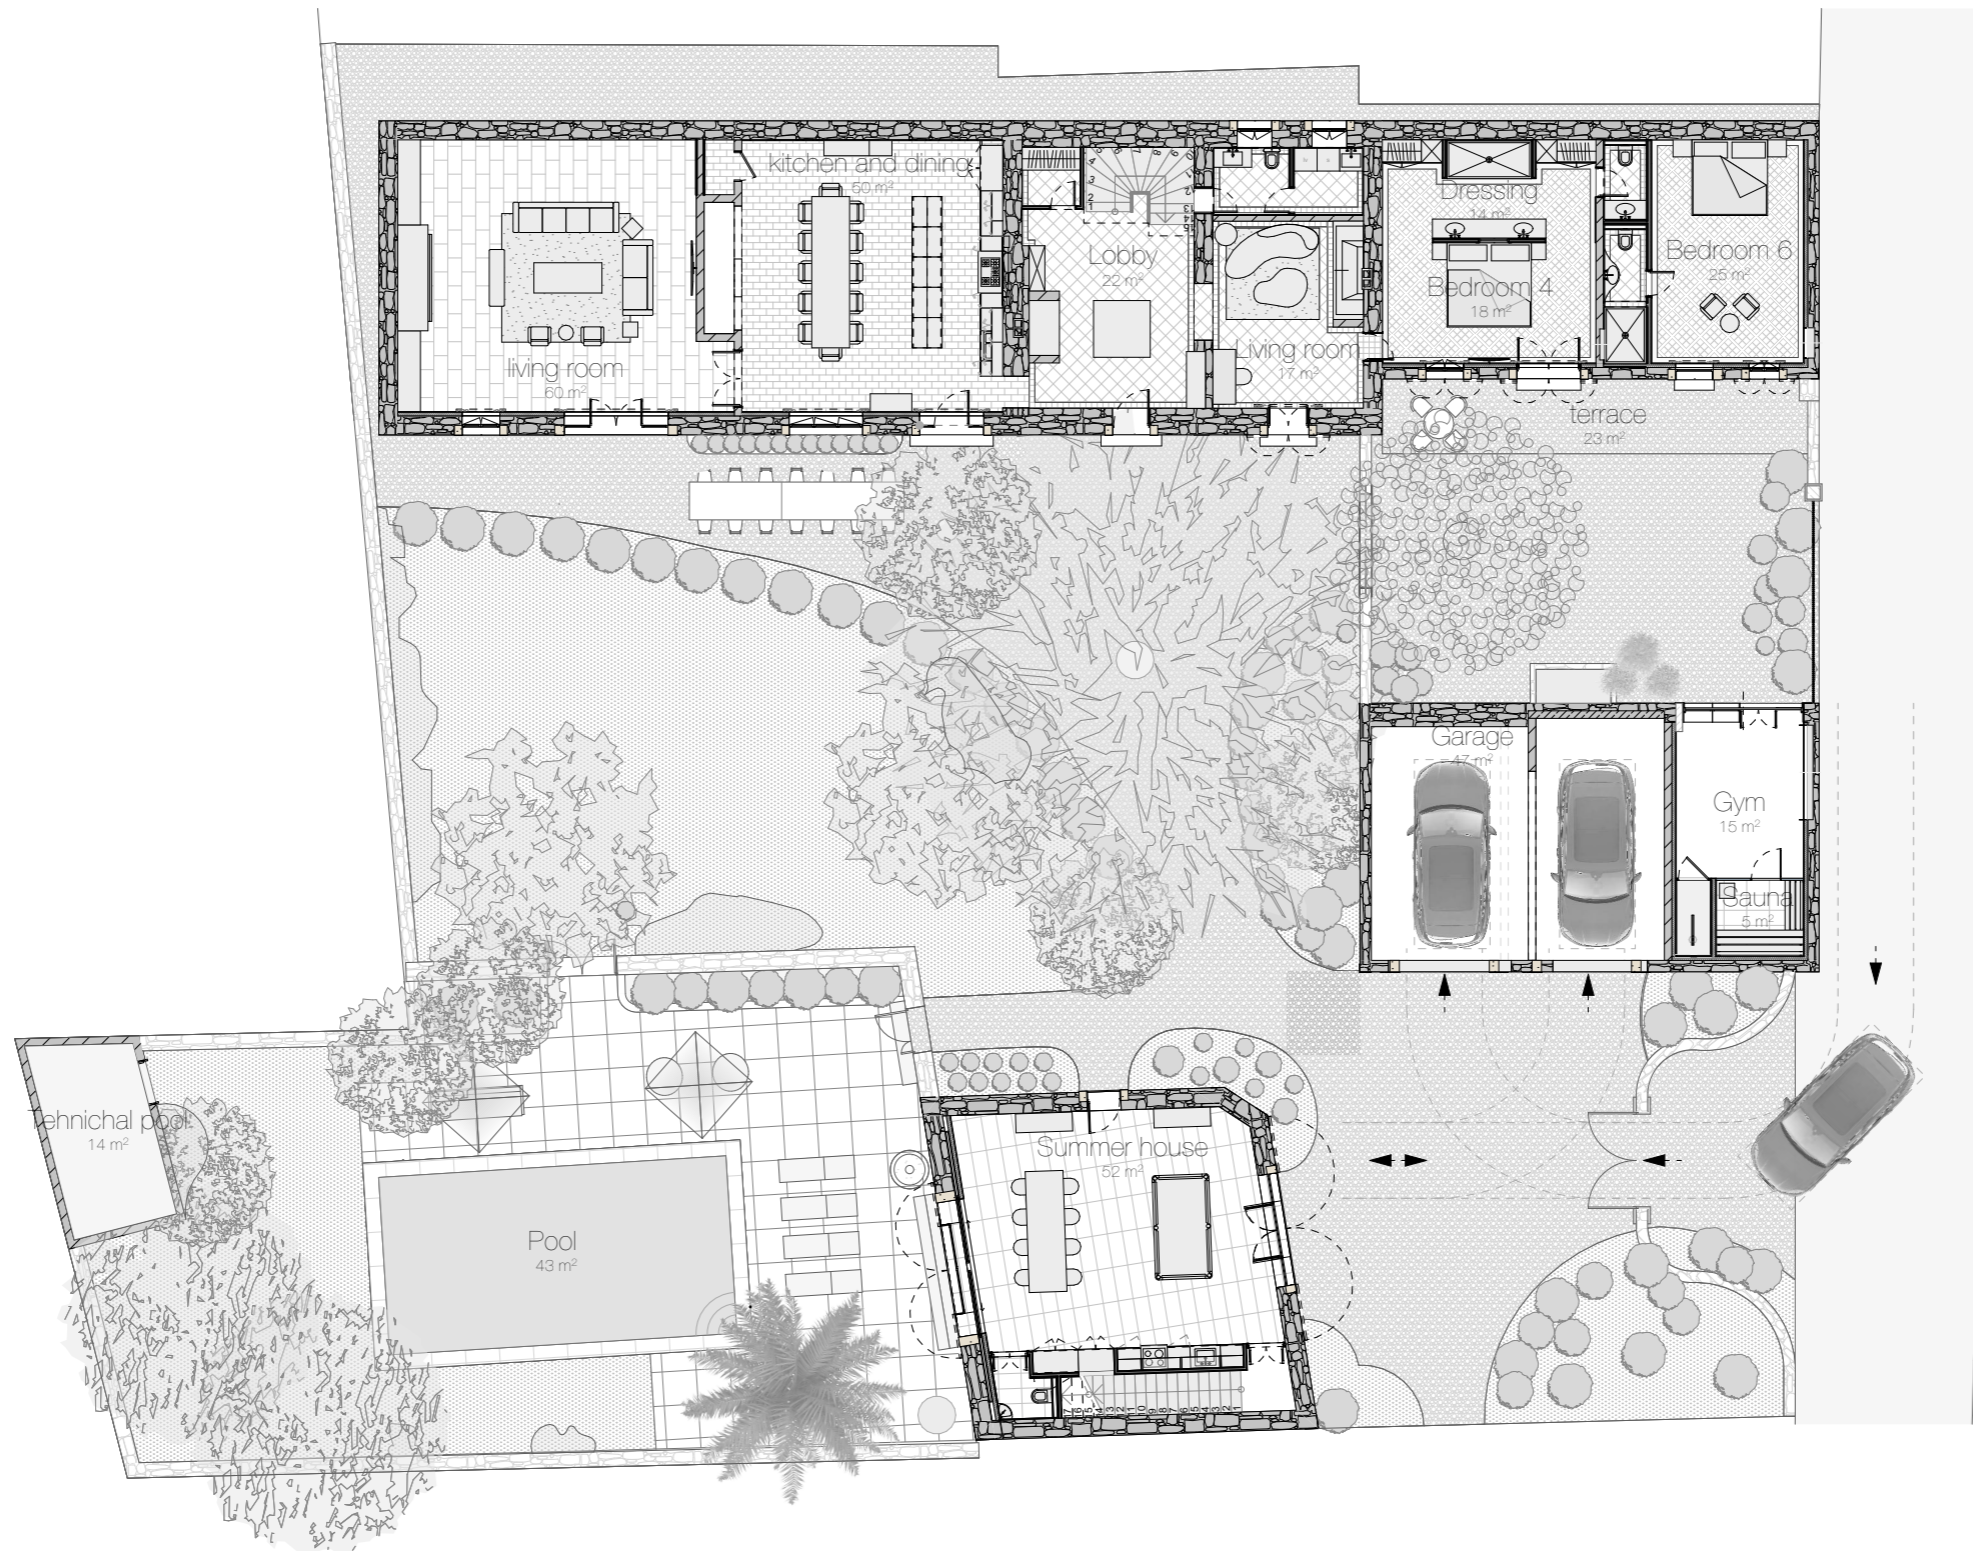

MAS RESPELIDO -
MOURIES

Surfaces ground floor: Main house - 238 m²
Summer house - 60 m²

first floor: Main house - 113 m²
Summer house - 60 m²

total: Main house - 351 m²
Summer house - 120 m²
471 m²

MAS RESPELIDO - MOURIES

Surfaves ground floor: Main house - 238 m²
Summer house - 60 m²

Surfaves first floor: Main house - 113 m²
Summer house - 60 m²

Surfaves total: Main house - 351 m²
Summer house - 120 m²
471 m²
Garden - 203 m²

MAS RESPELIDO -
MOURIES

Surfaves ground floor: Main house - 238 m²
Summer house - 60 m²

Surfaves first floor: Main house - 113 m²
Summer house - 60 m²

Surfaves total: Main house - 351 m²
Summer house - 120 m²
471 m²
Garden - 203 m²