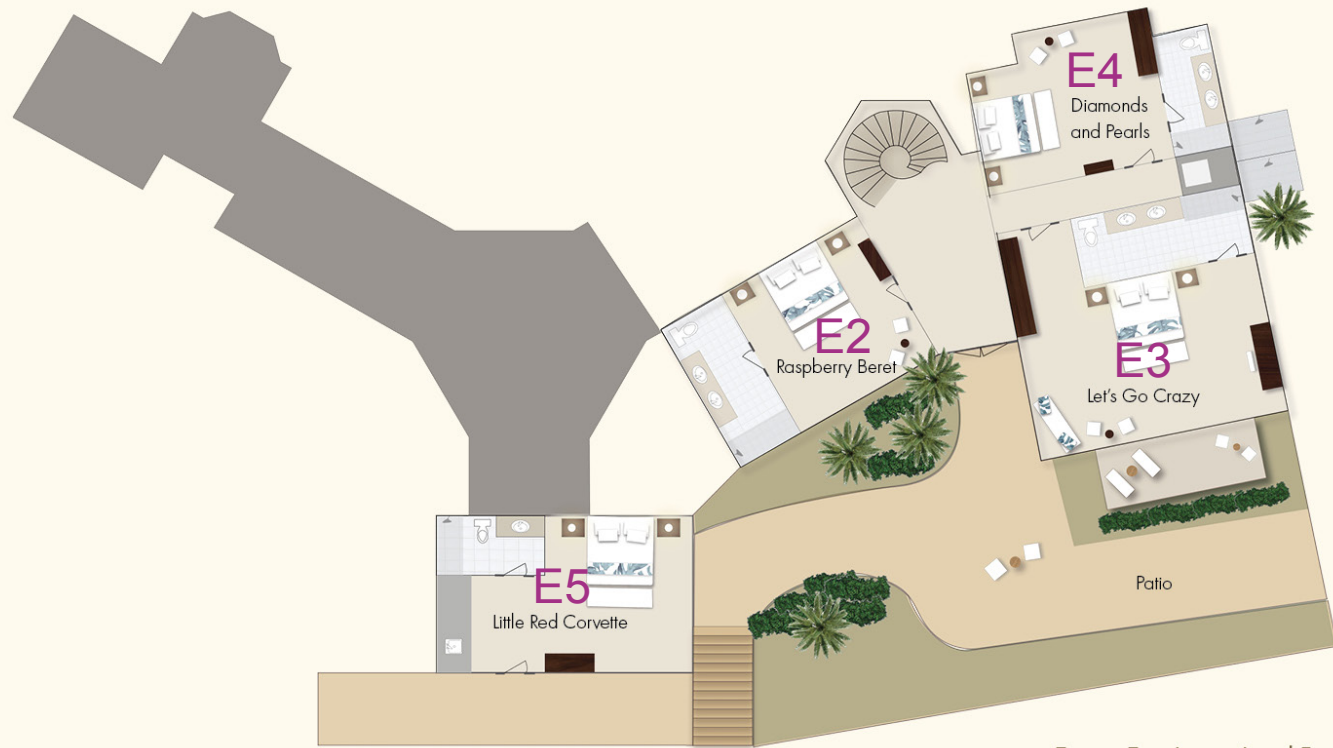

Emara East Floor Plans

MAIN VILLA - MAIN LEVEL

- Emara East Main Level Features**
- 2 king ensuite bedrooms
 - Original purple driveway and purple billiards table
 - Watch tower
 - 20 person dining room
 - Outdoor pool with ocean views

Emara East

MAIN VILLA - LOWER LEVEL

Emara East Lower Level Features

- 4 king ensuite bedrooms
- Outdoor private patio
- Ocean access
- 2 outdoor showers

Emara East

GUEST HOUSE

Main

Upper

Emara East Guesthouse Features

- 2 king ensuite bedrooms
- Privacy
- Ocean views

Emara West Floor Plans

MAIN VILLA

Emara West Main Level Features

- 3 king ensuite bedrooms
- Open concept kitchen
- Infinity 3-tiered pool with 3 sun lounge chairs and swim-up bar
- Banquet sized terrace

Emara West

TWO INDIVIDUAL BUNGALOWS

- Emara West Bungalow Features**
- 2 king ensuite bedrooms
 - Wine fridge
 - Privacy from main house
 - Marina views

Emara West

PRINCESS TOWER

First Level

Second Level

Emara West Princess Tower Features