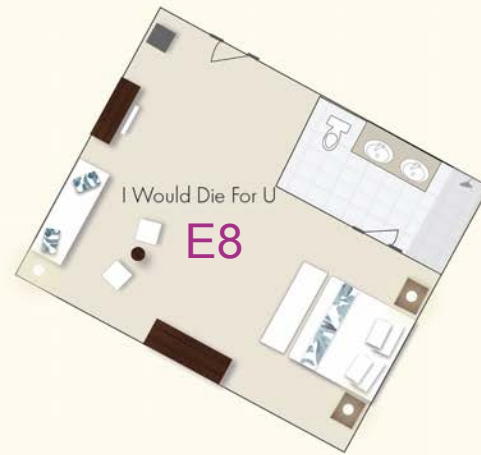

Emara East Floor Plans

MAIN VILLA - MAIN LEVEL

- Emara East Main Level Features**
- 2 king ensuite bedrooms
 - Original purple driveway and purple billiards table
 - Watch tower
 - 20 person dining room
 - Outdoor pool with ocean views

Emara East

MAIN VILLA - LOWER LEVEL

Emara East Lower Level Features

- 4 king ensuite bedrooms
- Outdoor private patio
- Ocean access
- 2 outdoor showers

Emara East

GUEST HOUSE

Main

Upper

Emara East Guesthouse Features

- 2 king ensuite bedrooms
- Privacy
- Ocean views

Emara West Floor Plans

MAIN VILLA

Emara West Main Level Features

- 3 king ensuite bedrooms
- Open concept kitchen
- Infinity 3-tiered pool with 3 sun lounge chairs and swim-up bar
- Banquet sized terrace

Emara West

TWO INDIVIDUAL BUNGALOWS

- Emara West Bungalow Features**
- 2 king ensuite bedrooms
 - Wine fridge
 - Privacy from main house
 - Marina views

Emara West

PRINCESS TOWER

First Level

Second Level

Emara West Princess Tower Features