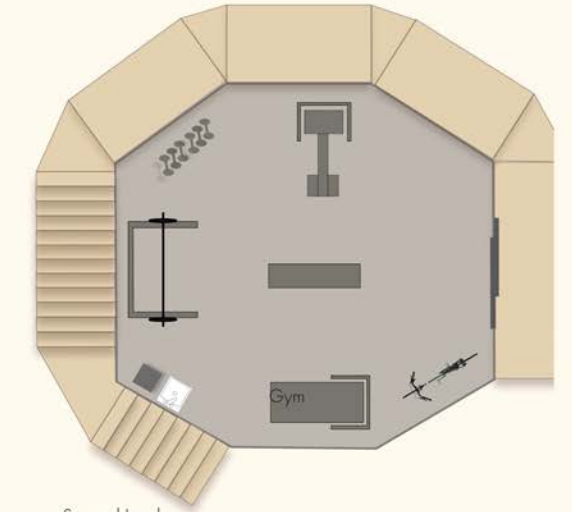

Emara East Floor Plans

MAIN VILLA - MAIN LEVEL

- Emara East Main Level Features**
- 2 king ensuite bedrooms
 - Original purple driveway and purple billiards table
 - Watch tower
 - 20 person dining room
 - Outdoor pool with ocean views

Emara East Guesthouse Features

- 2 king ensuite bedrooms
- Privacy
- Ocean views

Emara West Floor Plans

MAIN VILLA

Emara West Main Level Features

- 3 king ensuite bedrooms
- Open concept kitchen
- Infinity 3-tiered pool with 3 sun lounge chairs and swim-up bar
- Banquet sized terrace

Emara West

TWO INDIVIDUAL BUNGALOWS

- Emara West Bungalow Features**
- 2 king ensuite bedrooms
 - Wine fridge
 - Privacy from main house
 - Marina views

Emara West

PRINCESS TOWER

First Level

Second Level

Emara West Princess Tower Features

- 1 king ensuite bedroom
- Private
- Gym with AC & gym equipment
- 360-degree view of the ocean and marina

Emara West

GUEST HOUSE

Emara West Guest House Features

- 1 king bedroom
- 2 queen bedrooms
- 2 bathrooms
- Kitchenette