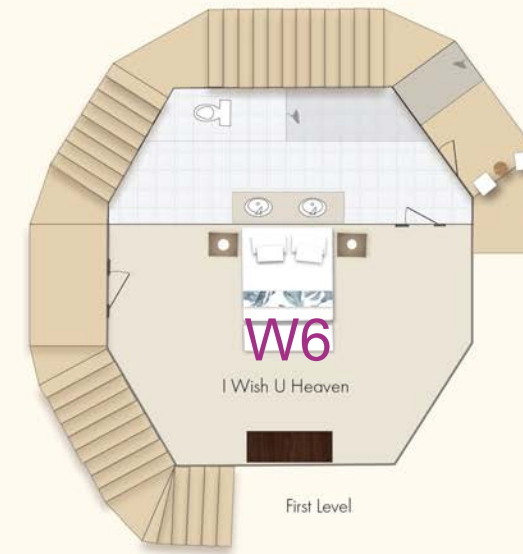

Emara East Floor Plans

MAIN VILLA - MAIN LEVEL

- Emara East Main Level Features**
- 2 king ensuite bedrooms
 - Original purple driveway and purple billiards table
 - Watch tower
 - 20 person dining room
 - Outdoor pool with ocean views

Emara East Guesthouse Features

- 2 king ensuite bedrooms
- Privacy
- Ocean views

Emara West Floor Plans

MAIN VILLA

Emara West Main Level Features

- 3 king ensuite bedrooms
- Open concept kitchen
- Infinity 3-tiered pool with 3 sun lounge chairs and swim-up bar
- Banquet sized terrace

Emara West

TWO INDIVIDUAL BUNGALOWS

- Emara West Bungalow Features**
- 2 king ensuite bedrooms
 - Wine fridge
 - Privacy from main house
 - Marina views

Emara West

PRINCESS TOWER

First Level

Second Level

Emara West Princess Tower Features

- 1 king ensuite bedroom
- Private
- Gym with AC & gym equipment
- 360-degree view of the ocean and marina

Emara West

GUEST HOUSE

Emara West Guest House Features

- 1 king bedroom
- 2 queen bedrooms
- 2 bathrooms
- Kitchenette