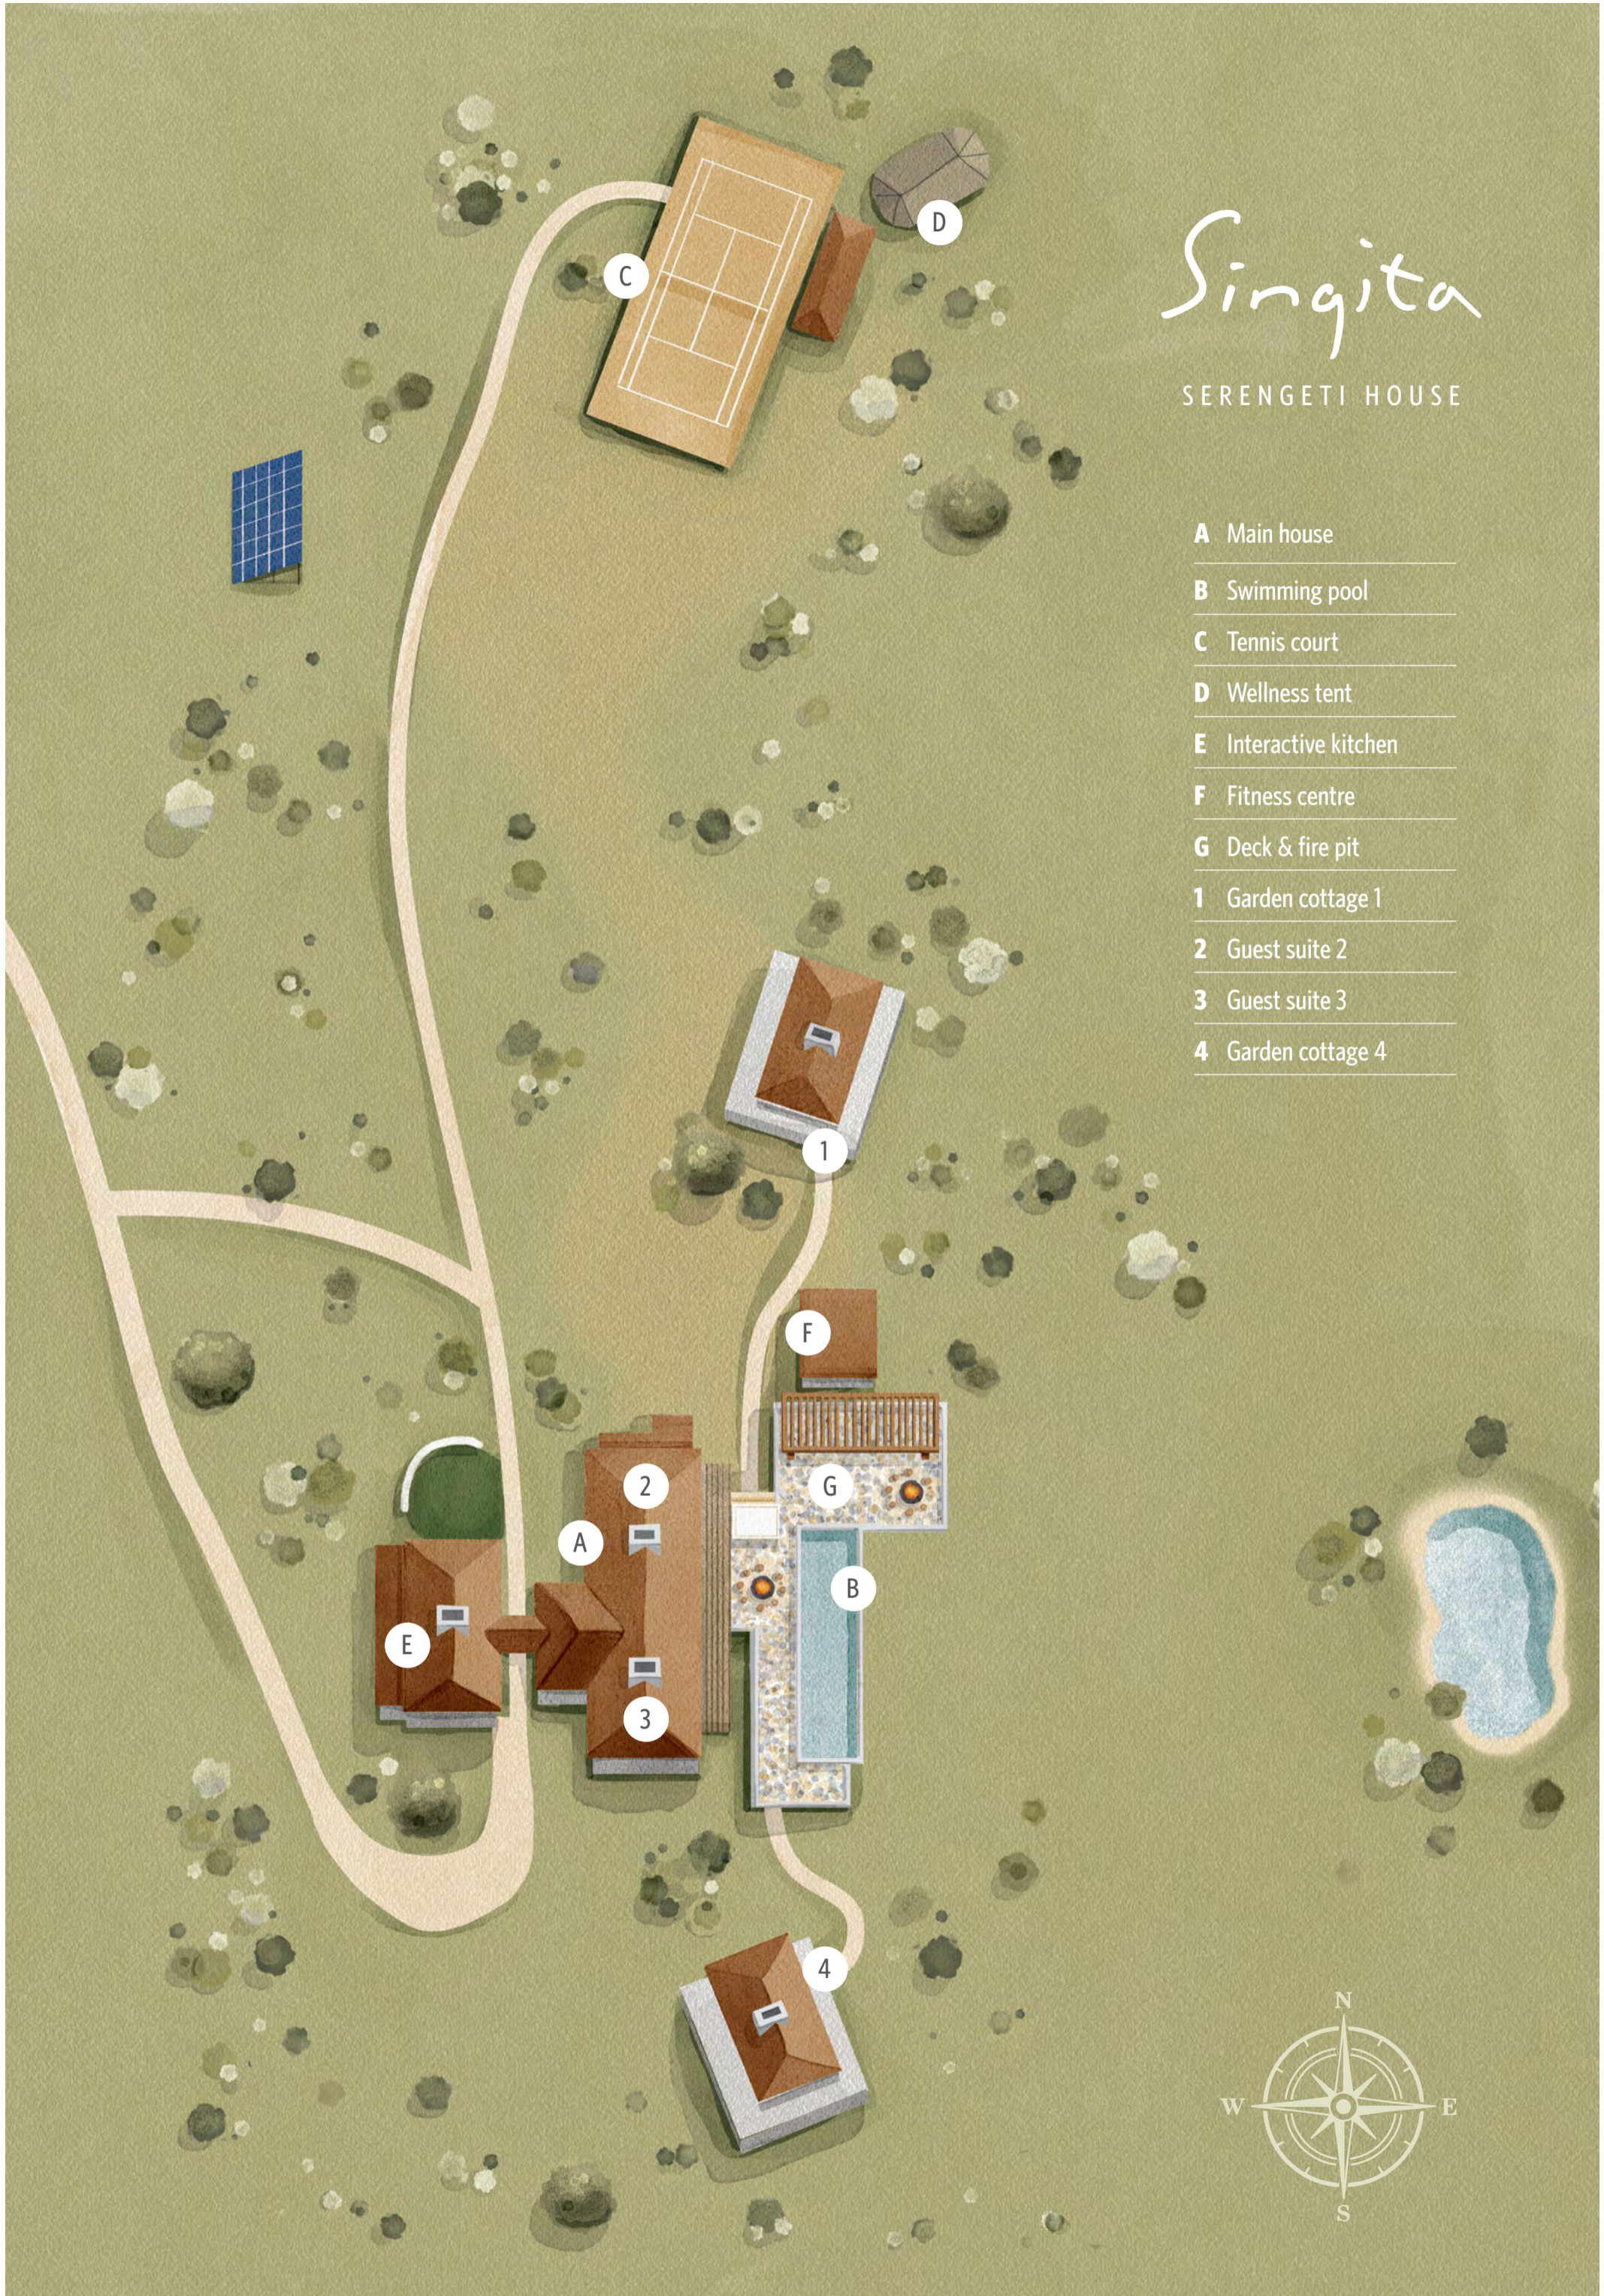

Singita

SERENGETI HOUSE

- A Main house
- B Swimming pool
- C Tennis court
- D Wellness tent
- E Interactive kitchen
- F Fitness centre
- G Deck & fire pit
- 1 Garden cottage 1
- 2 Guest suite 2
- 3 Guest suite 3
- 4 Garden cottage 4

SINGITA SERENGETI HOUSE

Entire House

4 x 1 Bedrooms

DIMENSIONS

Total Main House: 370m²

Lounge: 54m²

Dining room: 47m²

Bedroom 1: 39m²

Outside Shower: 26m²