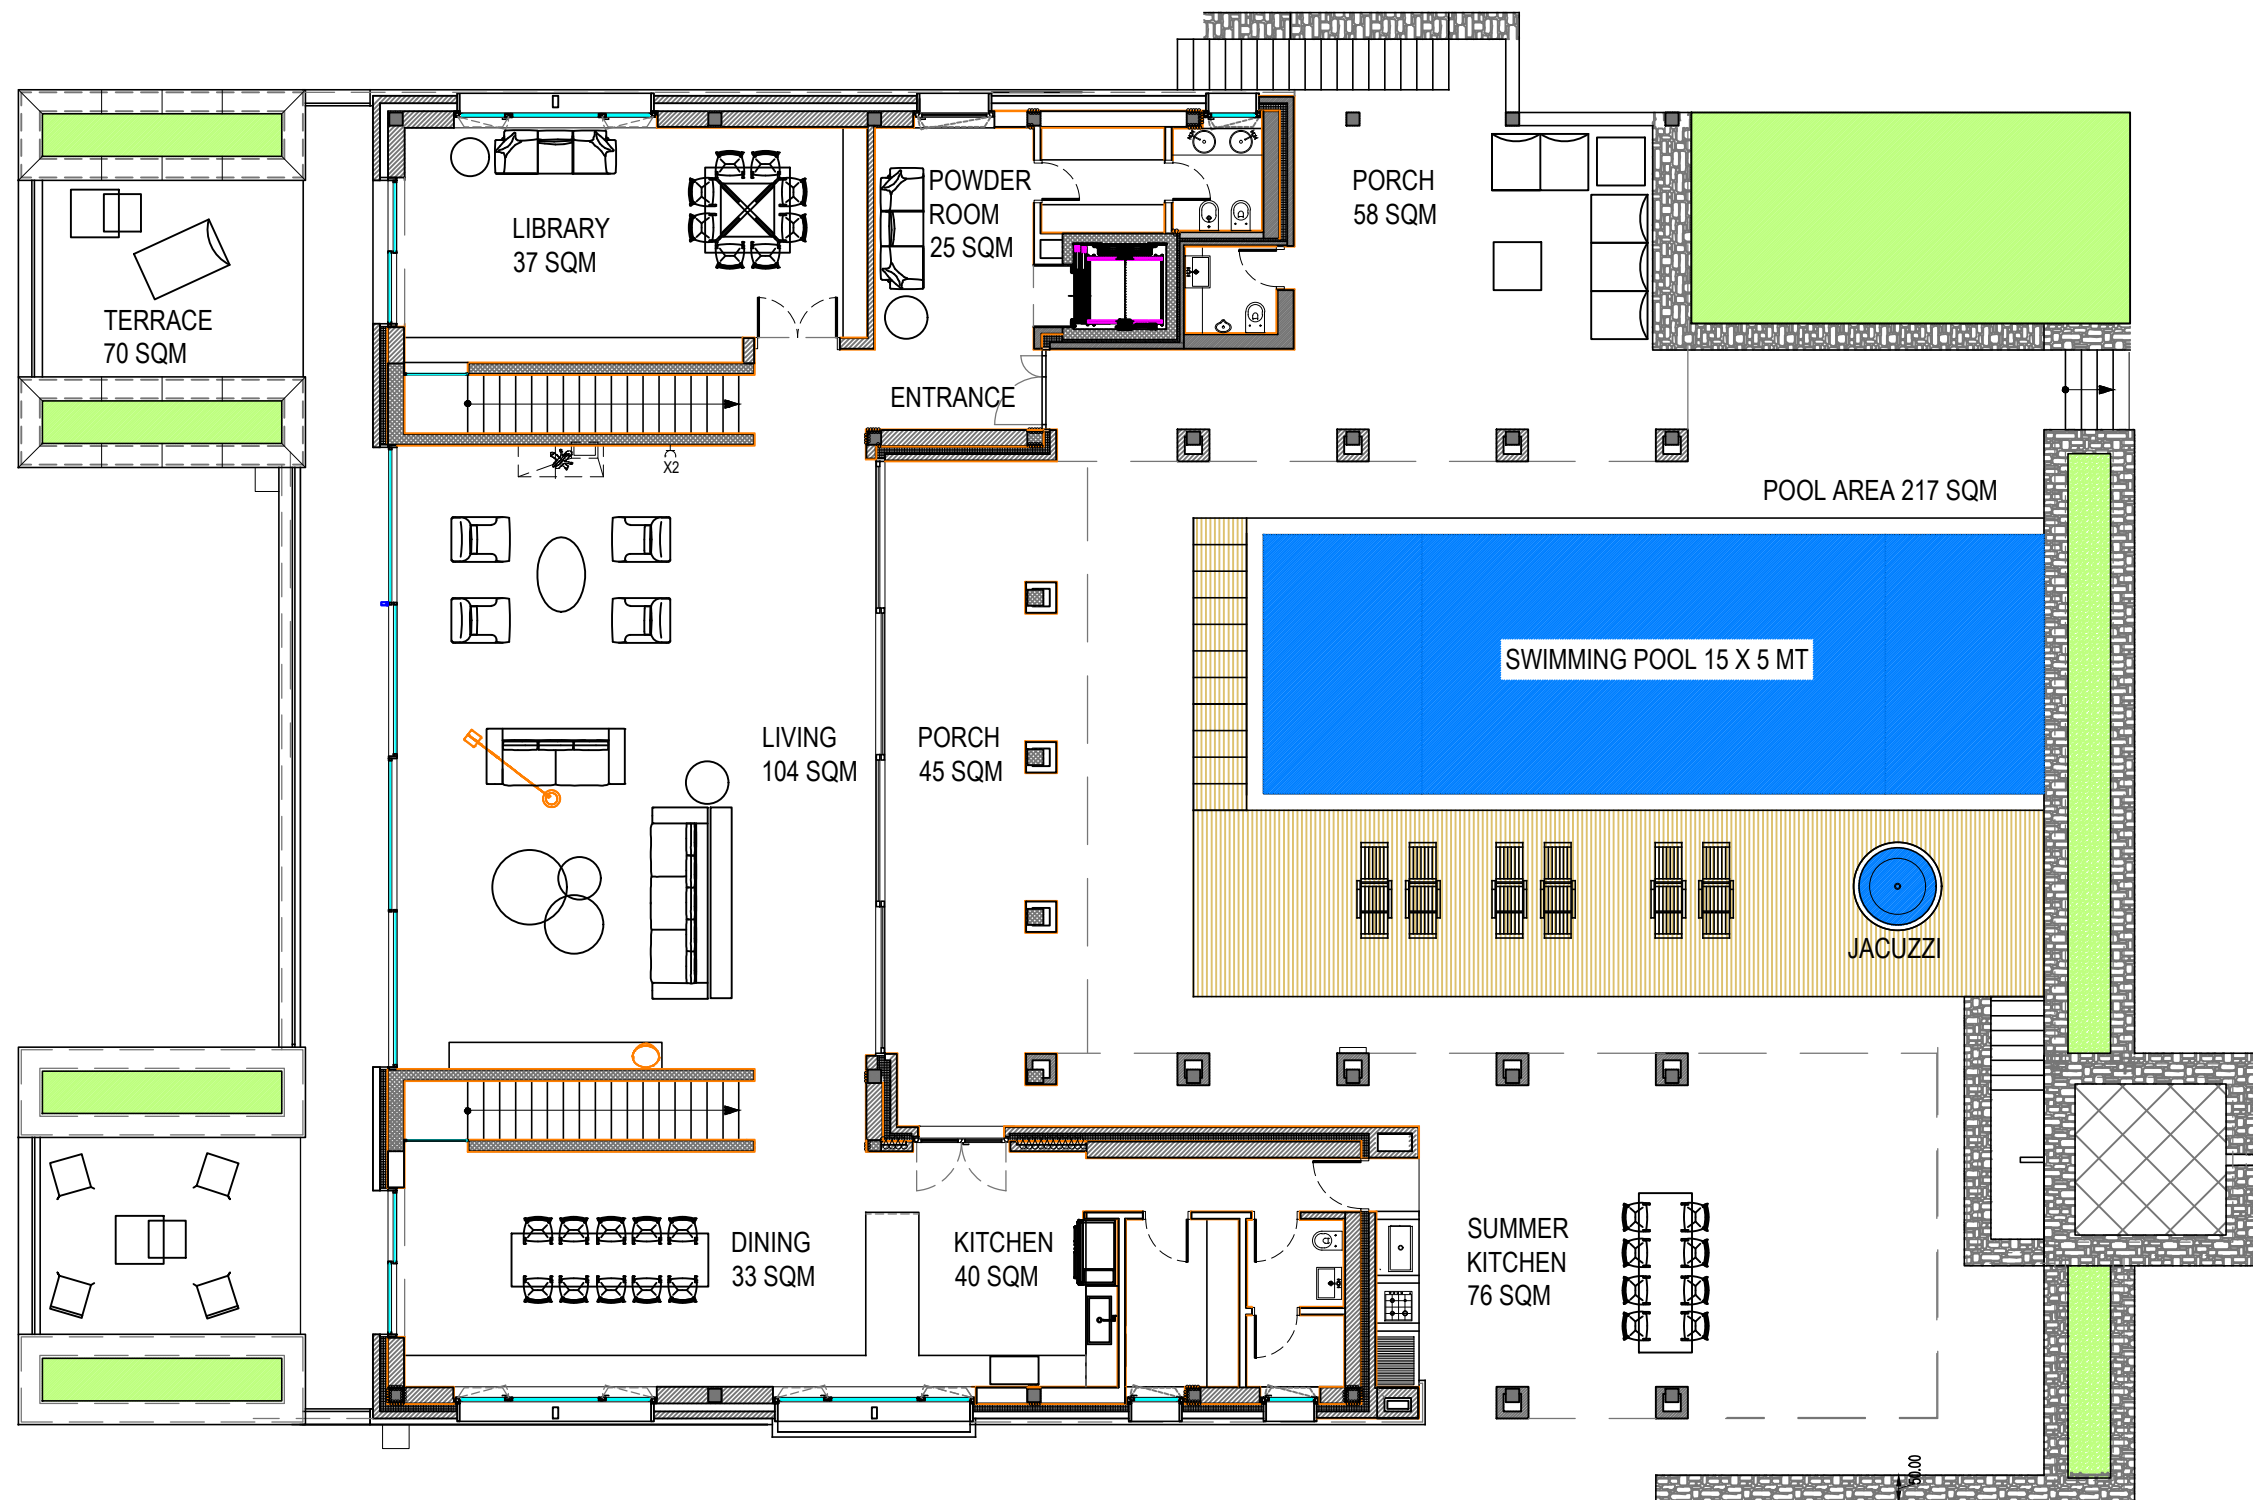

VILLA LUCIA ground floor

USABLE SPACE 530 MQ
FULL SPACE 800MQ

VILLA LUCIA

first floor

USABLE SPACE 530 MQ
FULL SPACE 800MQ