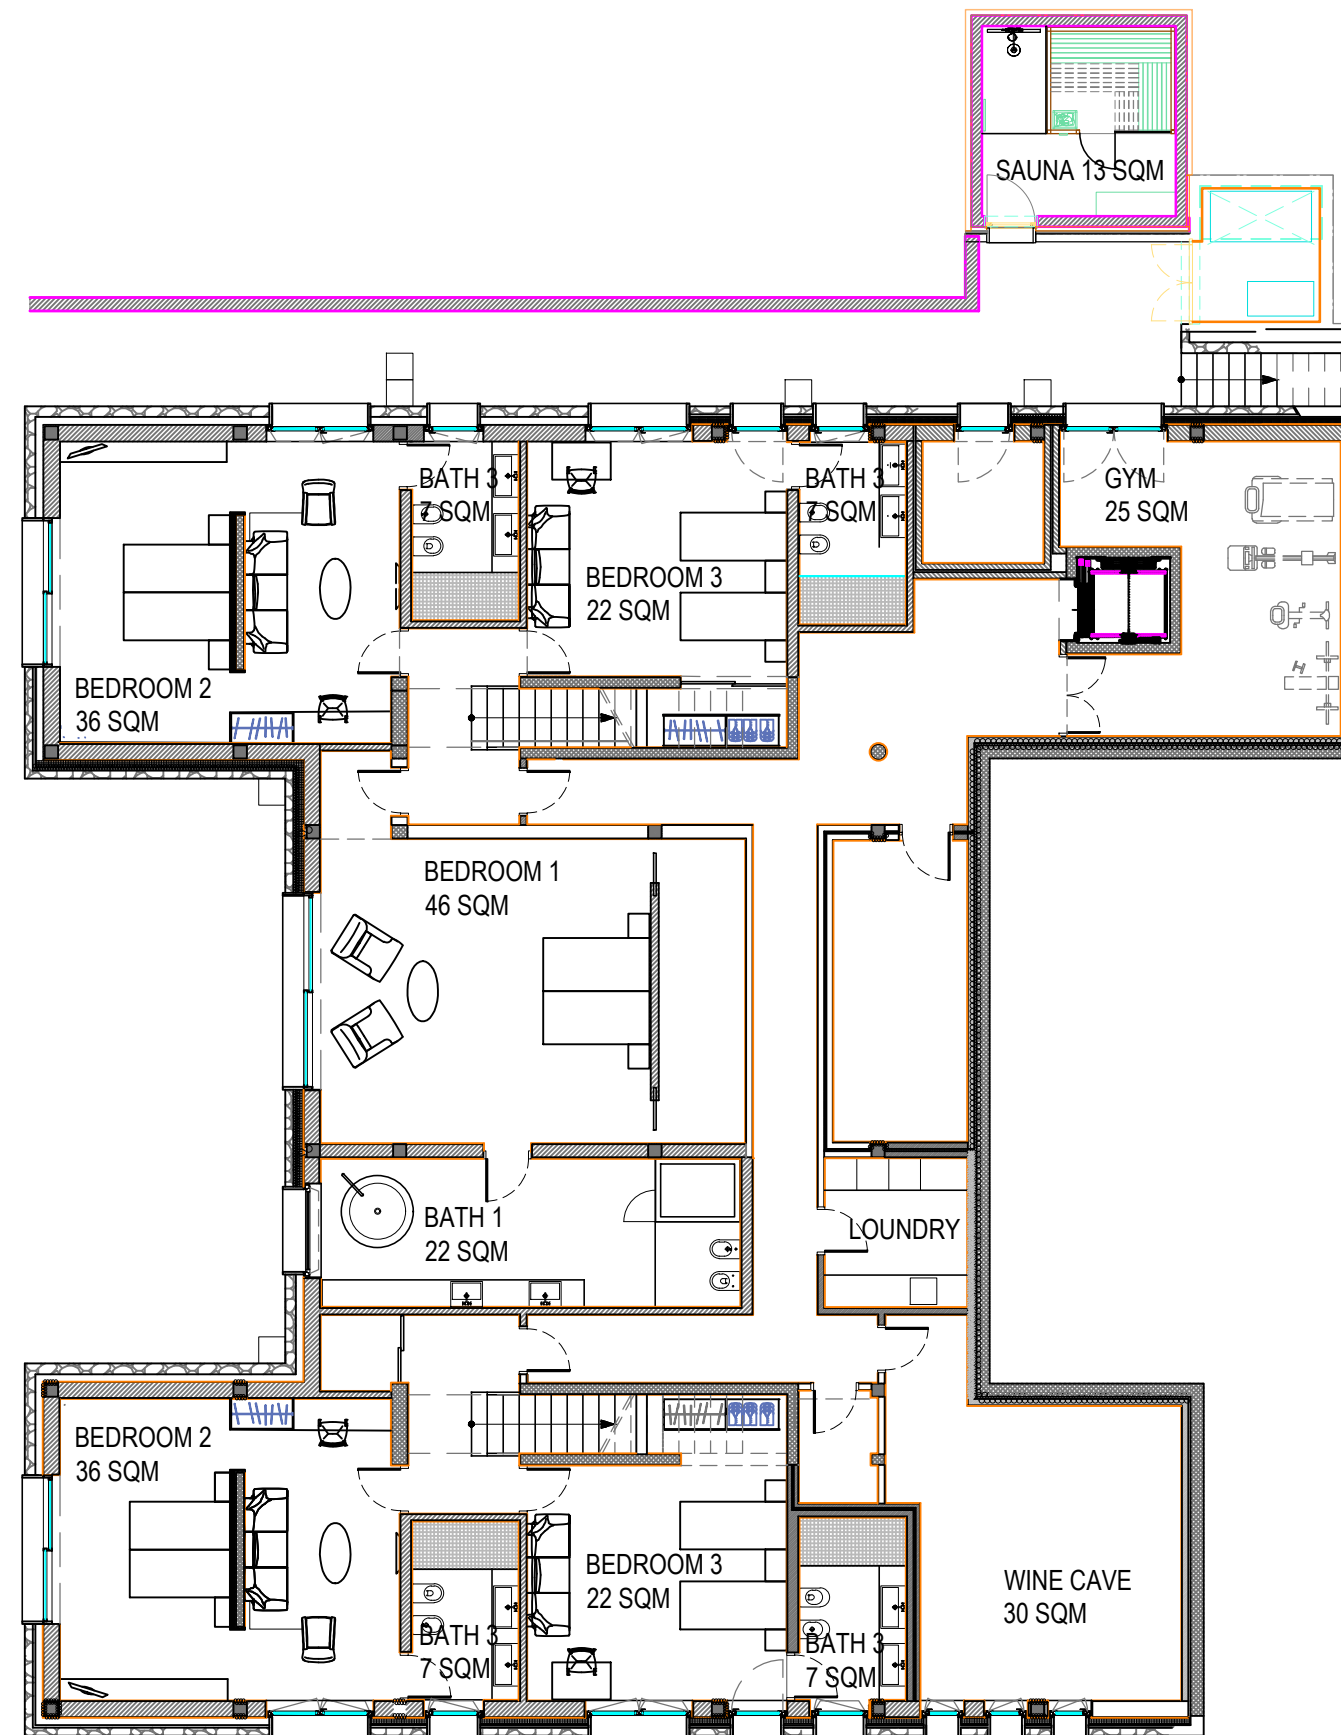

VILLA LUCIA ground floor

USABLE SPACE 530 MQ
FULL SPACE 800MQ

VILLA LUCIA

first floor

USABLE SPACE 530 MQ
FULL SPACE 800MQ