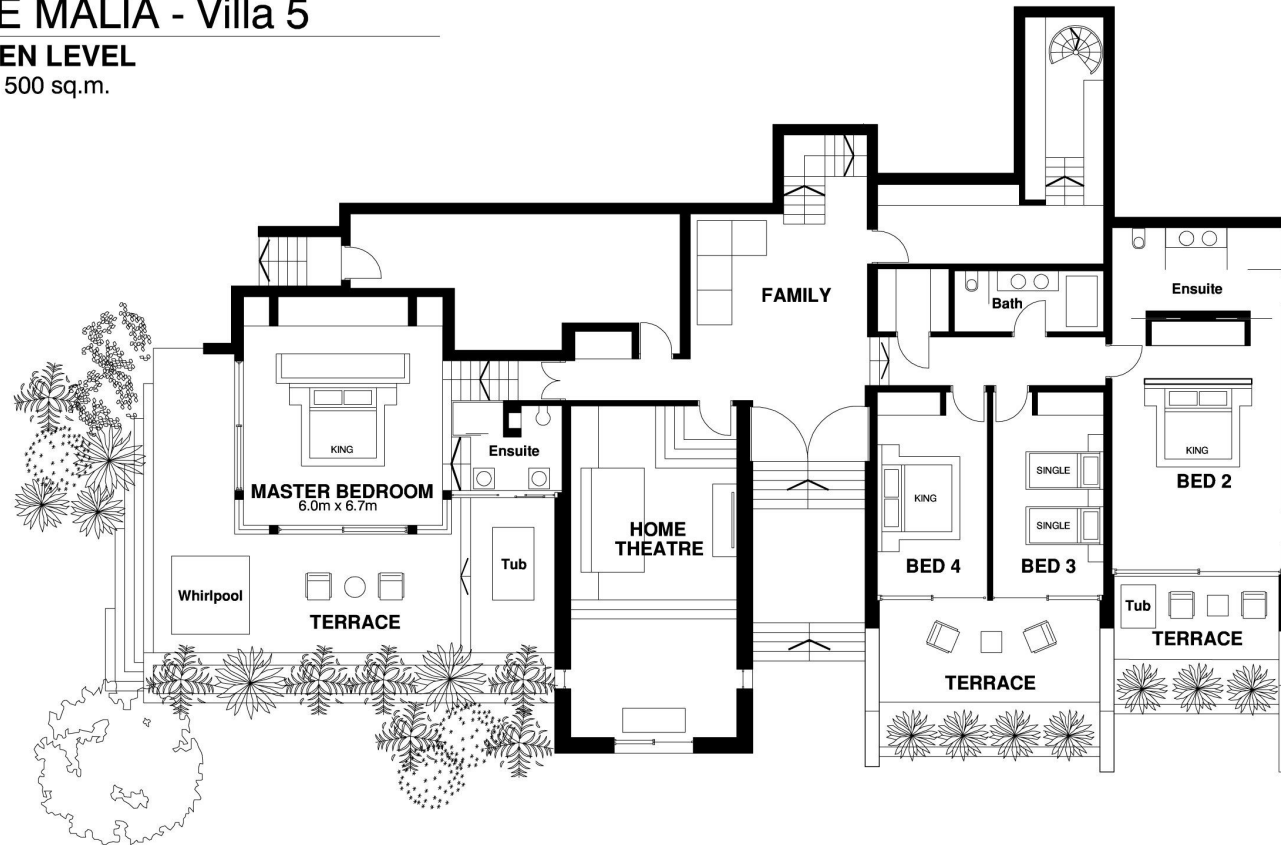

HALE MALIA - Villa 5

GARDEN LEVEL

Approx. 500 sq.m.

NOTES:
- Single beds in Bedroom 3 may be combined to form a King

HALE MALIA - Villa 5

POOL LEVEL

Approx. 560 sq.m.