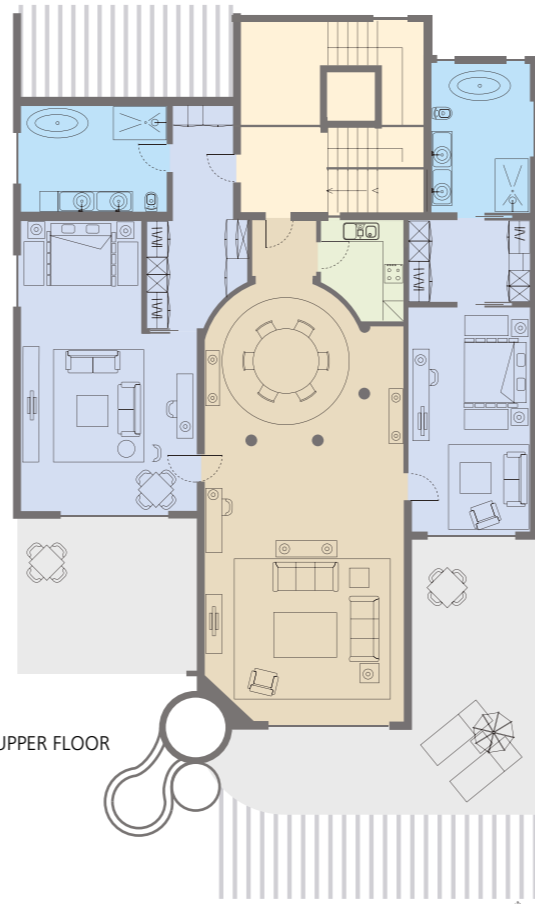

VILA

TREVO

GROUND FLOOR

UPPER FLOOR

BASEMENT

- Living / Dining room
- Bedroom
- Bathroom ensuite
- Guest toilet
- Kitchenette
- Hall / Common area
- Private terrace
- Pool
- Gym (treadmill, rowing and weights machine)
- Steam Bath
- Sauna
- (Machinery / technical area)