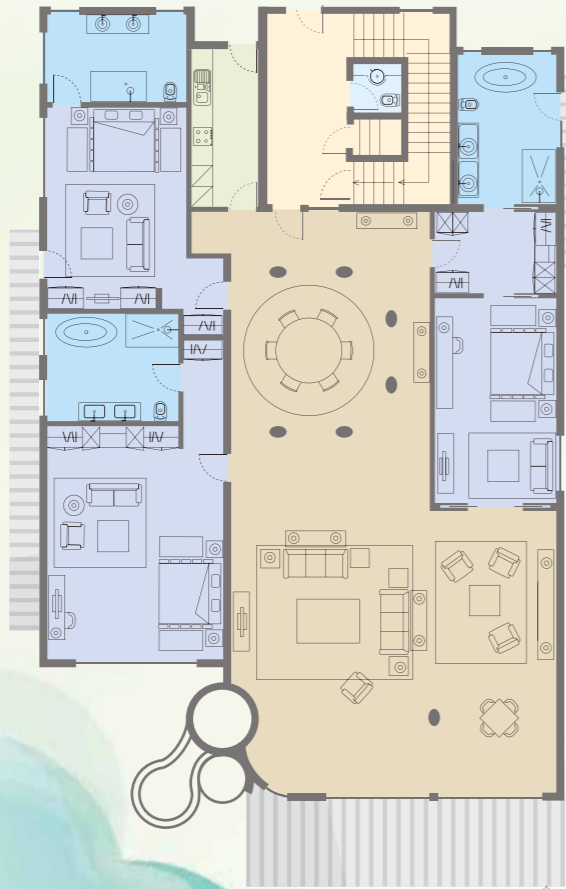

VILA

TREVO

GROUND FLOOR

UPPER FLOOR

BASEMENT

- Living / Dining room
- Bedroom
- Bathroom ensuite
- Guest toilet
- Kitchenette
- Hall / Common area
- Private terrace
- Pool
- Gym (treadmill, rowing and weights machine)
- Steam Bath
- Sauna
- (Machinery / technical area)