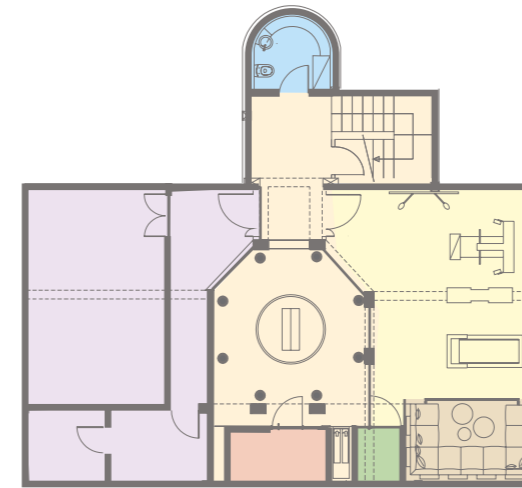

VILA

TREVO

GROUND FLOOR

UPPER FLOOR

BASEMENT

- Living / Dining room
- Bedroom
- Bathroom ensuite
- Guest toilet
- Kitchenette
- Hall / Common area
- Private terrace
- Pool
- Gym (treadmill, rowing and weights machine)
- Steam Bath
- Sauna
- (Machinery / technical area)