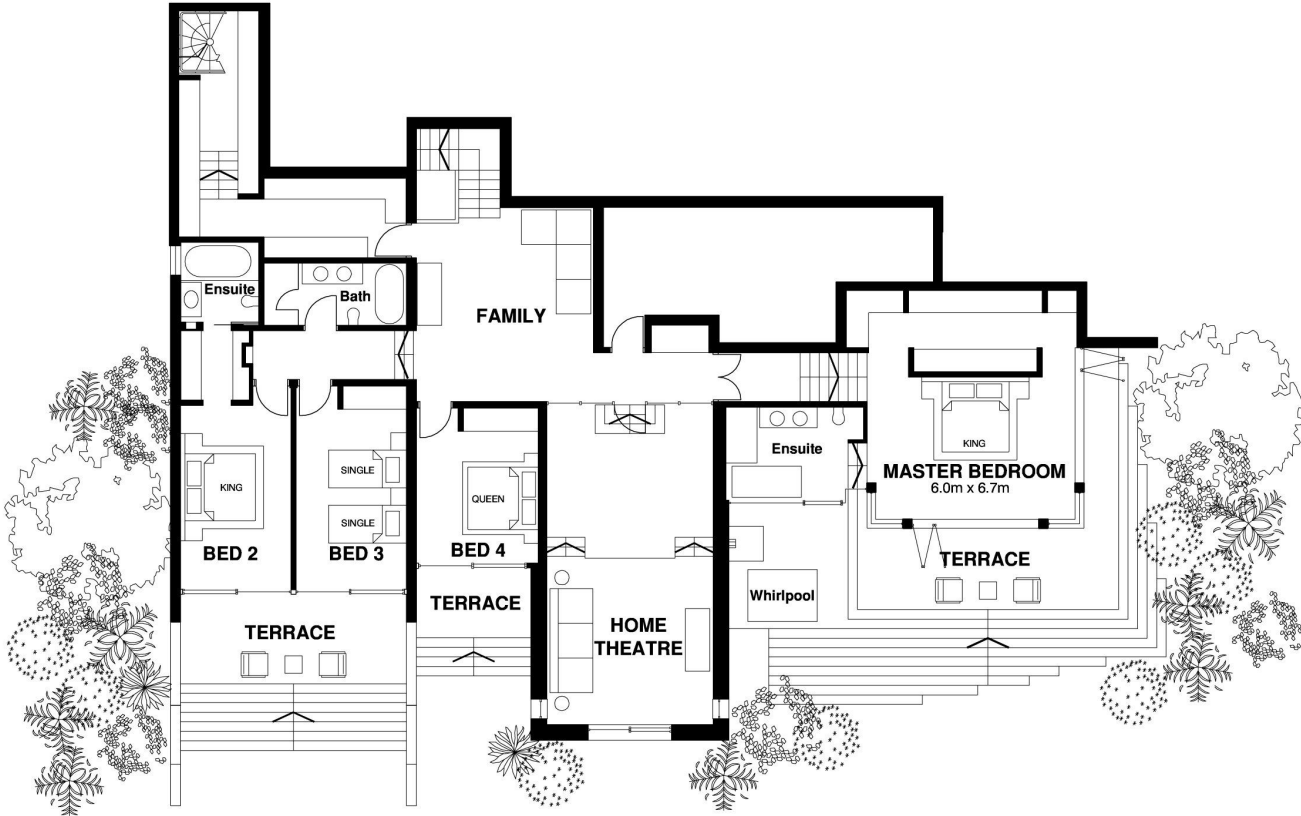

# LOMCHOY - Villa 1

## GARDEN LEVEL

Approx. 385 sq.m.

NOTES:  
- Single beds in Bedroom 3 may be combined to form a King

## POOL LEVEL

Approx. 483 sq.m.