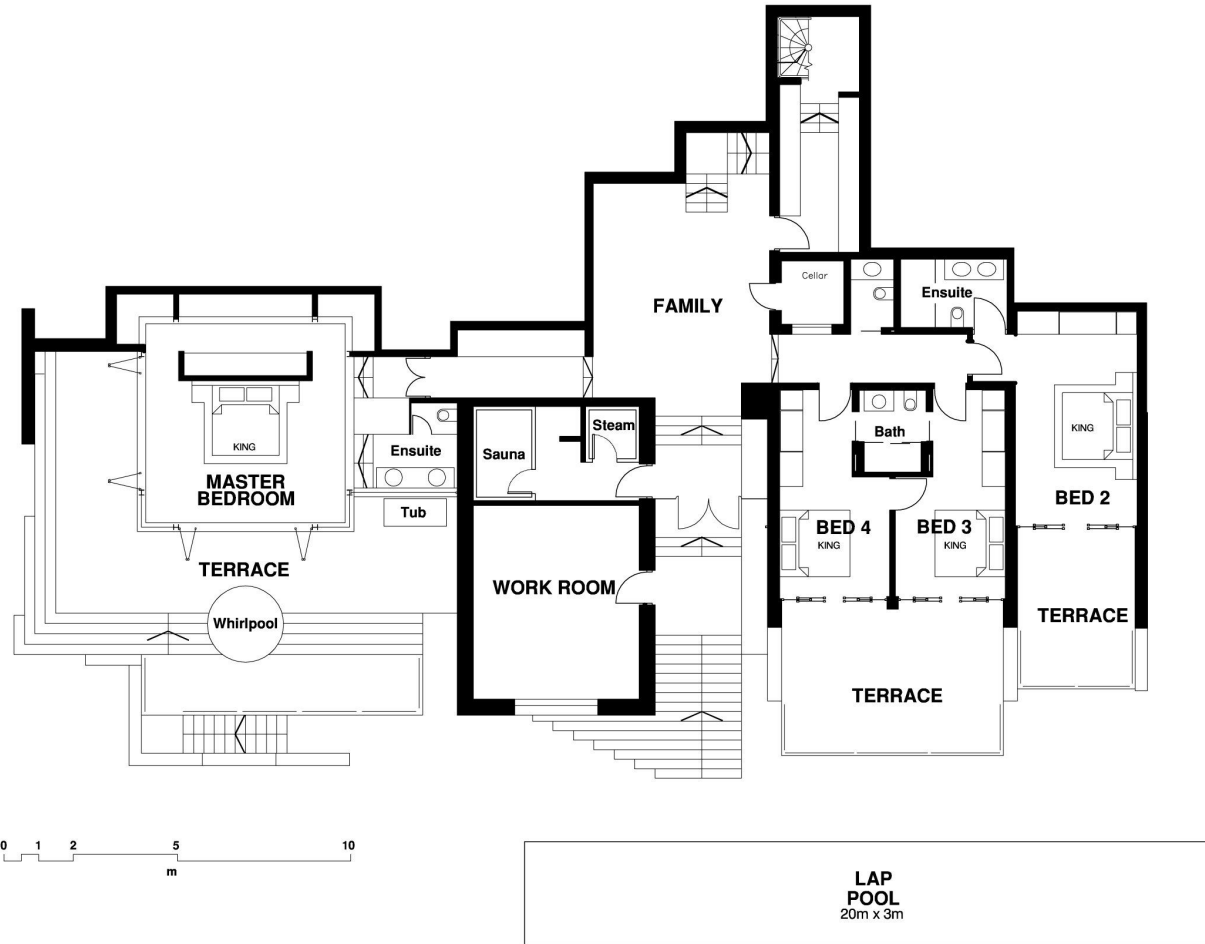

# ROM TRAI - Villa 9

## GARDEN LEVEL

Approx. 440 sq.m.

## POOL LEVEL

Approx. 555 sq.m.