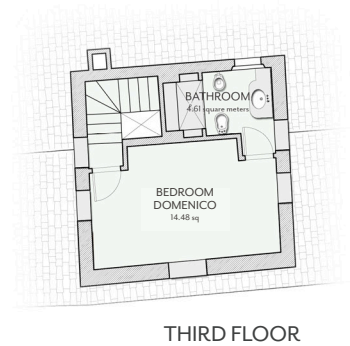

Villa Ghirlandaio

DETAILS

288 square metres

- 5 Bedrooms
- 2 Living rooms
- 1 Dining room
- 1 Kitchen
- 5 Bathrooms
- 1 Half-bath

Villa Ghirlandaio

Suite Limonaia

DETAILS

36,44 square metres

- 1 Bedroom
- 1 Living room
- 1 Bathroom

Suite Limonaia

La Fattoria

DETAILS

194,25 square metres

- 4 Bedrooms
- 1 Living room/
Dining room
- 1 Kitchen
- 4 Bathrooms
- 1 Half-bath

La Fattoria

GROUND FLOOR

FIRST FLOOR

La Bottega

DETAILS

99,97 square metres

- 2 Bedrooms
- 1 Living room
- 1 Kitchen
- 2 Bathrooms
- 1 Half-bath

La Bottega

FIRST FLOOR

Il Frantoio

Lo Studio

GROUND FLOOR

FIRST FLOOR

SECOND FLOOR