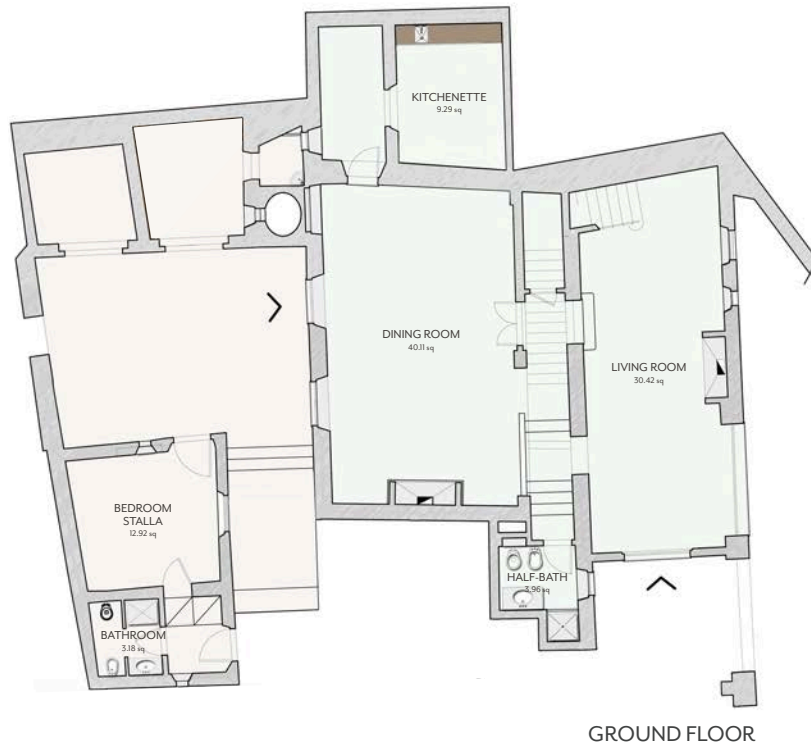

Villa Ghirlandaio

DETAILS

288 square metres

- 5 Bedrooms
- 2 Living rooms
- 1 Dining room
- 1 Kitchen
- 5 Bathrooms
- 1 Half-bath

Villa Ghirlandaio

Suite Limonaia

DETAILS

36,44 square metres

- 1 Bedroom
- 1 Living room
- 1 Bathroom

Suite Limonaia

La Fattoria

DETAILS

194,25 square metres

- 4 Bedrooms
- 1 Living room/
Dining room
- 1 Kitchen
- 4 Bathrooms
- 1 Half-bath

La Fattoria

GROUND FLOOR

FIRST FLOOR

La Bottega

DETAILS

99,97 square metres

- 2 Bedrooms
- 1 Living room
- 1 Kitchen
- 2 Bathrooms
- 1 Half-bath

La Bottega

FIRST FLOOR

Il Frantoio

DETAILS

154,04 square metres

- 4 Bedrooms
- 1 Living room
- 1 Dining room
- 1 Kitchenette
- 3 Bathrooms
- 1 Half-bath

Il Frantoio

Lo Studio

DETAILS

138,89 square metres

- 4 Bedrooms
- 1 Living room
- 1 Kitchen
- 3 Bathrooms
- 1 Half-bath