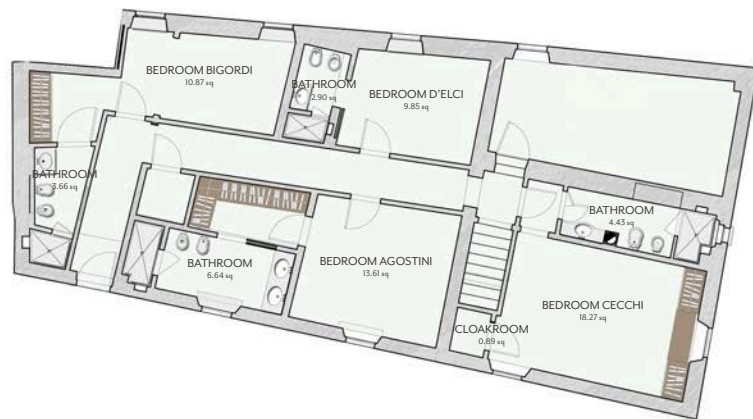

Villa Ghirlandaio

DETAILS

288 square metres

- 5 Bedrooms
- 2 Living rooms
- 1 Dining room
- 1 Kitchen
- 5 Bathrooms
- 1 Half-bath

Villa Ghirlandaio

Suite Limonaia

DETAILS

36,44 square metres

- 1 Bedroom
- 1 Living room
- 1 Bathroom

Suite Limonaia

La Fattoria

DETAILS

194,25 square metres

- 4 Bedrooms
- 1 Living room/
Dining room
- 1 Kitchen
- 4 Bathrooms
- 1 Half-bath

La Fattoria

GROUND FLOOR

FIRST FLOOR

La Bottega

DETAILS

99,97 square metres

- 2 Bedrooms
- 1 Living room
- 1 Kitchen
- 2 Bathrooms
- 1 Half-bath

La Bottega

FIRST FLOOR

Il Frantoio

DETAILS

154,04 square metres

- 4 Bedrooms
- 1 Living room
- 1 Dining room
- 1 Kitchenette
- 3 Bathrooms
- 1 Half-bath

Il Frantoio

Lo Studio

DETAILS

138,89 square metres

- 4 Bedrooms
- 1 Living room
- 1 Kitchen
- 3 Bathrooms
- 1 Half-bath