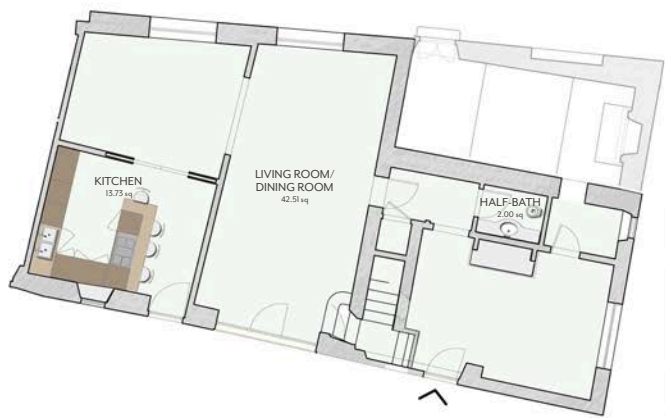

Villa Ghirlandaio

DETAILS

288 square metres

- 5 Bedrooms
- 2 Living rooms
- 1 Dining room
- 1 Kitchen
- 5 Bathrooms
- 1 Half-bath

Villa Ghirlandaio

Suite Limonaia

DETAILS

36,44 square metres

- 1 Bedroom
- 1 Living room
- 1 Bathroom

Suite Limonaia

La Fattoria

DETAILS

194,25 square metres

- 4 Bedrooms
- 1 Living room/
Dining room
- 1 Kitchen
- 4 Bathrooms
- 1 Half-bath

La Fattoria

GROUND FLOOR

FIRST FLOOR

La Bottega

DETAILS

99,97 square metres

- 2 Bedrooms
- 1 Living room
- 1 Kitchen
- 2 Bathrooms
- 1 Half-bath

La Bottega

FIRST FLOOR

Il Frantoio

DETAILS

154,04 square metres

- 4 Bedrooms
- 1 Living room
- 1 Dining room
- 1 Kitchenette
- 3 Bathrooms
- 1 Half-bath

Il Frantoio

Lo Studio

DETAILS

138,89 square metres

- 4 Bedrooms
- 1 Living room
- 1 Kitchen
- 3 Bathrooms
- 1 Half-bath