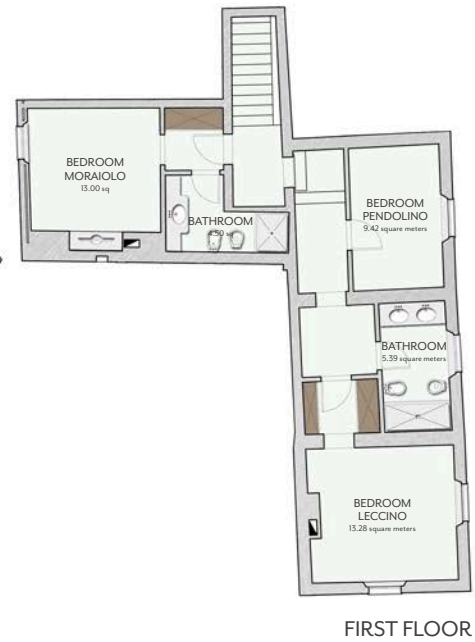

Villa Ghirlandaio

DETAILS

288 square metres

- 5 Bedrooms
- 2 Living rooms
- 1 Dining room
- 1 Kitchen
- 5 Bathrooms
- 1 Half-bath

Villa Ghirlandaio

Suite Limonaia

DETAILS

36,44 square metres

- 1 Bedroom
- 1 Living room
- 1 Bathroom

Suite Limonaia

La Fattoria

DETAILS

194,25 square metres

- 4 Bedrooms
- 1 Living room/
Dining room
- 1 Kitchen
- 4 Bathrooms
- 1 Half-bath

La Fattoria

GROUND FLOOR

FIRST FLOOR

La Bottega

DETAILS

99,97 square metres

- 2 Bedrooms
- 1 Living room
- 1 Kitchen
- 2 Bathrooms
- 1 Half-bath

La Bottega

FIRST FLOOR

Il Frantoio

DETAILS

154,04 square metres

- 4 Bedrooms
- 1 Living room
- 1 Dining room
- 1 Kitchenette
- 3 Bathrooms
- 1 Half-bath

Il Frantoio

Lo Studio

DETAILS

138,89 square metres

- 4 Bedrooms
- 1 Living room
- 1 Kitchen
- 3 Bathrooms
- 1 Half-bath