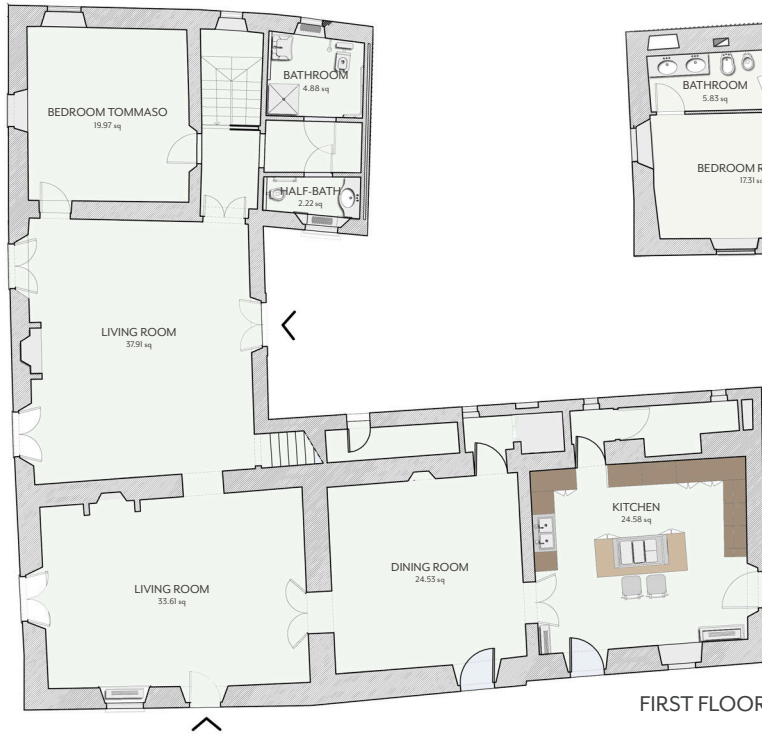

Villa Ghirlandaio

DETAILS

288 square metres

- 5 Bedrooms
- 2 Living rooms
- 1 Dining room
- 1 Kitchen
- 5 Bathrooms
- 1 Half-bath

Villa Ghirlandaio

Suite Limonaia

DETAILS

36,44 square metres

- 1 Bedroom
- 1 Living room
- 1 Bathroom

Suite Limonaia

La Fattoria

DETAILS

194,25 square metres

- 4 Bedrooms
- 1 Living room/
Dining room
- 1 Kitchen
- 4 Bathrooms
- 1 Half-bath

La Fattoria

GROUND FLOOR

FIRST FLOOR

La Bottega

DETAILS

99,97 square metres

- 2 Bedrooms
- 1 Living room
- 1 Kitchen
- 2 Bathrooms
- 1 Half-bath

La Bottega

FIRST FLOOR

Il Frantoio

Lo Studio

GROUND FLOOR

FIRST FLOOR

SECOND FLOOR