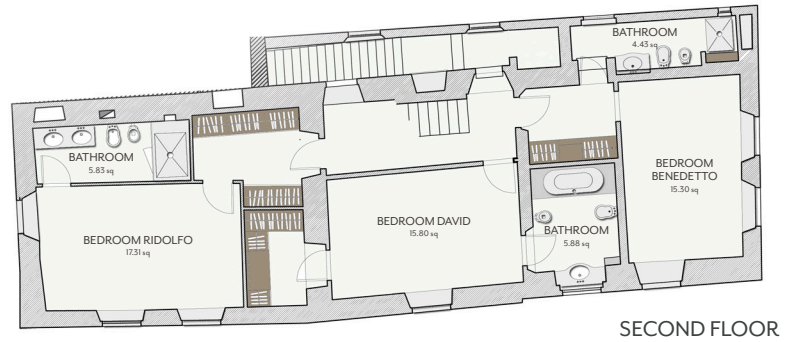

Villa Ghirlandaio

DETAILS

288 square metres

- 5 Bedrooms
- 2 Living rooms
- 1 Dining room
- 1 Kitchen
- 5 Bathrooms
- 1 Half-bath

Villa Ghirlandaio

Suite Limonaia

DETAILS

36,44 square metres

- 1 Bedroom
- 1 Living room
- 1 Bathroom

Suite Limonaia

La Fattoria

DETAILS

194,25 square metres

- 4 Bedrooms
- 1 Living room/
Dining room
- 1 Kitchen
- 4 Bathrooms
- 1 Half-bath

La Fattoria

GROUND FLOOR

FIRST FLOOR

La Bottega

DETAILS

99,97 square metres

- 2 Bedrooms
- 1 Living room
- 1 Kitchen
- 2 Bathrooms
- 1 Half-bath

La Bottega

FIRST FLOOR

Il Frantoio

Lo Studio

GROUND FLOOR

FIRST FLOOR

SECOND FLOOR