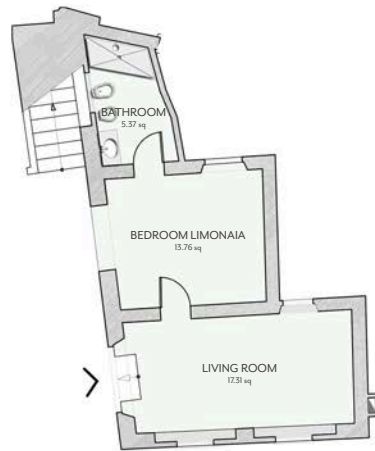

Villa Ghirlandaio

DETAILS

288 square metres

- 5 Bedrooms
- 2 Living rooms
- 1 Dining room
- 1 Kitchen
- 5 Bathrooms
- 1 Half-bath

Villa Ghirlandaio

Suite Limonaia

DETAILS

36,44 square metres

- 1 Bedroom
- 1 Living room
- 1 Bathroom

Suite Limonaia

La Fattoria

DETAILS

194,25 square metres

- 4 Bedrooms
- 1 Living room/
Dining room
- 1 Kitchen
- 4 Bathrooms
- 1 Half-bath

La Fattoria

GROUND FLOOR

FIRST FLOOR

La Bottega

DETAILS

99,97 square metres

- 2 Bedrooms
- 1 Living room
- 1 Kitchen
- 2 Bathrooms
- 1 Half-bath

La Bottega

FIRST FLOOR

Il Frantoio

Lo Studio

GROUND FLOOR

FIRST FLOOR

SECOND FLOOR