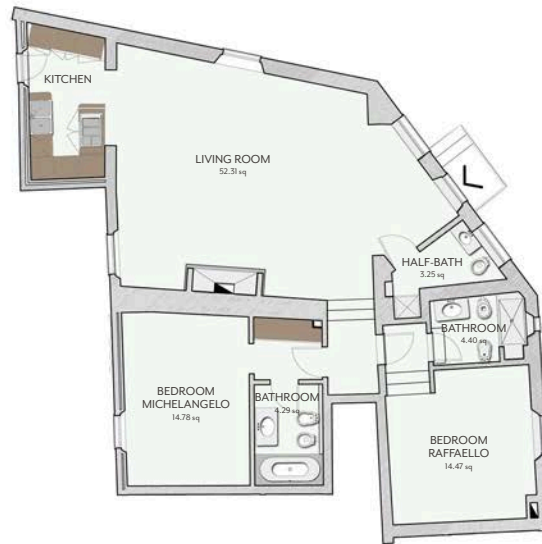

Villa Ghirlandaio

DETAILS

288 square metres

- 5 Bedrooms
- 2 Living rooms
- 1 Dining room
- 1 Kitchen
- 5 Bathrooms
- 1 Half-bath

Villa Ghirlandaio

Suite Limonaia

DETAILS

36,44 square metres

- 1 Bedroom
- 1 Living room
- 1 Bathroom

Suite Limonaia

La Fattoria

DETAILS

194,25 square metres

- 4 Bedrooms
- 1 Living room/
Dining room
- 1 Kitchen
- 4 Bathrooms
- 1 Half-bath

La Fattoria

GROUND FLOOR

FIRST FLOOR

La Bottega

DETAILS

99,97 square metres

- 2 Bedrooms
- 1 Living room
- 1 Kitchen
- 2 Bathrooms
- 1 Half-bath

La Bottega

FIRST FLOOR

Il Frantoio

DETAILS

154,04 square metres

- 4 Bedrooms
- 1 Living room
- 1 Dining room
- 1 Kitchenette
- 3 Bathrooms
- 1 Half-bath

Il Frantoio

Lo Studio

DETAILS

138,89 square metres

- 4 Bedrooms
- 1 Living room
- 1 Kitchen
- 3 Bathrooms
- 1 Half-bath