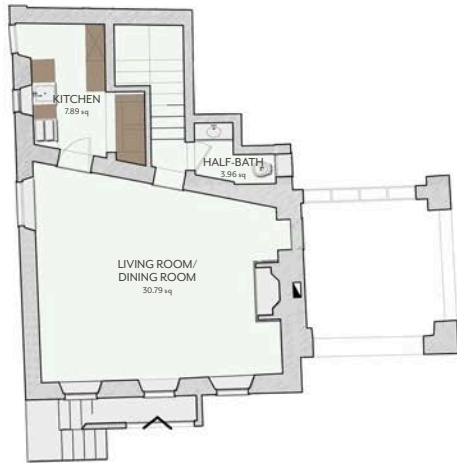

Villa Ghirlandaio

DETAILS

288 square metres

- 5 Bedrooms
- 2 Living rooms
- 1 Dining room
- 1 Kitchen
- 5 Bathrooms
- 1 Half-bath

Villa Ghirlandaio

Suite Limonaia

DETAILS

36,44 square metres

- 1 Bedroom
- 1 Living room
- 1 Bathroom

Suite Limonaia

La Fattoria

DETAILS

194,25 square metres

- 4 Bedrooms
- 1 Living room/
Dining room
- 1 Kitchen
- 4 Bathrooms
- 1 Half-bath

La Fattoria

GROUND FLOOR

DETAILS

154,04 square metres

- 4 Bedrooms
- 1 Living room
- 1 Dining room
- 1 Kitchenette
- 3 Bathrooms
- 1 Half-bath

Il Frantoio

Lo Studio

DETAILS

138,89 square metres

- 4 Bedrooms
- 1 Living room
- 1 Kitchen
- 3 Bathrooms
- 1 Half-bath

Lo Studio

GROUND FLOOR

FIRST FLOOR

SECOND FLOOR