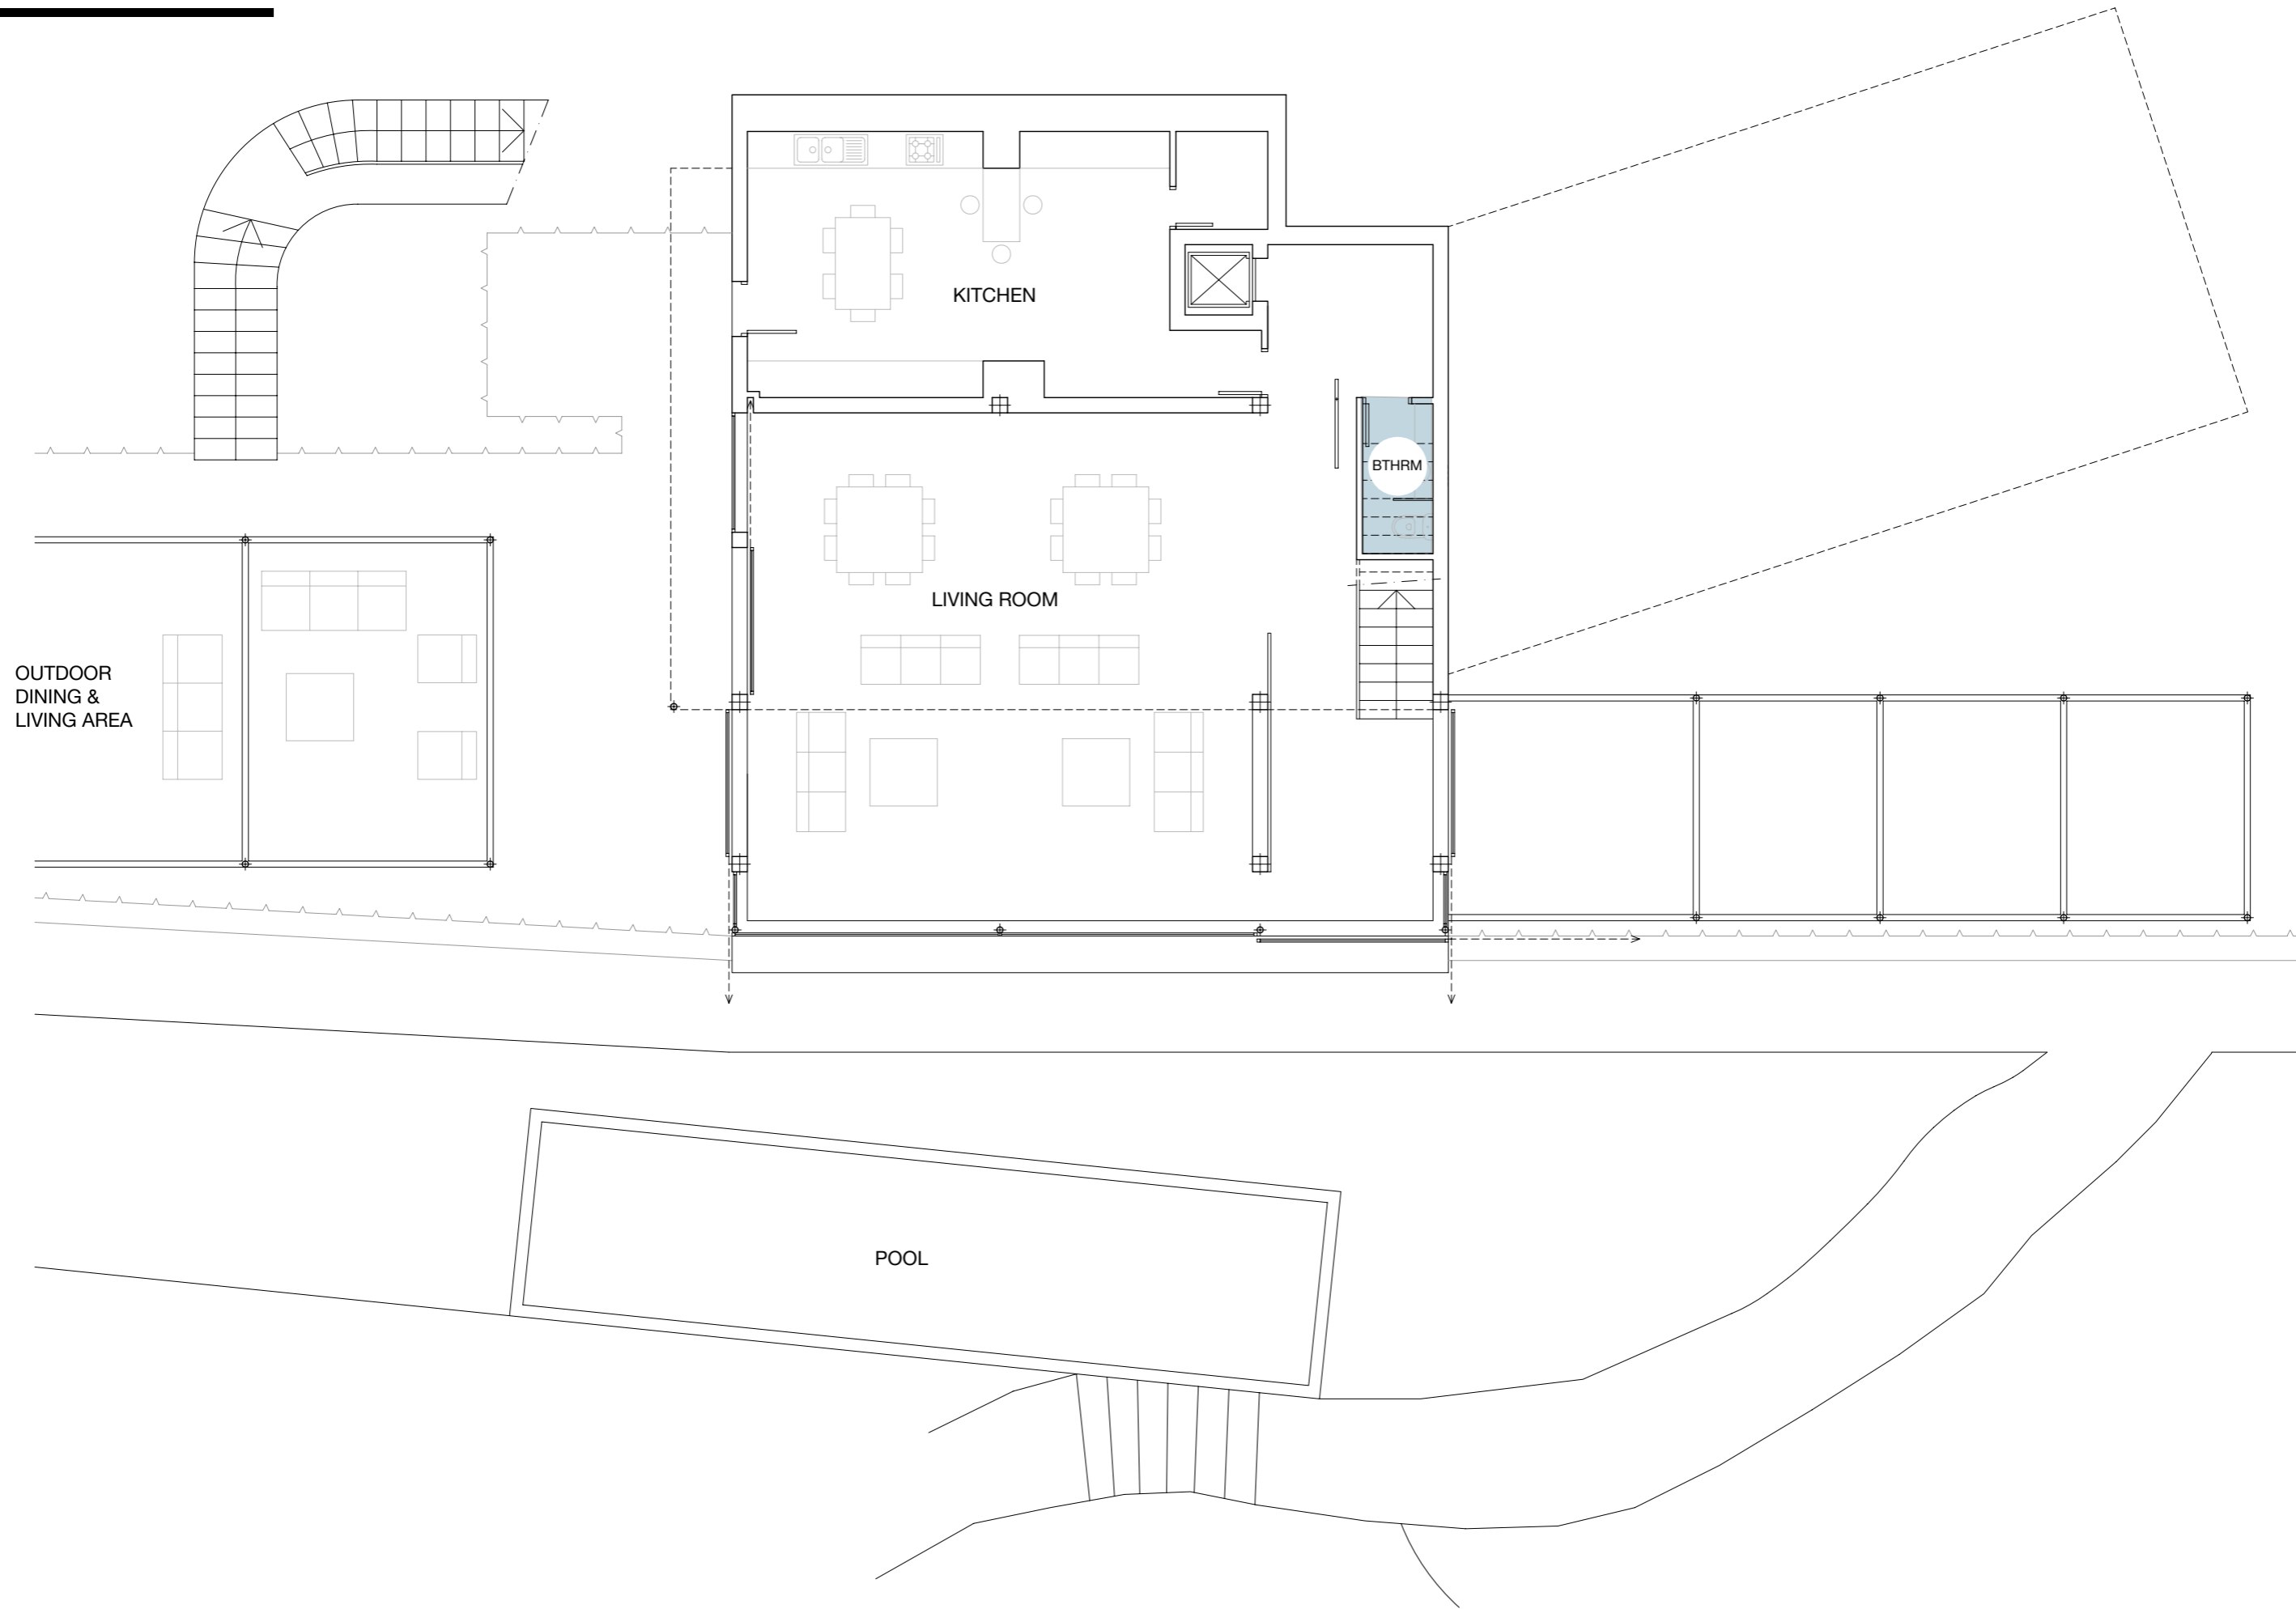

SEA VIEW

7 double rooms (5 suites) - 6 bathrooms
2 staff rooms - 2 bathrooms
2 courtesy bathrooms
1 baby crib

ROOFTOP

- 1. Suite
- 2. Suite

STREET LEVEL

- 3. Double room
- 4. Double room
- SR1. Staff room

level 0

LEVEL -1

- 5. Suite
- 6. Suite
- 7. Suite
- SR2. Staff room

LEVEL -2

GENERAL VIEW