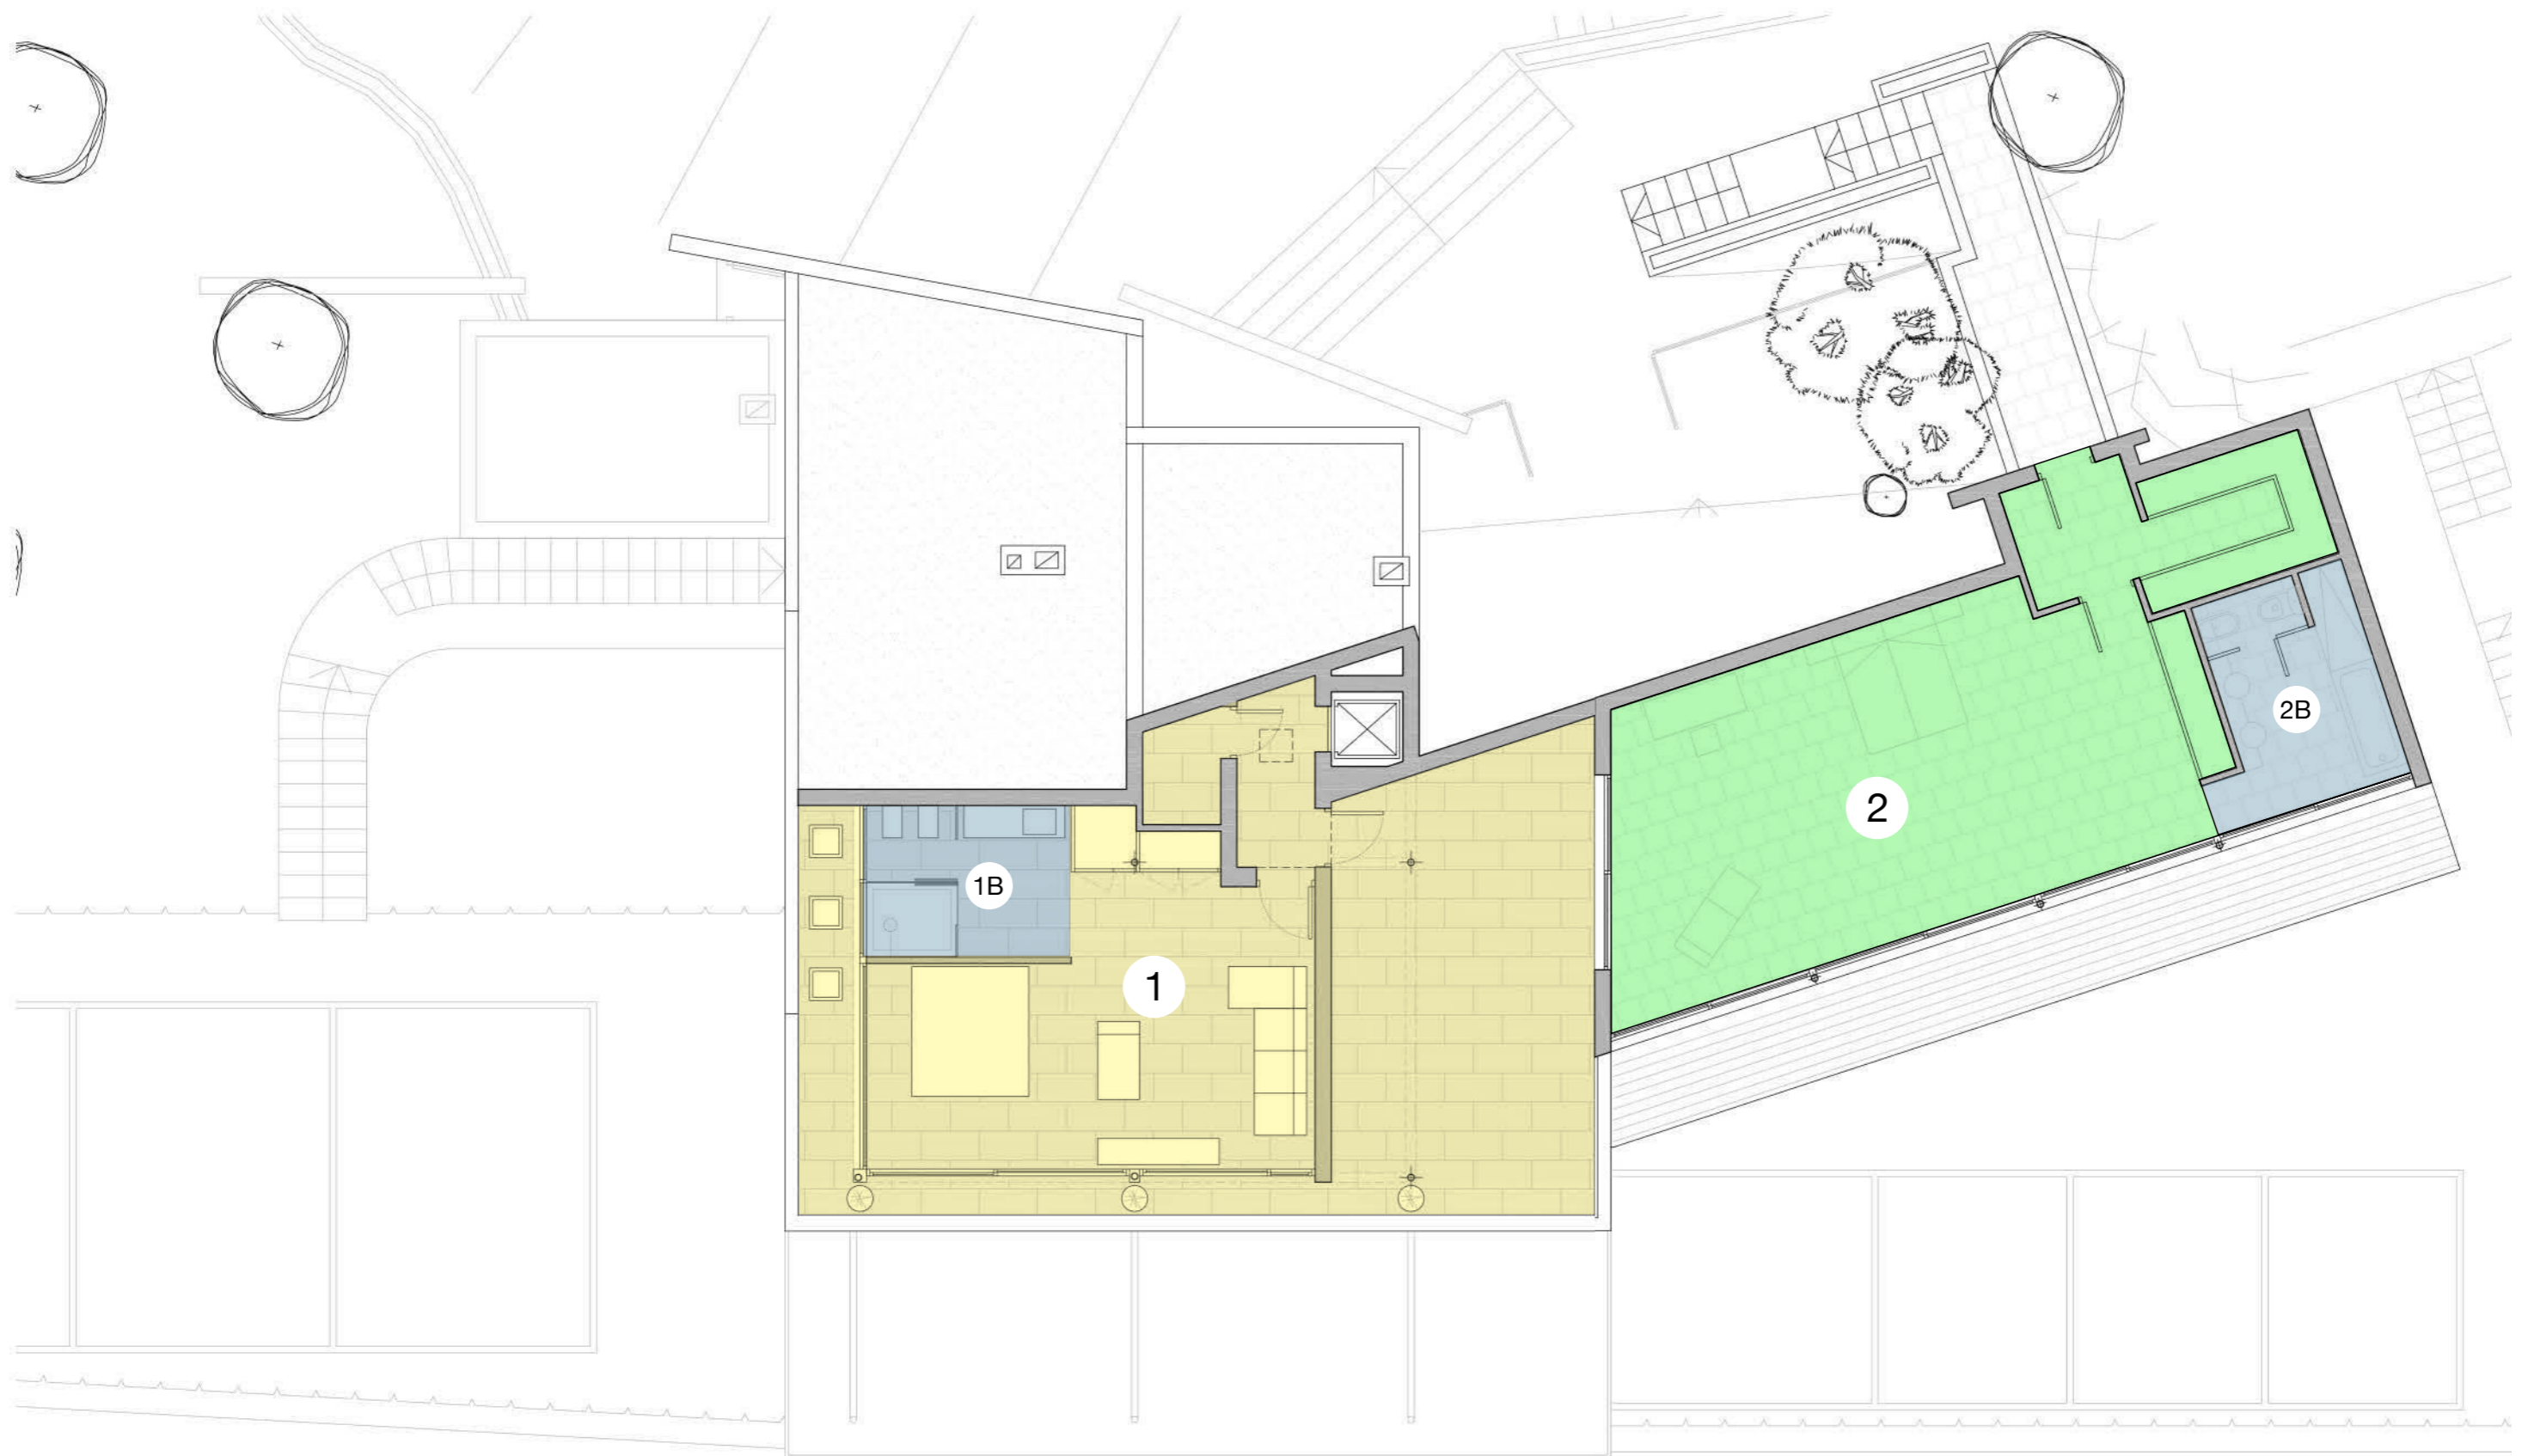

SEA VIEW

7 double rooms (5 suites) - 6 bathrooms
2 staff rooms - 2 bathrooms
2 courtesy bathrooms
1 baby crib

ROOFTOP

- 1. Suite
- 2. Suite

STREET LEVEL

- 3. Double room
- 4. Double room
- SR1. Staff room

level 0

LEVEL -1

- 5. Suite
- 6. Suite
- 7. Suite
- SR2. Staff room

LEVEL -2

GENERAL VIEW