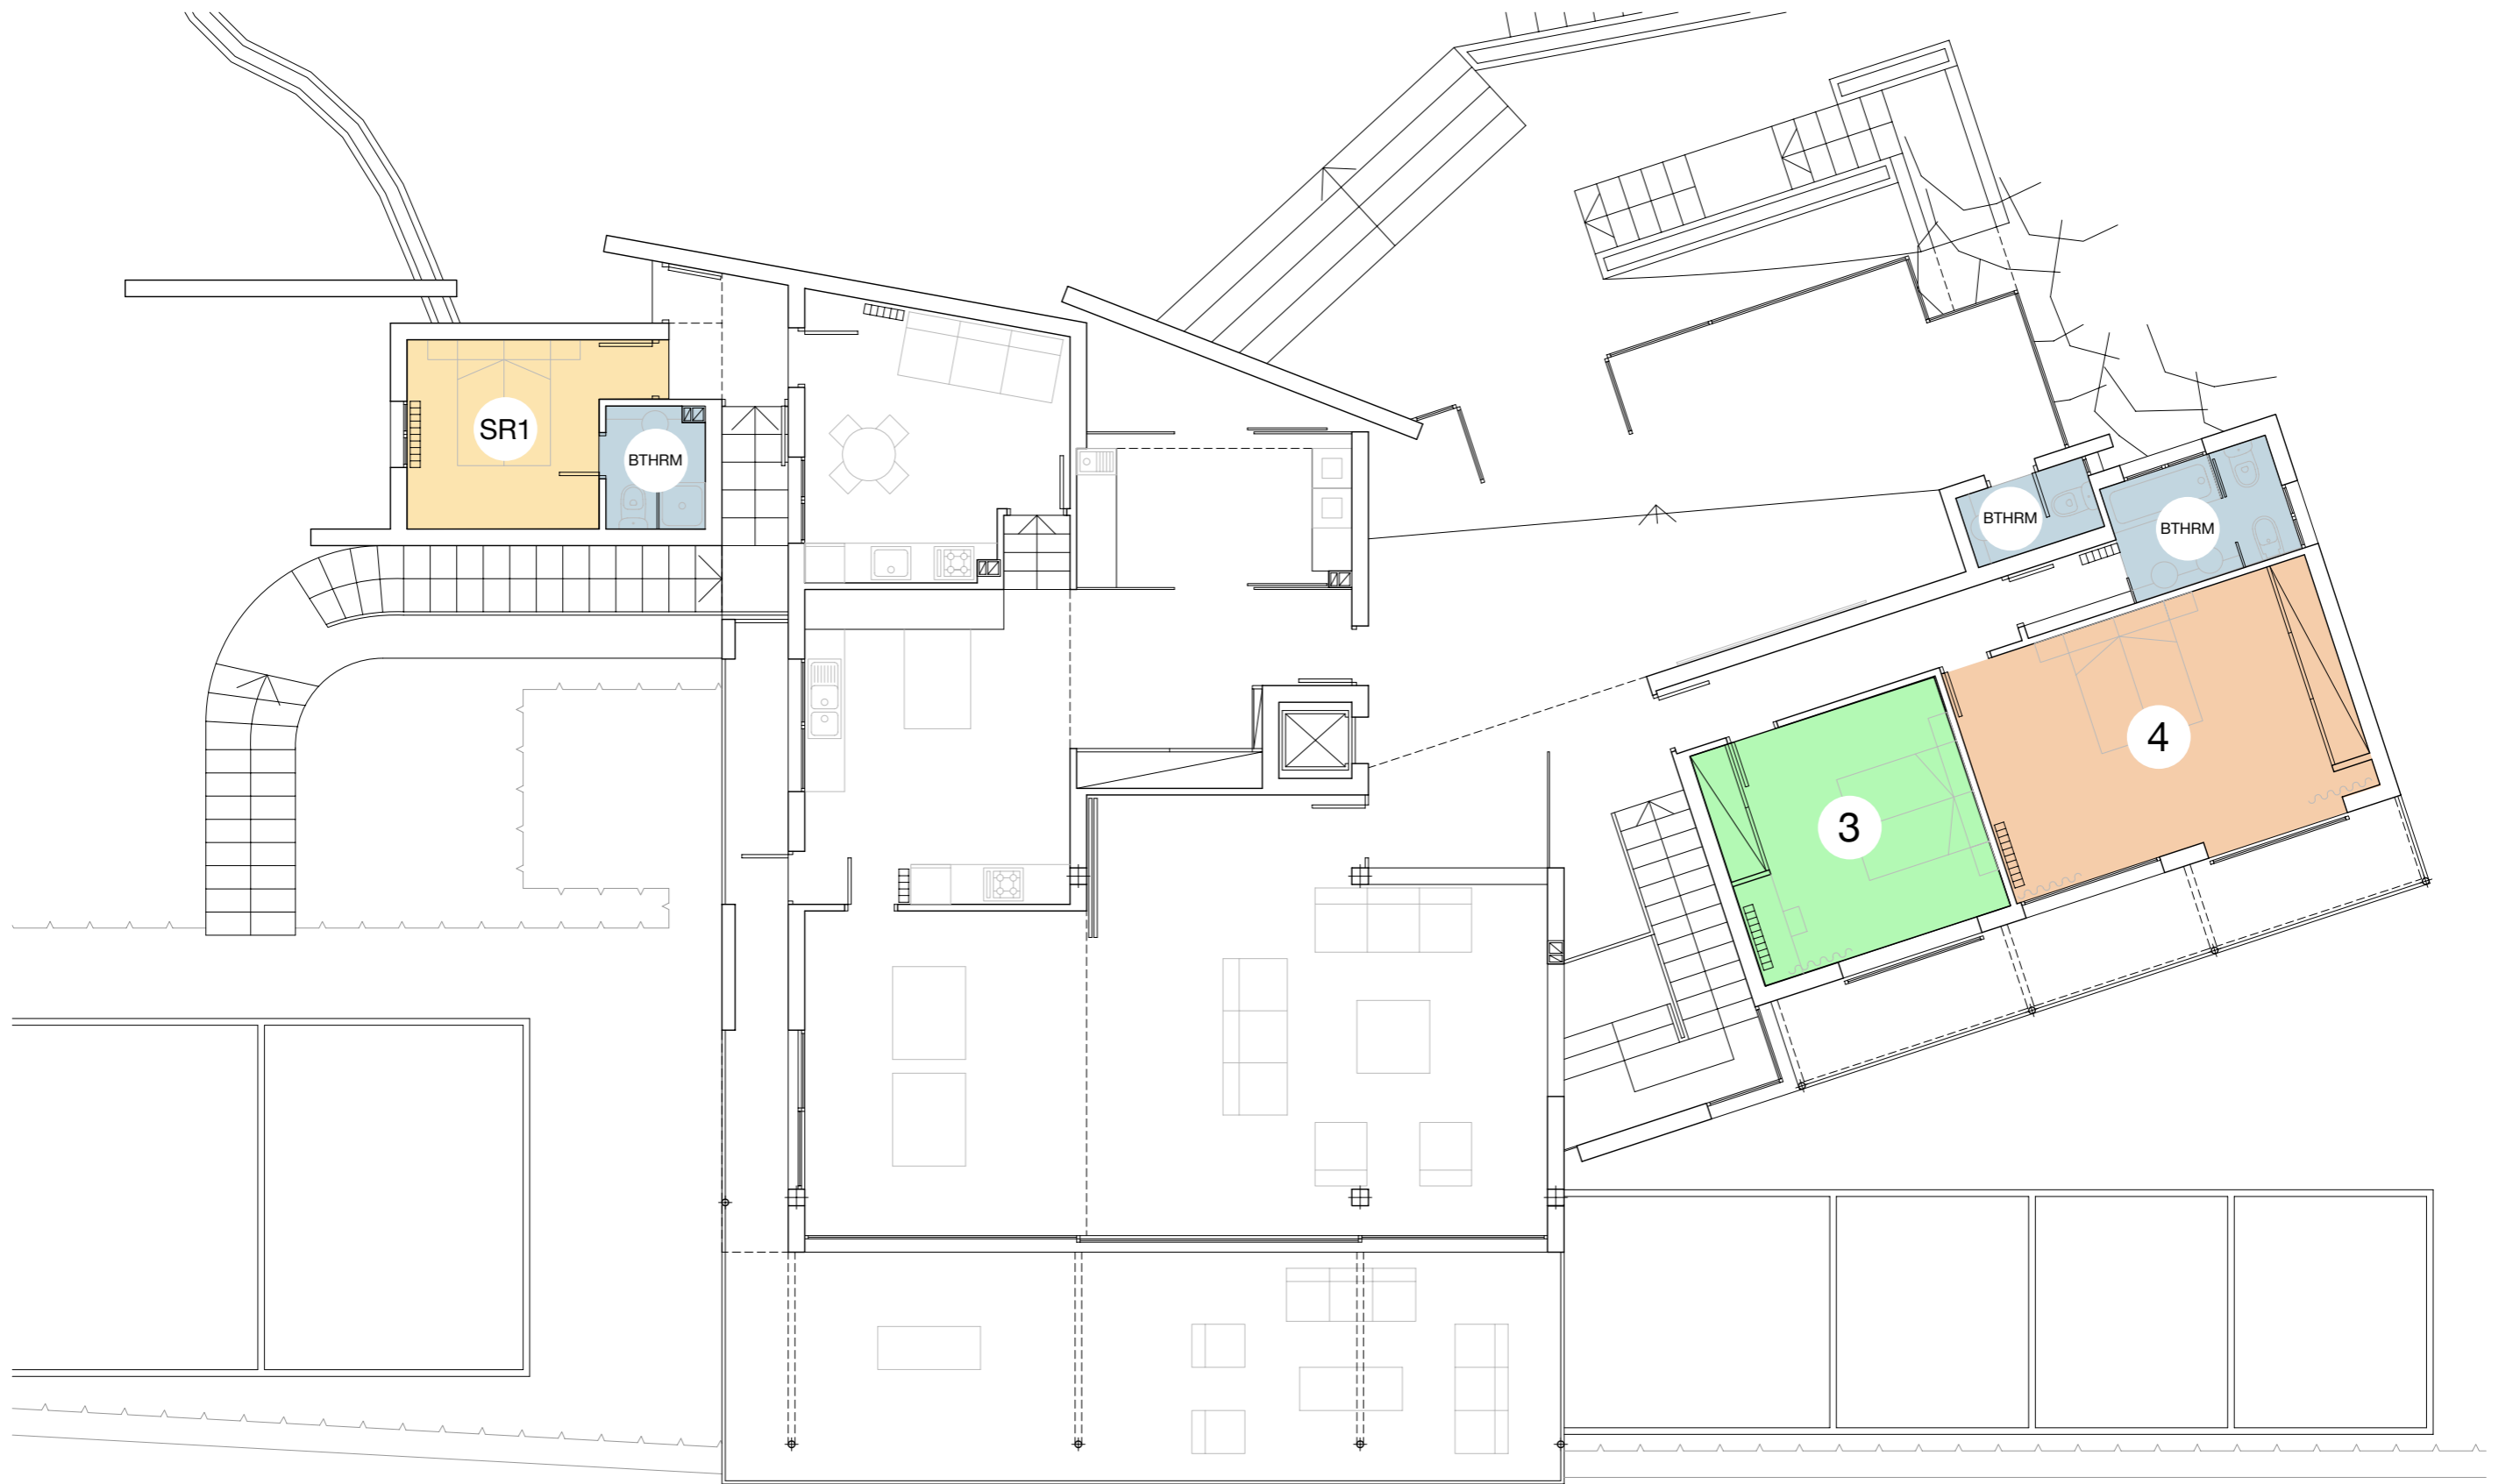

SEA VIEW

7 double rooms (5 suites) - 6 bathrooms
2 staff rooms - 2 bathrooms
2 courtesy bathrooms
1 baby crib

ROOFTOP

- 1. Suite
- 2. Suite

STREET LEVEL

- 3. Double room
- 4. Double room
- SR1. Staff room

level 0

LEVEL -1

- 5. Suite
- 6. Suite
- 7. Suite
- SR2. Staff room

LEVEL -2

GENERAL VIEW