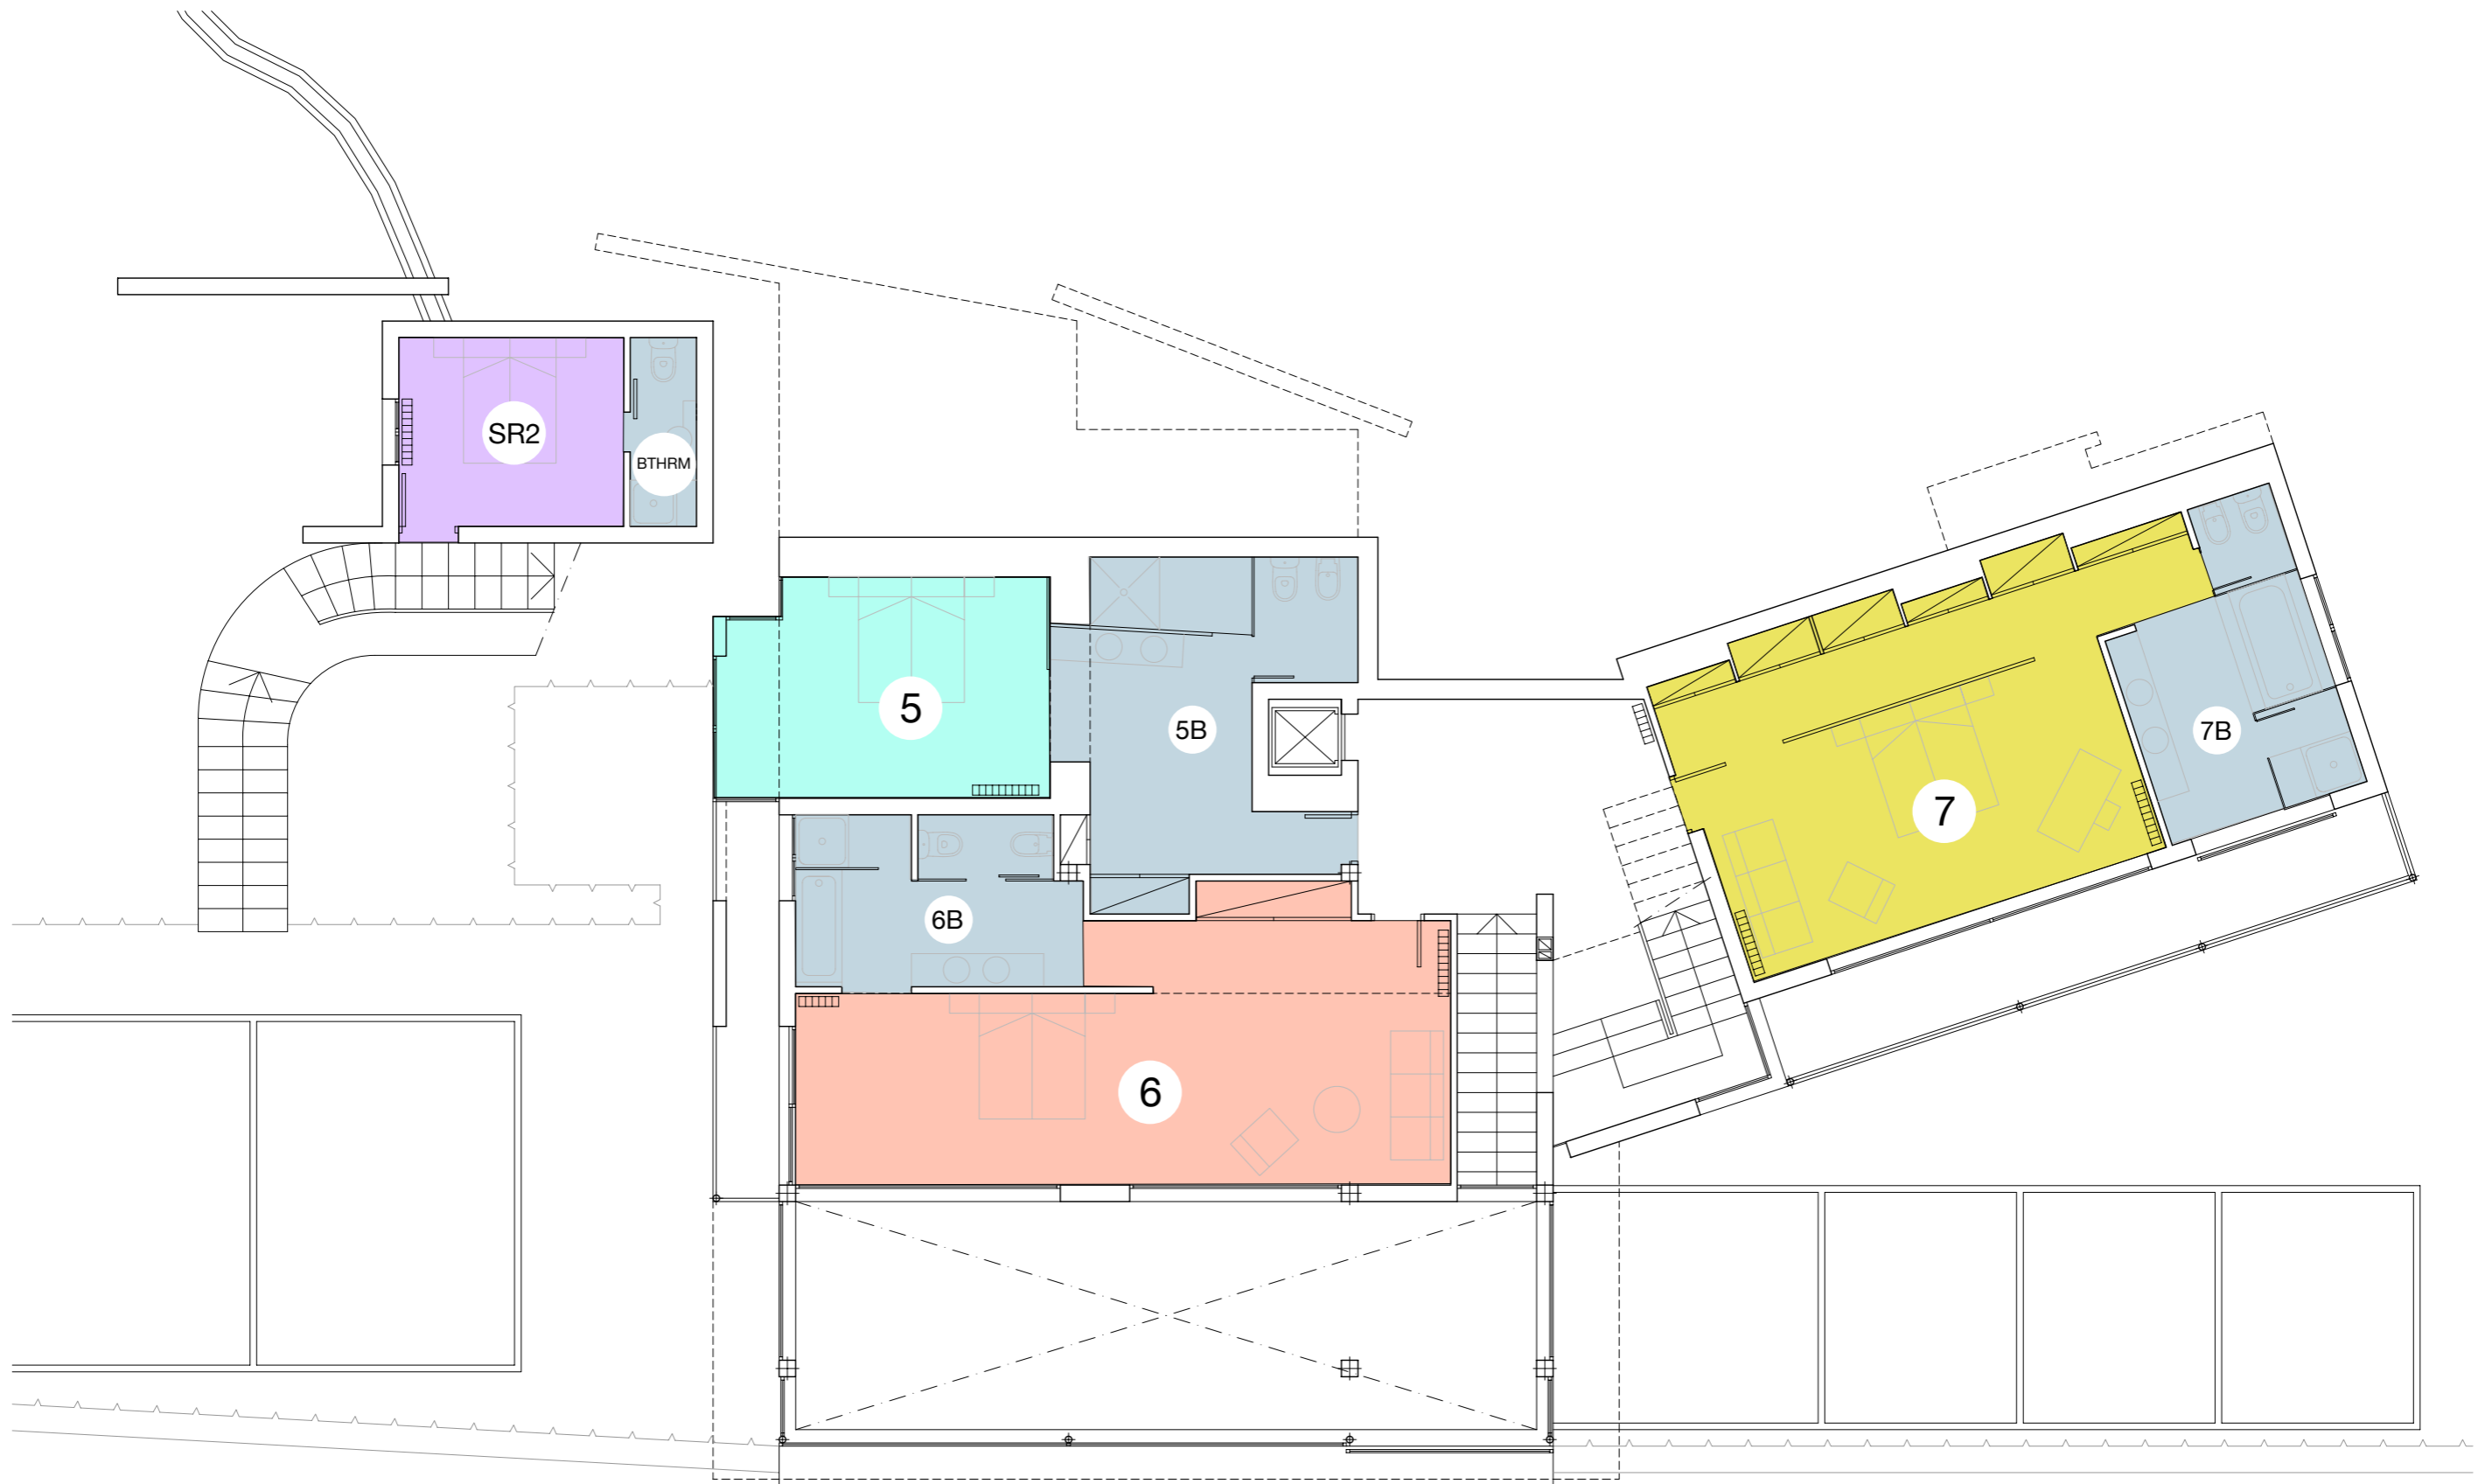

SEA VIEW

7 double rooms (5 suites) - 6 bathrooms
2 staff rooms - 2 bathrooms
2 courtesy bathrooms
1 baby crib

ROOFTOP

- 1. Suite
- 2. Suite

STREET LEVEL

- 3. Double room
- 4. Double room
- SR1. Staff room

level 0

LEVEL -1

- 5. Suite
- 6. Suite
- 7. Suite
- SR2. Staff room

LEVEL -2

GENERAL VIEW